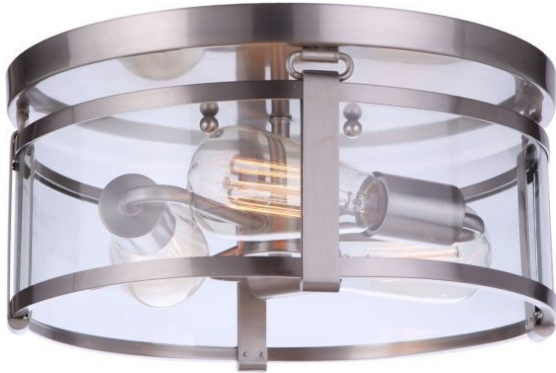

Elliot - 55383-BNK

3 Light Flushmount

Color Brushed Polished Nickel

Handsome arched bands with an unexpected decorative link detail combined with brilliant illumination shining through the clear glass allow the transitional Elliot interior lighting collection by Craftmade collection to complement almost any space. The Elliot collection includes a five light chandelier, pendant, semi-flush and flushmount fixtures and is available multiple finishes.

- 60W Medium Base Bulbs (Not Included)
- Clear Glass
- Available in Brushed Polished Nickel, Flat Black or Satin Brass
- Includes 6' Chain, 7' Cord

Specs

Mounting Location	Damp
Shipping Weight (lbs.)	7.05
Bulb Base	E26
Bulbs	3
Bulb Size	A19
Bulb Wattage	60
Carton Size (CU FT)	1.10
Glass or Shade Color	Clear

Dimensions

Depth (in.)	13
Width (in.)	13
Height (in.)	6.13
Leadwire Length (in.)	7
Canopy Width (in.)	12.99
Canopy Height (in.)	0.79
Canopy Length (in.)	12.99