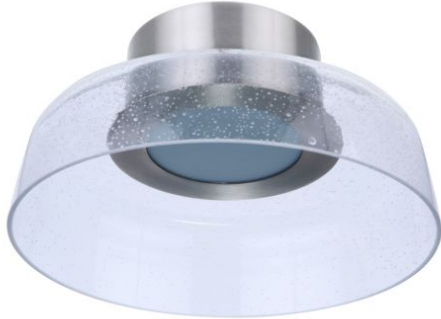

## Centric - 55181

Centric Flushmount

### Color

Brilliant LED light illuminates the clear seeded glass shades of these contemporary dimmable pendants and semi flushmounts within the Centric Collection by Craftmade. Featuring adjustable height cords, multiple sizes and finishes, The Centric collection offers the flexibility to hang a single pendant or multiple pendants clustered together to create a customized look uniquely your own.

- Clear Seeded Glass
- LED Color Temp 3000K (Dimmable), CRI 90

### Specs

<b>Mounting Location</b>	Damp
<b>Lumens</b>	720
<b>CRI</b>	90
<b>Shipping Weight (lbs.)</b>	4.08
<b>Bulb Base</b>	LED Disk
<b>Bulbs</b>	1
<b>Bulb CCT</b>	3000
<b>Bulb Size</b>	Integrated LED
<b>Bulb Type</b>	LED
<b>Bulb Wattage</b>	13
<b>Carton Size (CU FT)</b>	0.77
<b>Glass or Shade Color</b>	Seeded