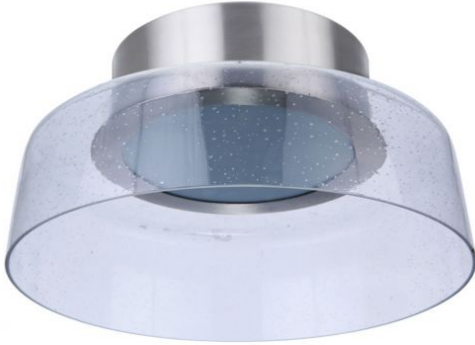

Centric - 55180-BNK-LED

10.5" LED Flushmount

Color Brushed Polished Nickel

Brilliant LED light illuminates the clear seeded glass shades of these contemporary dimmable pendants and semi flushmounts within the Centric Collection by Craftmade. Featuring adjustable height cords, multiple sizes and finishes, The Centric collection offers the flexibility to hang a single pendant or multiple pendants clustered together to create a customized look uniquely your own.

- Clear Seeded Glass
- LED Color Temp 3000K (Dimmable), CRI 90

Specs

Mounting Location	Damp
Lumens	720
CRI	90
Shipping Weight (lbs.)	2.76
Bulb Base	LED Disk
Bulbs	1
Bulb CCT	3000
Bulb Size	Integrated LED
Bulb Type	LED
Bulb Wattage	13
Carton Size (CU FT)	0.54
Glass or Shade Color	Seeded

Dimensions

Depth (in.)	10.50
Width (in.)	10.50
Height (in.)	5
Canopy Width (in.)	4.92
Canopy Height (in.)	2.56
Canopy Length (in.)	4.92