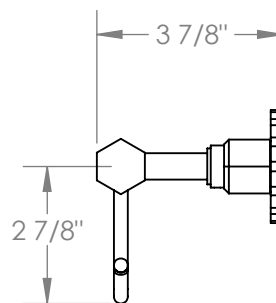

133-0.4.1

Wall Mounted Single Post Paper Holder

Meets the applicable requirements of ASME A112.18.1-2005/CSA B125.1-05, entitled "Plumbing Supply Fittings"

WATERMARK DESIGNS 7/22/2020

350 Dewitt Ave Brooklyn NY 11207 USA T 718 257 2800 F 718 257 2144 info@watermark-designs.com