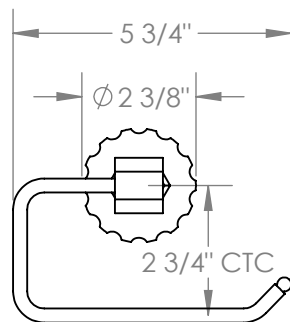

133-0.4.1

Wall Mounted Single Post Paper Holder

Meets the applicable requirements of ASME A112.18.1-2005/CSA B125.1-05, entitled "Plumbing Supply Fittings"

WATERMARK DESIGNS 7/22/2020

350 Dewitt Ave Brooklyn NY 11207 USA T 718 257 2800 F 718 257 2144 info@watermark-designs.com