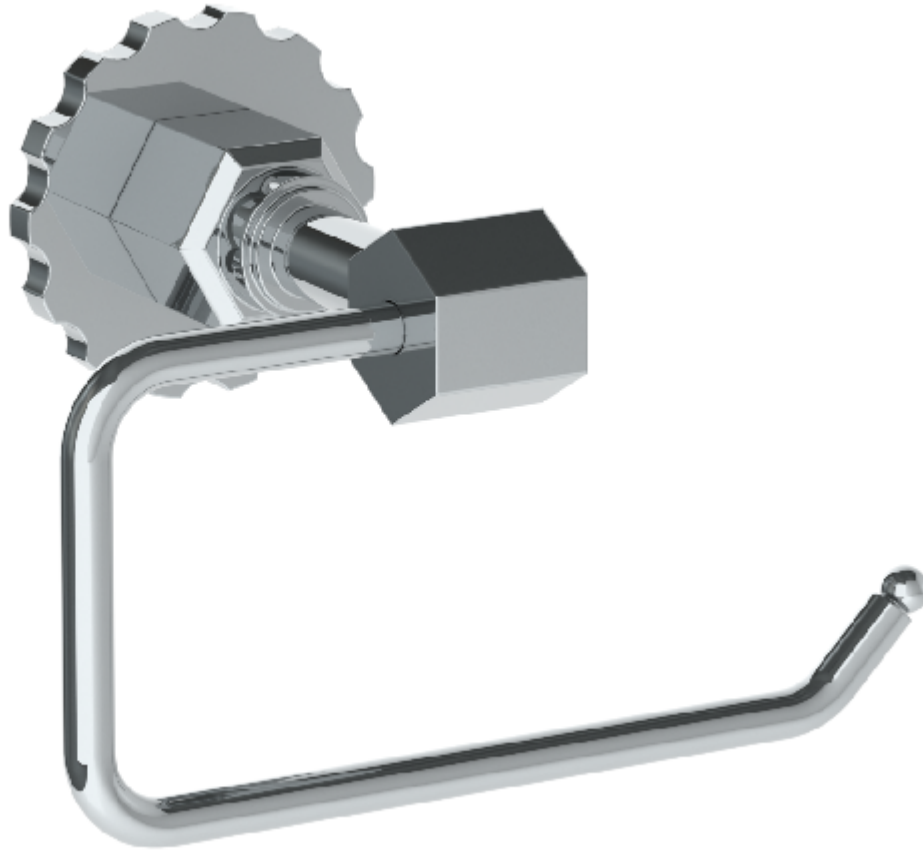

133-0.4.1

Wall Mounted Single Post Paper Holder

Meets the applicable requirements of ASME A112.18.1-2005/CSA B125.1-05, entitled "Plumbing Supply Fittings"

WATERMARK DESIGNS 7/22/2020

350 Dewitt Ave Brooklyn NY 11207 USA T 718 257 2800 F 718 257 2144 info@watermark-designs.com