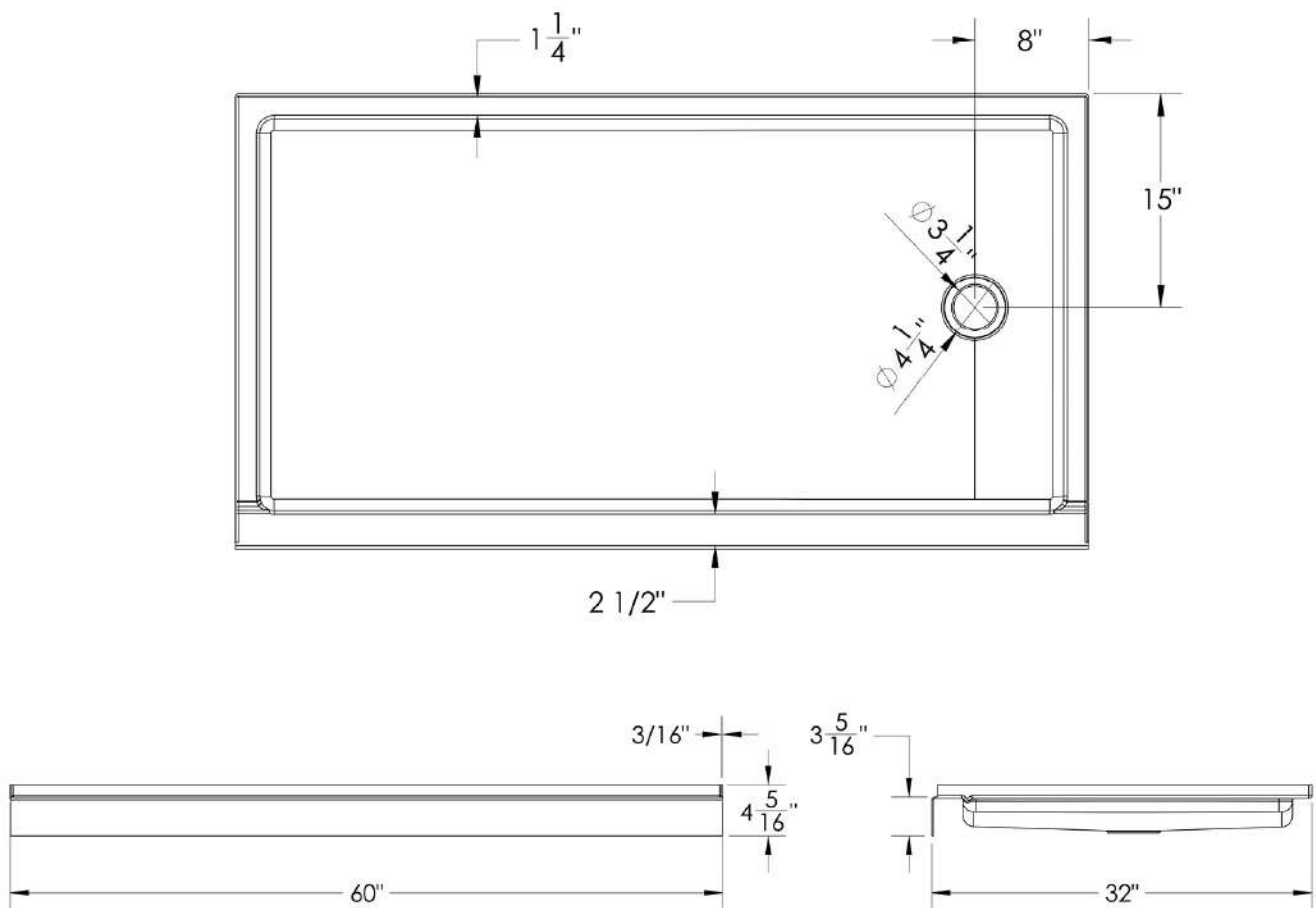

B1DS6032XSR0001

DREAMSTONE SHOWER BASE

RECTANGULAR

B1DS6032XSL0001

DREAMSTONE SHOWER BASE

RECTANGULAR