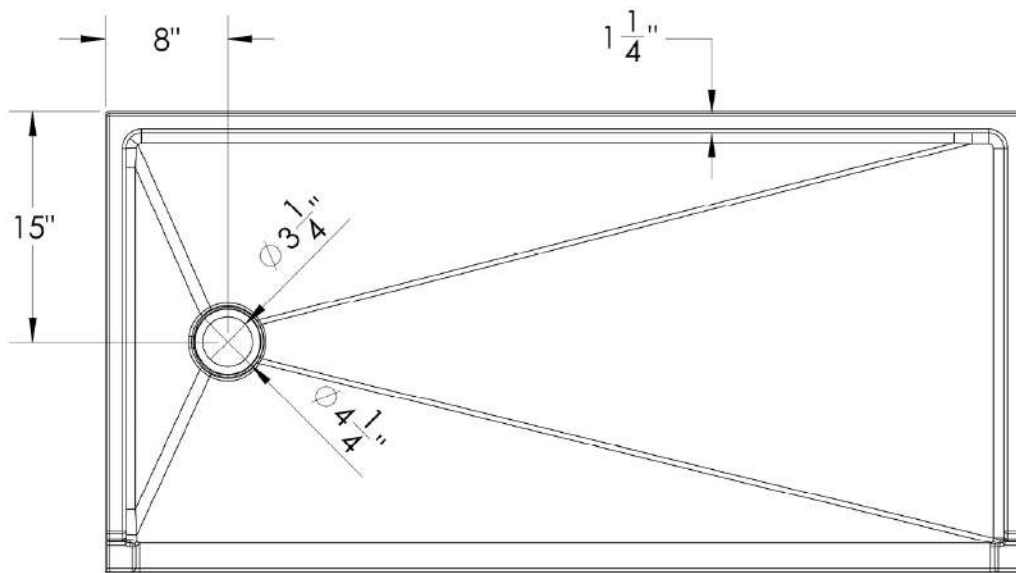

B1DS6030LTL0001

DREAMSTONE SHOWER BASE

RECTANGULAR

B1DS6030LTR0001

DREAMSTONE SHOWER BASE

RECTANGULAR