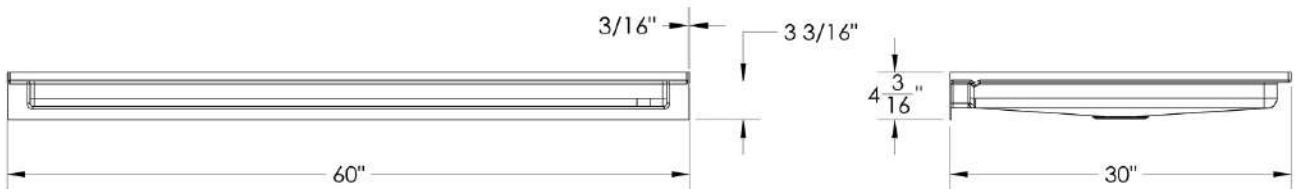

B1DS6030LTL0001

DREAMSTONE SHOWER BASE

RECTANGULAR

B1DS6030LTR0001

DREAMSTONE SHOWER BASE

RECTANGULAR