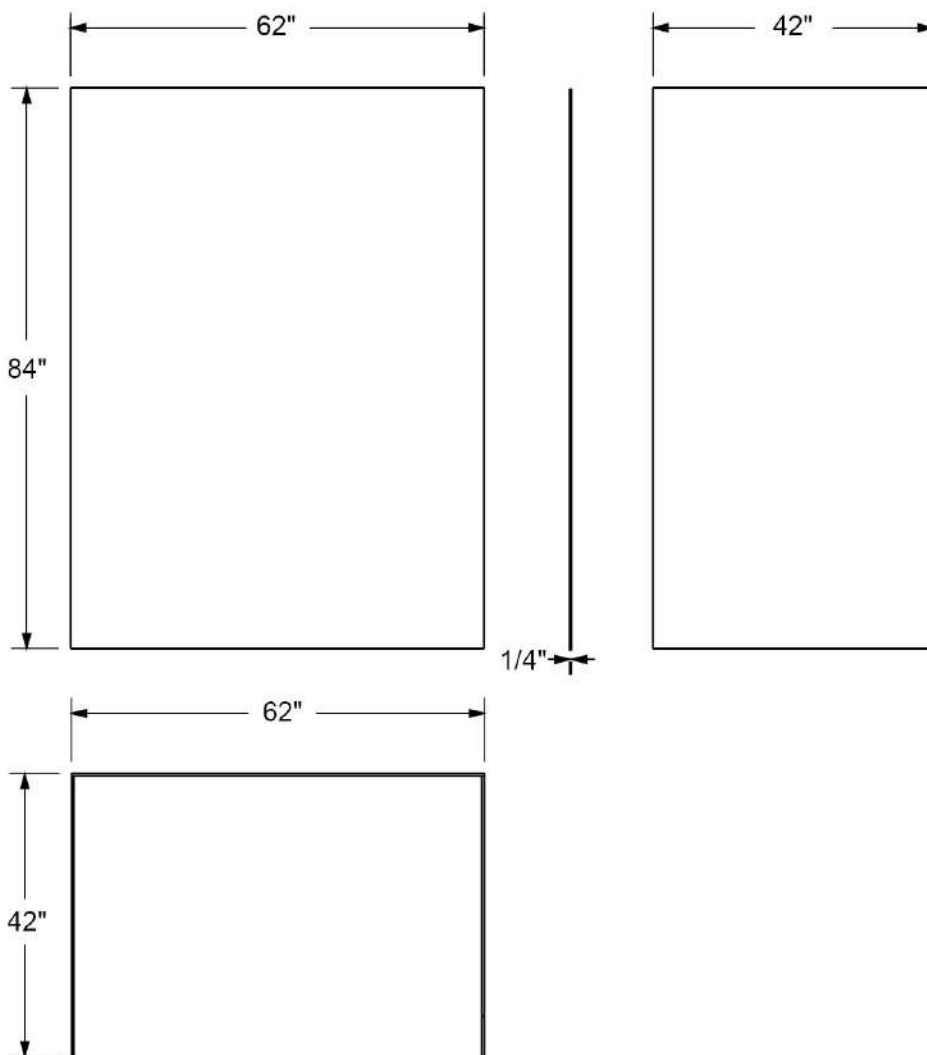

WKDS624284XMS00

DREAMSTONE

ALCOVE WALL KIT

PATTERNS

Modern Subway

Traditional Subway