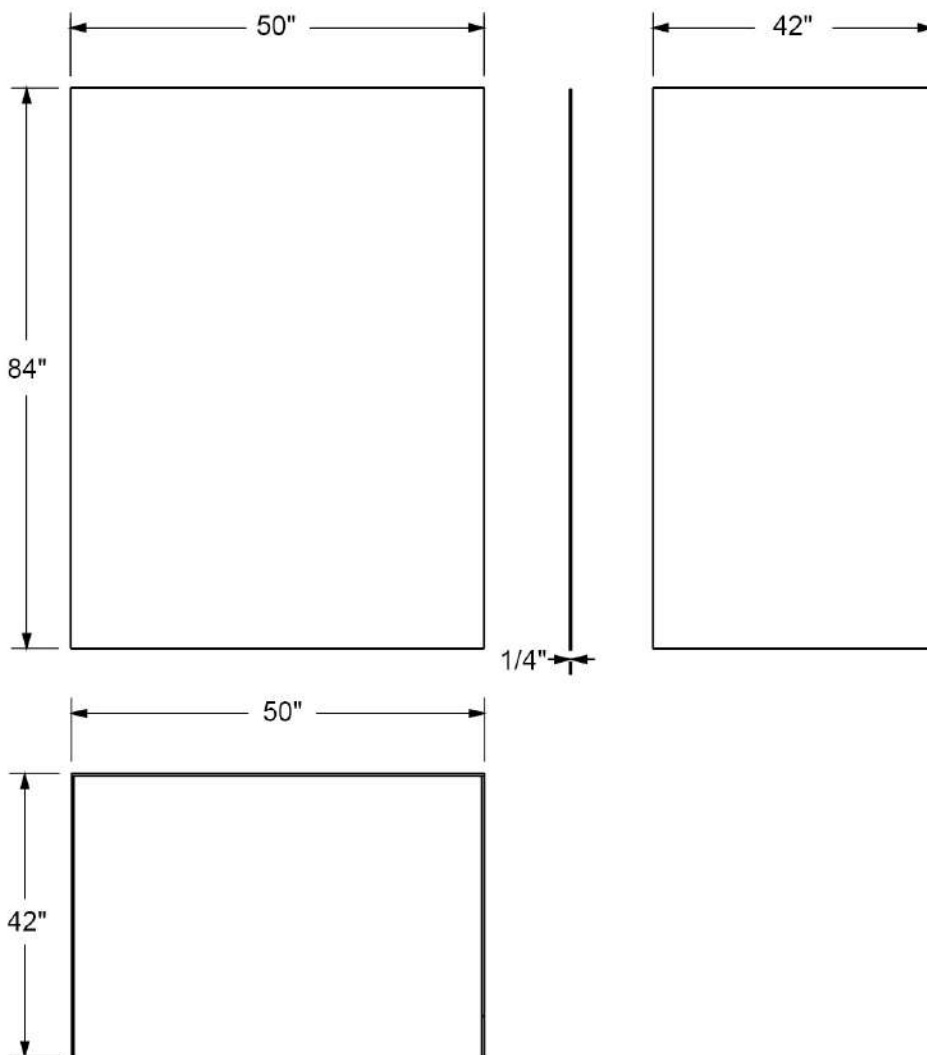

WKDS504284XMS00

DREAMSTONE

ALCOVE WALL KIT

PATTERNS

Modern Subway

Traditional Subway