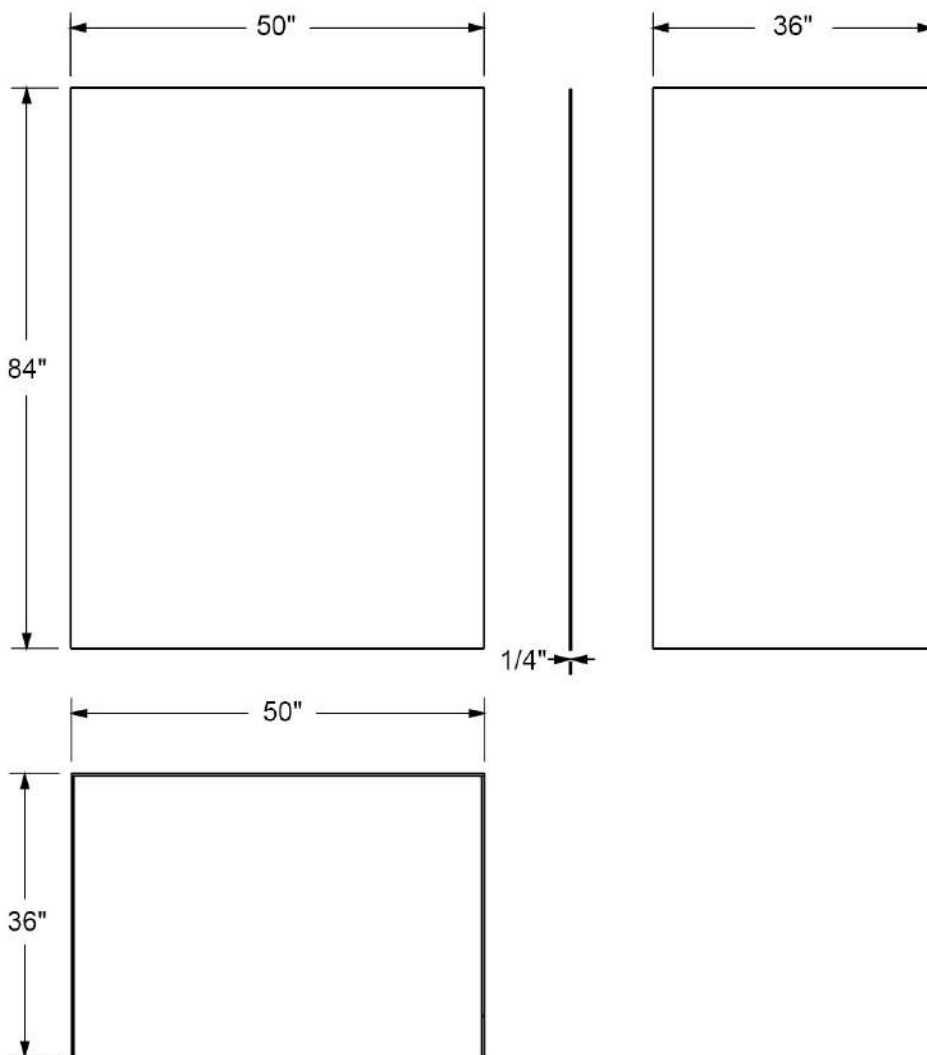

WKDS503684XMS00

DREAMSTONE

ALCOVE WALL KIT

PATTERNS

Modern Subway

Traditional Subway