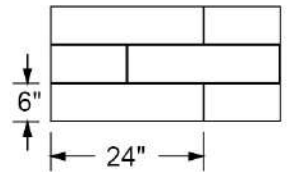

WKDS363684XTS00

DREAMSTONE

CORNER WALL KIT

PATTERNS

Modern Subway

Traditional Subway