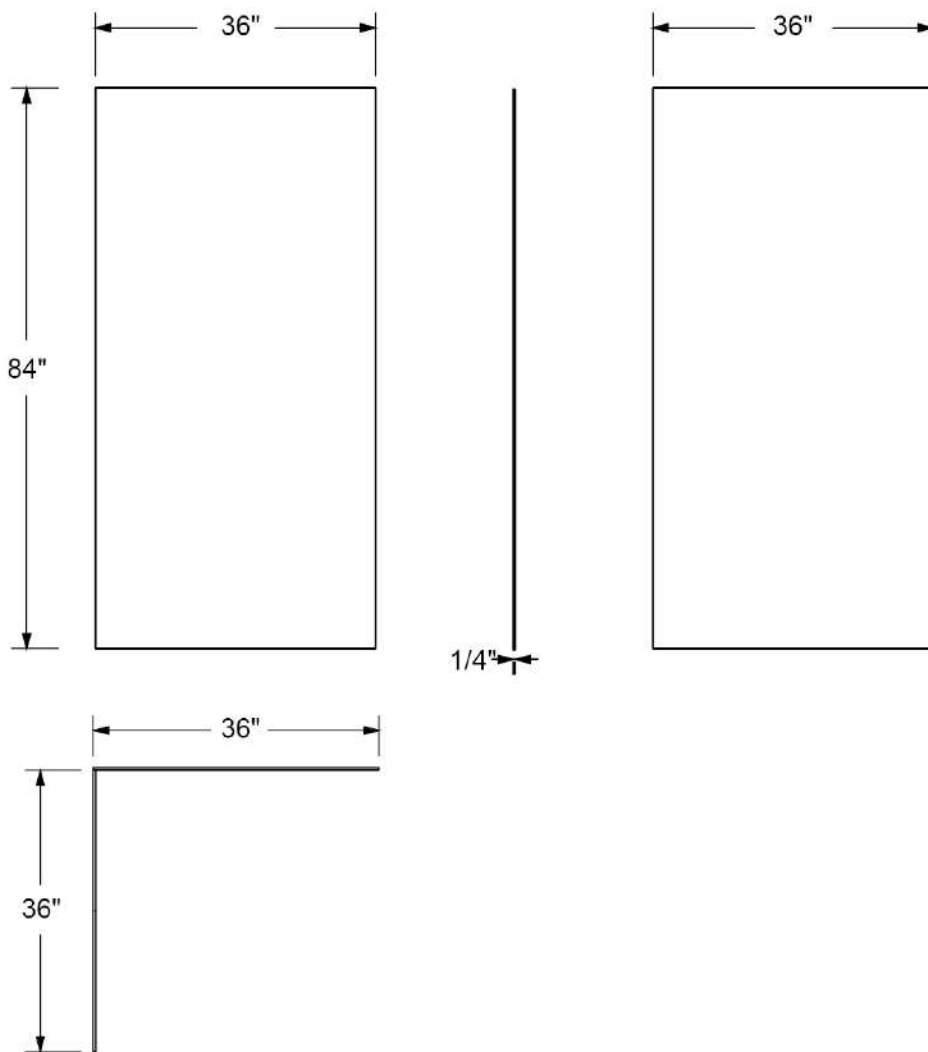

WKDS363684XTS00

DREAMSTONE

CORNER WALL KIT

PATTERNS

Modern Subway

Traditional Subway