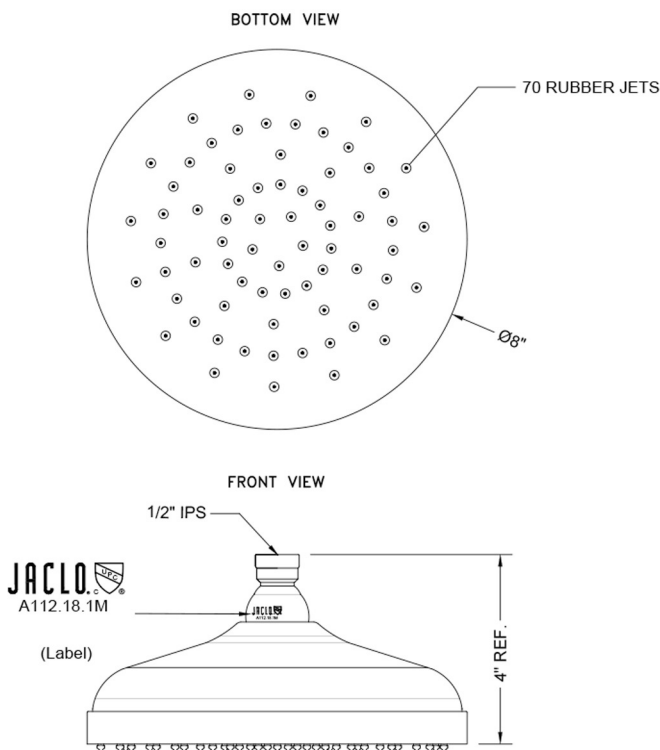

8" Extra Velocity Traditional Rain Machine® Model #: S308XV-

FEATURES:

- A POWER SHOWER - the technology of the Rain Machine® allows for strong rain spray at any angle
- 1/2" IPS adjustable brass ball joint to adjust angle of showerhead
- 8" diameter all brass body with 70 easy clean rubber jets
- Available flow rates: 2.5, 2.0, 1.75, 1.5 GPM

SPECIFICATION DRAWING:

SPRAY PATTERNS:

ANGLES AND FLOW RATES: