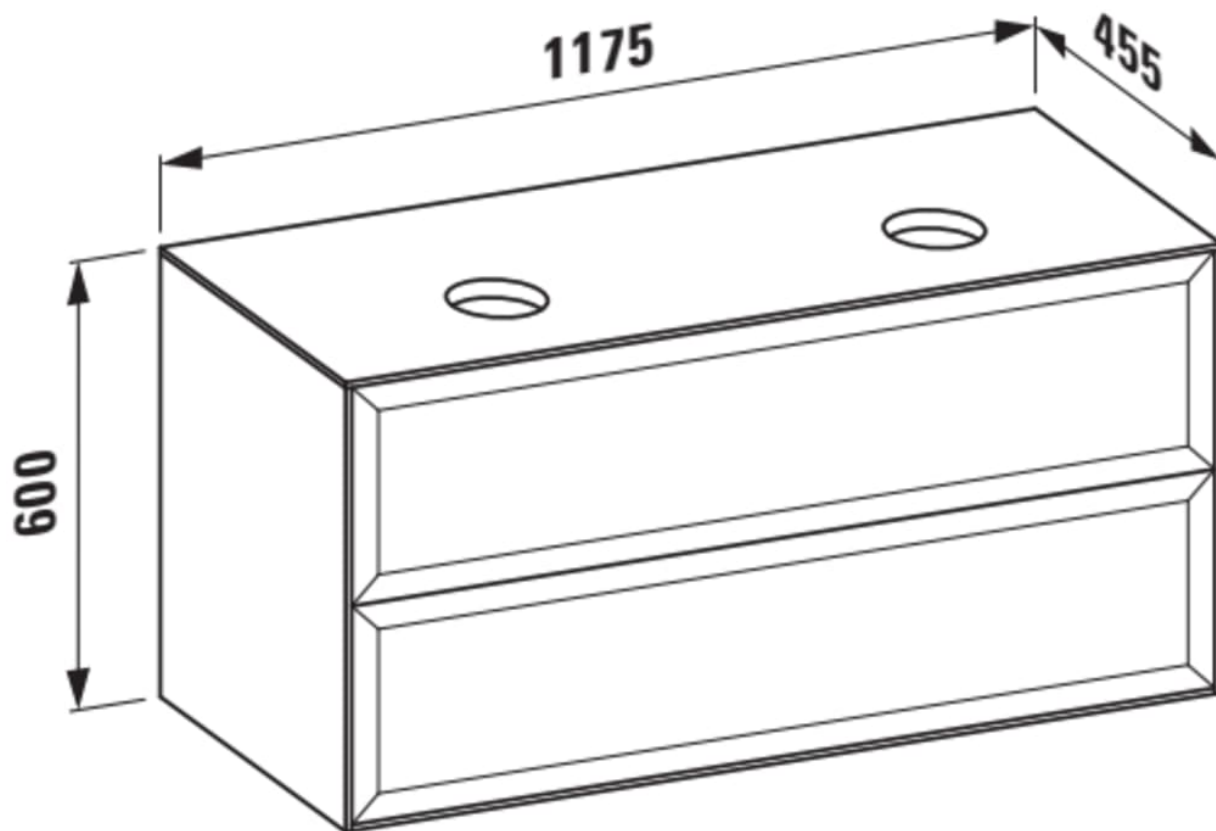

## DIMENSIONS

Length	1175 mm
Width	460 mm
Height	600 mm

## MOUNTING ACCESSORIES INCLUDED

Installation set for furniture, order no. 491140, 493015

Adjustable legs

Basin type : Bowl / On countertop

Closing and opening system : Push to open

Doors and drawers combination : 2 drawers

Furniture configuration : Drawers

Installation type : Wall-hung, Wall-hung with legs

Shelf material : MDF, Melamine

TECHNICAL DRAWINGS

COMPATIBLE WITH

Bowl washbasin, oval

**H812850...1121**

Bowl washbasin with  
overflow channel, oval