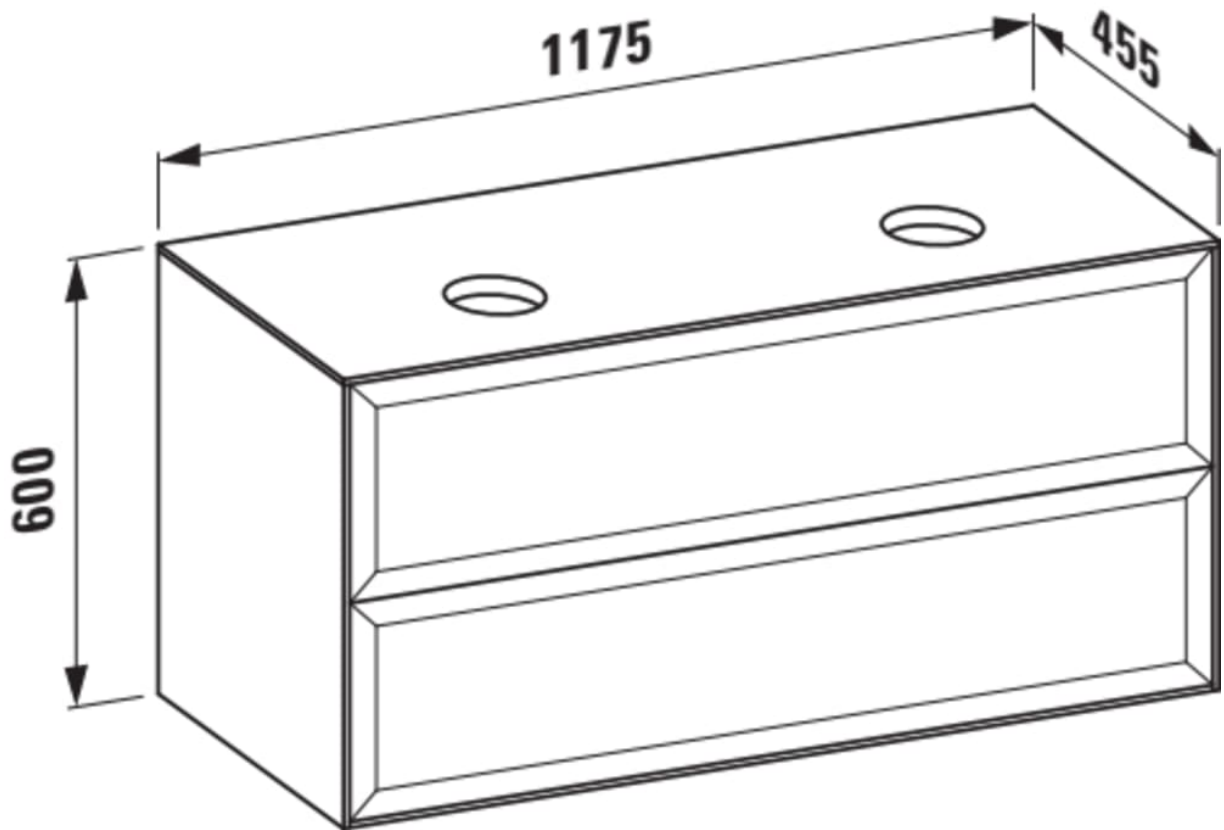

THE NEW CLASSIC

Drawer element 1200, 2 drawers, matching washbasin bowls H812850 and H812851

DIMENSIONS

Length	1175 mm
Width	460 mm
Height	600 mm

COLOUR AND FINISH

■	628 Blacked Oak
---	-----------------

SPECIFICATION TEXT

White glossy: MDF panel, lacquered

2 cut outs

2 push and pull full extension drawers

MOUNTING ACCESSORIES INCLUDED

Installation set for furniture, order no. 491140, 493015

Adjustable legs

Basin type : Bowl / On countertop

Closing and opening system : Push to open

Doors and drawers combination : 2 drawers

Furniture configuration : Drawers

Installation type : Wall-hung, Wall-hung with legs

Shelf material : MDF, Melamine

TECHNICAL DRAWINGS