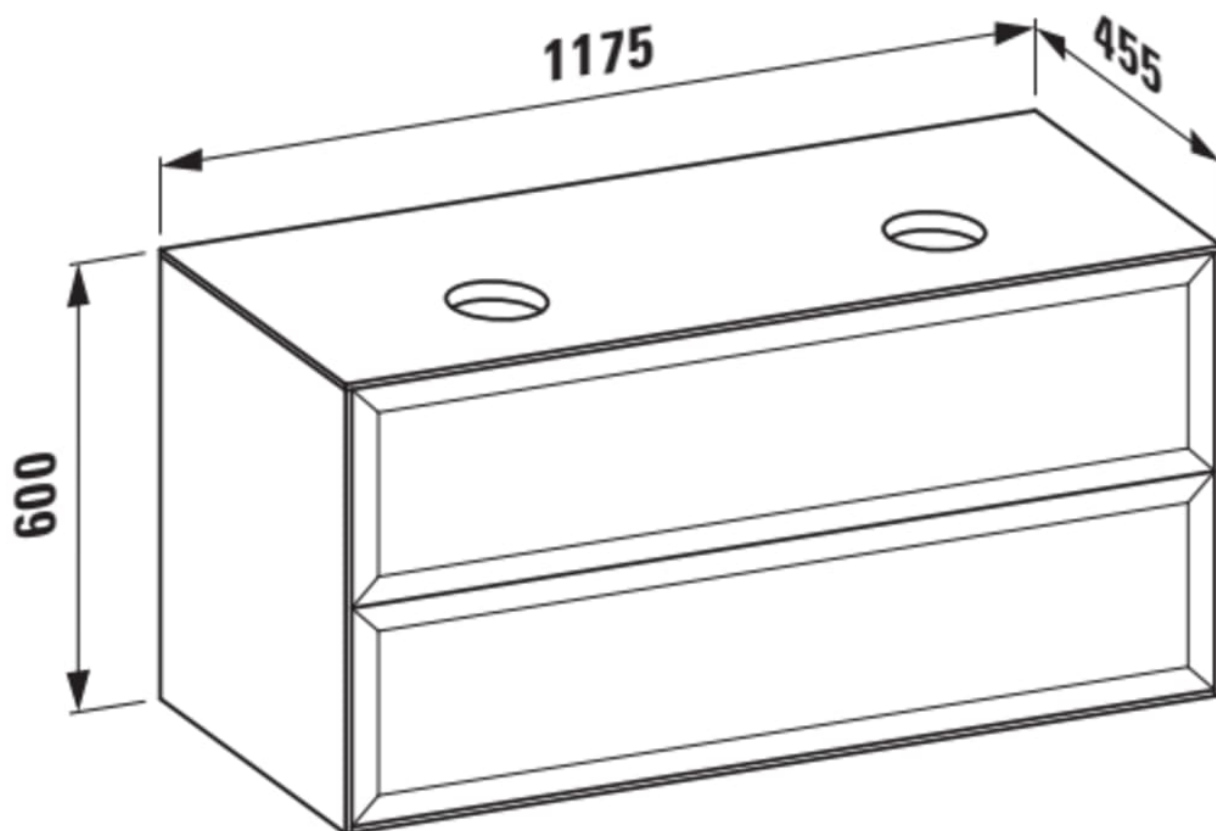

THE NEW CLASSIC

Drawer element 1200, 2 drawers, matching washbasin bowls H812850 and H812851

DIMENSIONS

Length	1175 mm
Width	460 mm
Height	600 mm

COLOUR AND FINISH

■ 627 Traffic Grey

SPECIFICATION TEXT

Body – inside melamine dark grey particle board, outside 6 mm MDF panels

MOUNTING ACCESSORIES INCLUDED

Installation set for furniture, order no. 491140, 493015

Adjustable legs

Basin type : Bowl / On countertop

Closing and opening system : Push to open

Doors and drawers combination : 2 drawers

Furniture configuration : Drawers

Installation type : Wall-hung, Wall-hung with legs

Shelf material : MDF, Melamine

TECHNICAL DRAWINGS

COMPATIBLE WITH

Bowl washbasin, oval

H812850...1121

Bowl washbasin with
overflow channel, oval