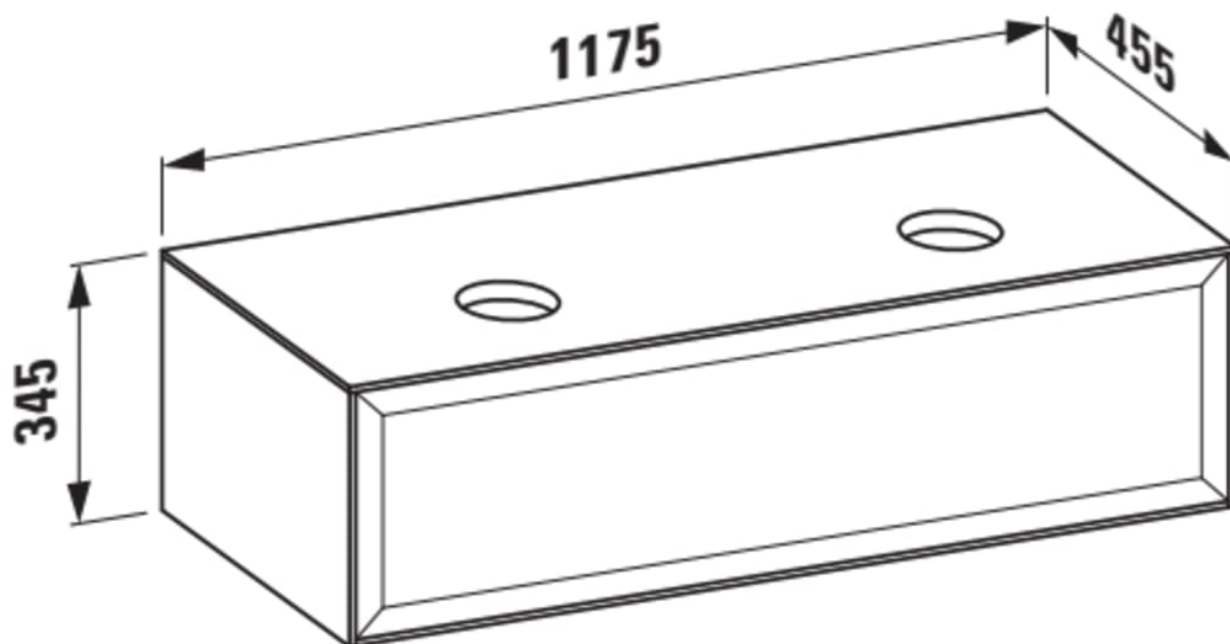

## DIMENSIONS

Length	1175 mm
Width	455 mm
Height	345 mm

## MOUNTING ACCESSORIES INCLUDED

Installation set for furniture, order no. 491140, 493015

Basin type : Bowl / On countertop

Doors and drawers combination : 1 drawer

Installation type : Wall-hung

Closing and opening system : Push to open

Furniture configuration : Drawers

Shelf material : MDF, Melamine

TECHNICAL DRAWINGS

COMPATIBLE WITH

Bowl washbasin, oval

**H812850...1121**

Bowl washbasin with  
overflow channel, oval

**H812851...1091**