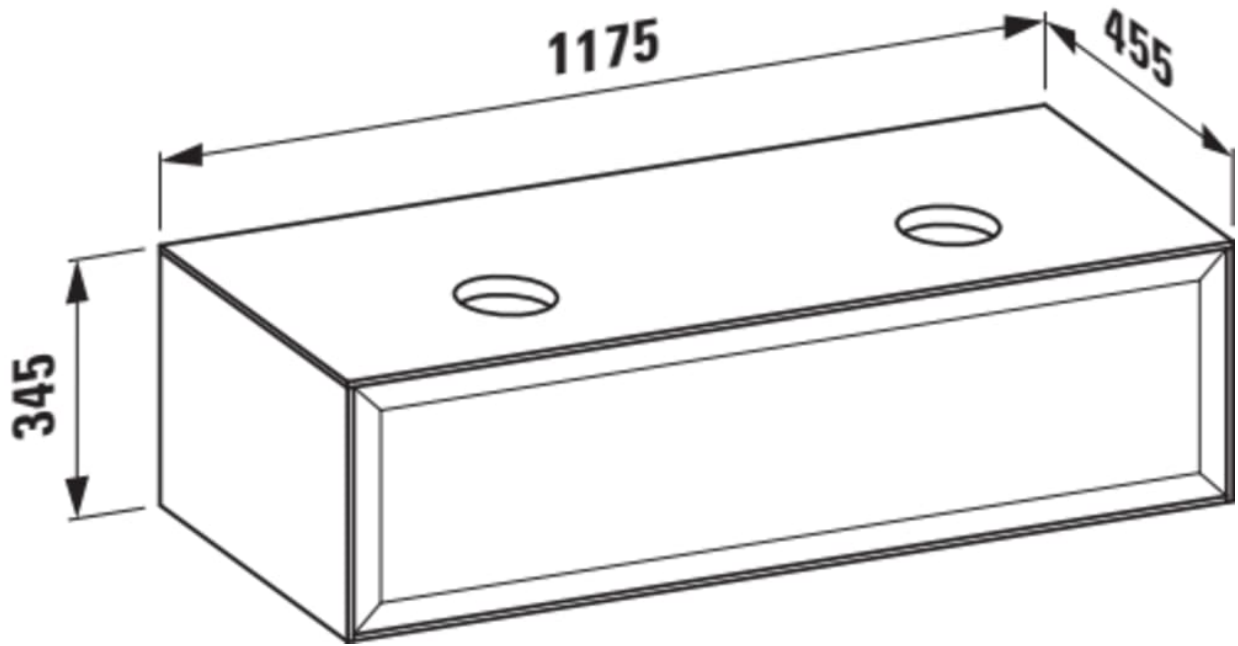

## DIMENSIONS

Length	1175 mm
Width	455 mm
Height	345 mm

## MOUNTING ACCESSORIES INCLUDED

Installation set for furniture, order no. 491140, 493015

Basin type : Bowl / On countertop

Doors and drawers combination : 1 drawer

Installation type : Wall-hung

Closing and opening system : Push to open

Furniture configuration : Drawers

Shelf material : MDF, Melamine

TECHNICAL DRAWINGS

COMPATIBLE WITH

Bowl washbasin, oval

**H812850...1121**

Bowl washbasin with  
overflow channel, oval

**H812851...1091**