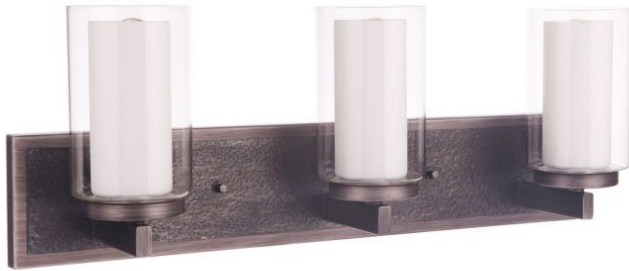

## Texture - 11624NIVNI3

3 Light Vanity

The Texture Vanity Collection offers an updated rugged appeal of the wide hammered metal back plate complements the double glass shades featuring a crisp clear glass outer shade with white frosted inner shade. Texture is offered in five sizes from a single light sconce to a five light vanity.

- Clear Outer Glass/Frosted Inner Glass Globe
- Hammered Metal Back Plate
- 3 x 60W Medium Base Bulbs (Not Included)
- Damp Rated

### Dimensions

<b>Mounting Location</b>	Damp
<b>Shipping Weight (lbs.)</b>	6.82
<b>Bulb Base</b>	E26
<b>Bulbs</b>	3
<b>Bulb Size</b>	T9
<b>Bulb Wattage</b>	60
<b>Carton Size (CU FT)</b>	1.27
<b>Finish</b>	Natural Iron-Vintage Iron
<b>Glass or Shade Color</b>	Clear