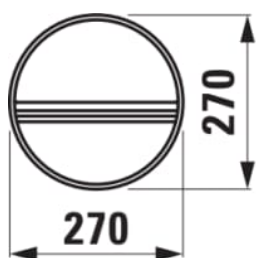

SONAR

Tray for Sonar bathtubs

DIMENSIONS

Length 270 mm  
 Width 270 mm  
 Height 80 mm

COLOUR AND FINISH

□ 000 White

OPTIONS

000 - standard option

Net weight (kg) : 2.4

TECHNICAL DRAWINGS

COMPATIBLE WITH

Bathtub, made of Sentec solid surface, with wall connection, tap bank and integrated overflow

**H220347...0001**

Bathtub, made of Sentec solid surface, with wall connection, tap bank and integrated overflow