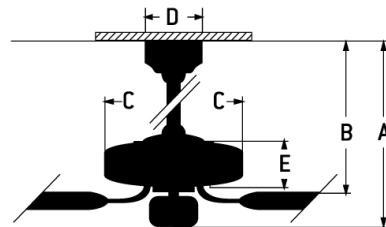

- Standard 3-Speed Reversible Motor
- 6" Downrod (Included)
- 52" Reversible Blades in Walnut/Dark Oak (Included)
- Integrated Light Kit (2-9W LED Bulbs Included)
- Tri-Mount = (Flat or sloped ceiling downrod mount, or semi-flushmount)

Specs

Blade Sweep Opt (in.)	52
Blades	3
Blade Pitch (deg)	10.50
Motor Size (MM)	153x15
Amps at High Speed	0.40
Watts (Hi Speed)	56.90
Energy Guide Watts	38
Energy Guide CFM	3088
Energy Guide CFM_Watts	81
Energy Guide Est. Yearly Energy Cost	11
High Speed (CFM)	4047
Low Speed (CFM)	2001.70
Carton Size (CU FT)	2.13
Bulb CCT	3000
Bulb Wattage	9
Compatible Control Types	CM-4SDH;CM-4SDH-5;CM-601F;CM-6AL;CM-6W;CM-7AL;CM-7AL-LED;CM-7W;CM-7W-LED;CM-8AL;CM-8W;CM-DSF01-10Z;CM-DSF021-10Z;CM-RTF-W;RCI-103;RCI-103, WCI-100;RCI-103-A;RCI-103-A, WCI-100;RCI-104;UCI-2000;UCI-2000-2;UCI-Remote;UCI-Wall;WUCI-1000;WUCI-Wall
CRI	80
Light Kit Options	Integrated Light Kit
Lumens	943
Shipping Weight (lbs.)	17.53

Dimensions

A:	16.73
A: (2nd Downrod) -	11.37
B:	11.79
B: (2nd downrod)	6.12
C:	10.24
D:	5.12
E:	8.96
G:	6.45
F: w/ Light Kit -	11.39
F: w/o Light Kit -	8.96
Downrod Length (in.)	6

Craftmade • PO Box 191063 • Dallas, TX • 75219 • • • © 2022 All Rights Reserved