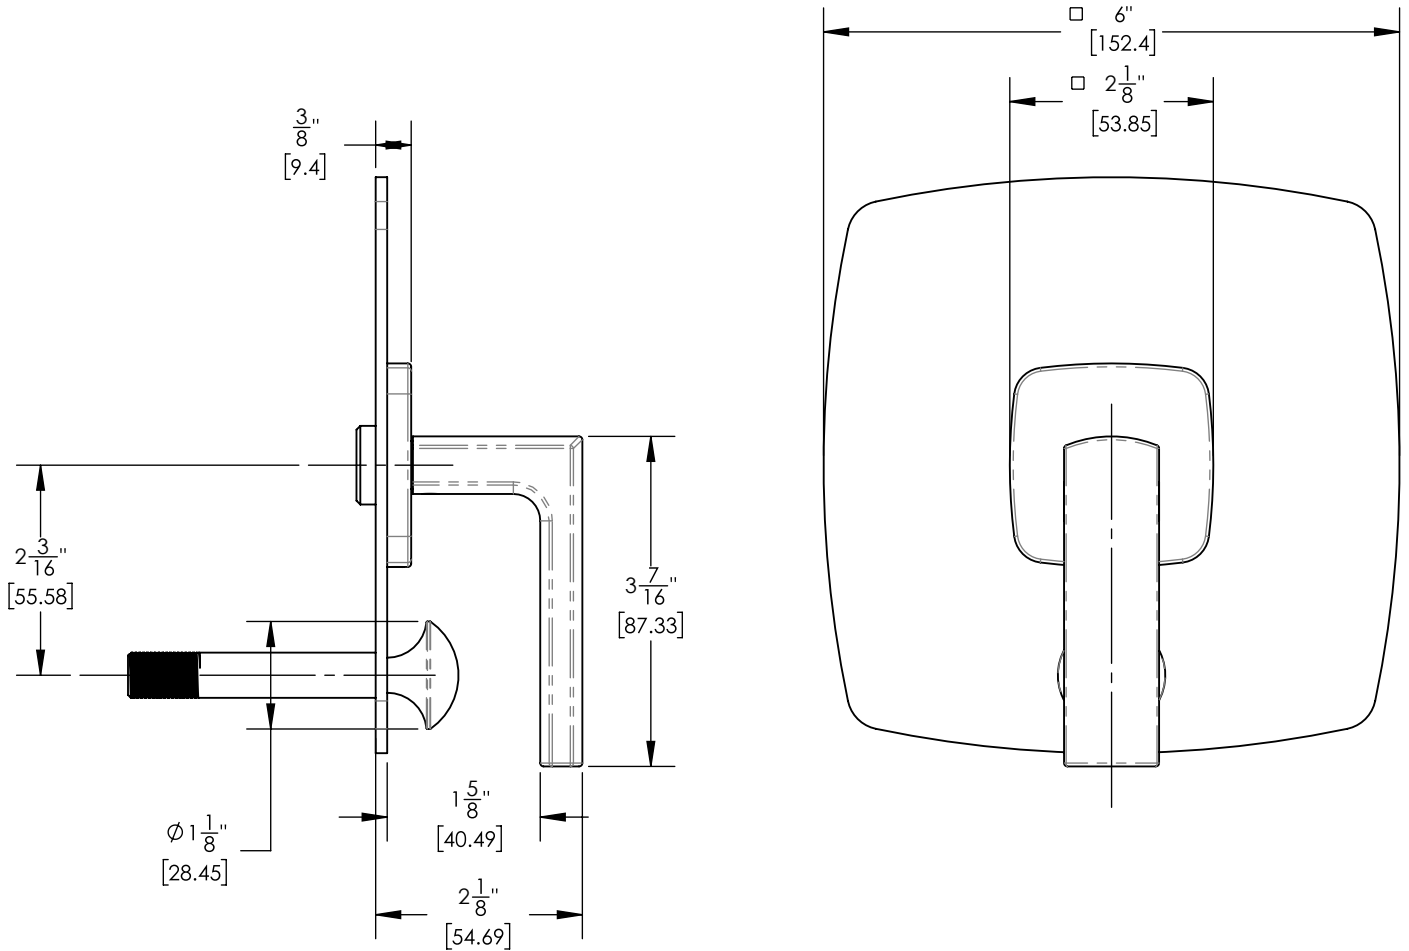

4-517

■ **PRODUCT FEATURES**

- Style: Contemporary
- Collection: Radi
- Temperature Controlled Pressure Balance
- Lever Handle
-
-

■ **TECHNICAL DETAILS**

ADA Compliance: No
 Access Hole Diameter: 5"
 Handle Turn Angle: 115°
 Installation Type: Wall Mounted
 Primary Material: Brass
 Valve Material: Ceramic

■ **PRODUCT DIMENSIONS**

www.phylrich.com

1261 Logan Avenue, Costa Mesa, California 92626.
 Phone: 714.361.4800 Fax: 714.617.3120

CODES & STANDARDS

ASME A112.181/ CSA B1251, ASME 112.18.2/ CSA B125.2, ANSI NSF, CEC