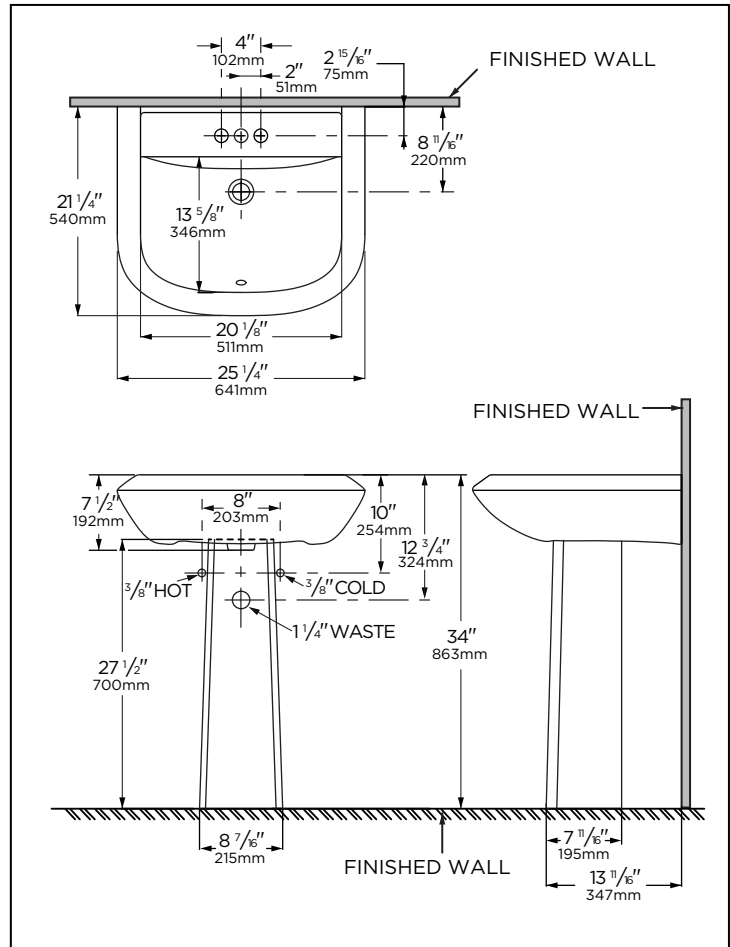

Features:

G0023592 / G0023595 / G0023599

<input type="checkbox"/> Combination	G0023592	G0023595	G0023599
<input type="checkbox"/> Sink	G0013592	G0013595	G0013599
<input type="checkbox"/> Pedestal	G0029834	G0029834	G0029834

- Vitreous China
- Concealed Front Overflow
- Cotemporary design compliments our Avalanche® toilets
- Wall hanger G0099161 Included
- Faucet and Drain not included

G0023595 Shown

Technical Information:

Combination	G0023592	G0023595	G0023599
Configuration	Single Hole	4" Centers	8" Centers
Height	34"		
Width	25 1/4"		
Depth	21 1/4"		
Inside Basin Dimension	20 1/8" x 13 5/8"		
Shipping weight Sink	47.6 lbs		
Shipping weight Pedestal	33.8 lbs		

NOTES: All dimensions are in inches and millimeters. Illustrations may not be drawn to scale.

IMPORTANT:

Dimensions of fixtures are nominal and may vary within the range of tolerances established by ASME standard A 112.19.2