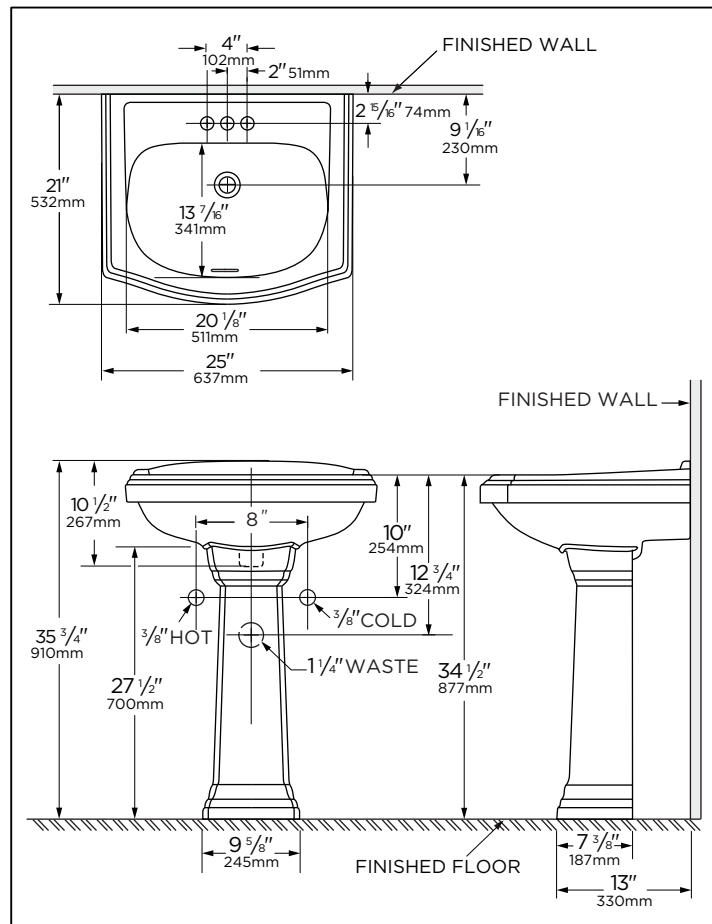

Features:

G0022575 / G0022579

<input type="checkbox"/> Combination	G0022575	G0022579
<input type="checkbox"/> Sink	G0012575	G0012579
<input type="checkbox"/> Pedestal	G0029843	G0029843

- Vitreous china
- Concealed Front Overflow
- 1-1/2" Back Splash
- Wall hanger G0099161 Included
- Faucet and Drain not included

G0022575 Shown

Technical Information:

Combination	G0022575	G0022579
Configuration	4" Centers	8" Centers
Height	35 3/4"	
Width	25"	
Depth	21"	
Inside Basin Dimension	20 1/8" x 13 7/16"	
Shipping weight Sink	45 lbs	
Shipping weight Pedestal	28 lbs	

NOTES: All dimensions are in inches and millimeter. Illustrations may not be drawn to scale.

IMPORTANT:

Dimensions of fixtures are nominal and may vary within the range of tolerances established by ASME standard A 112.19.2