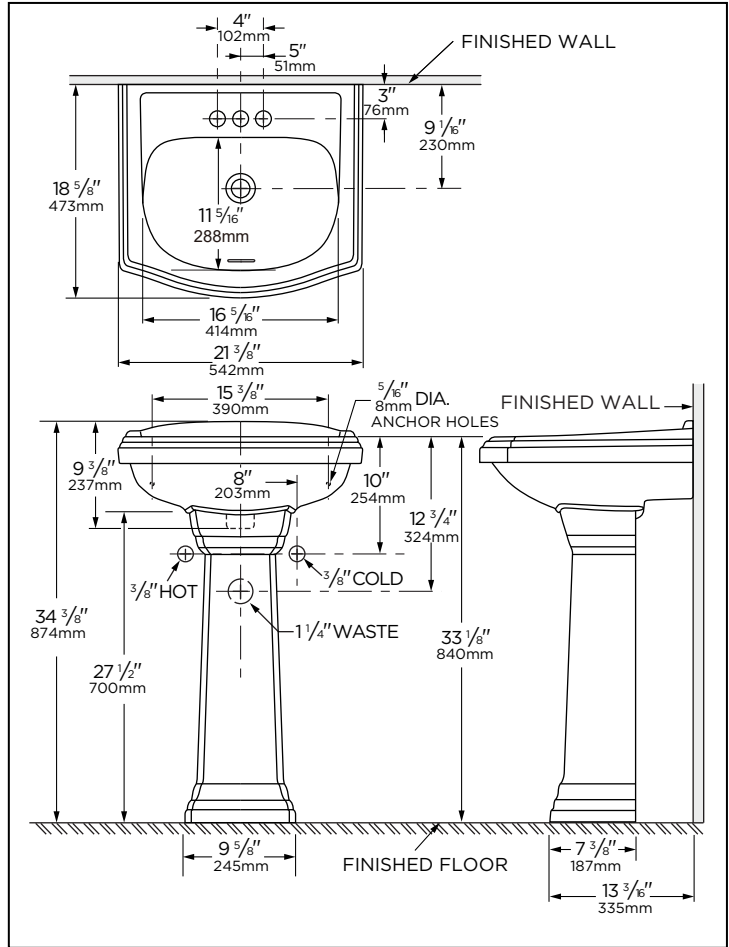

Features:

G0022565 / G0022569

□ Combination	G0022565	G0022569
□ Sink	G0012565	G0012569
□ Pedestal	G0029843	G0029843

- Vitreous China
- Concealed Front Overflow
- 1-1/2" Back Splash
- Wall hanger G0099161 Included
- Faucet and Drain not included

G0022565 Shown

Technical Information:

Combination	G0022565	G0022569
Configuration	4" Centers	8" Centers
Height	34 3/8"	
Width	21 3/8"	
Depth	18 5/8"	
Inside Basin Dimension	16 5/16" x 11 5/16"	
Shipping weight Sink	34 lbs	
Shipping weight Pedestal	28.2 lbs	

NOTES: All dimensions are in inches and millimeters. Illustrations may not be drawn to scale.

IMPORTANT: Dimensions of fixtures are nominal and may vary within the range of tolerances established by ASME standard A 112.19.2