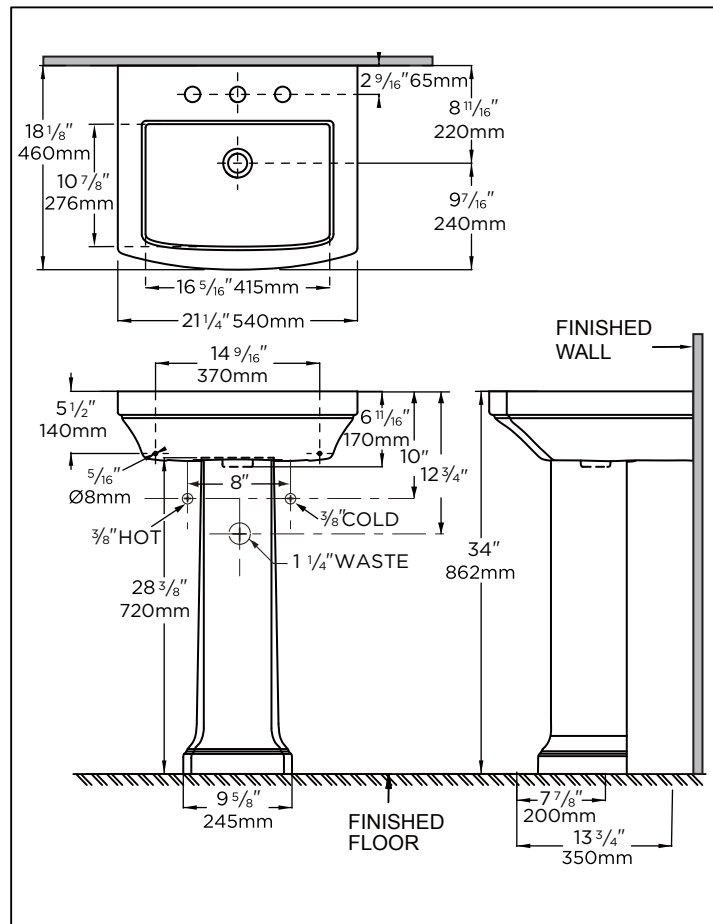

### Fixtures:

Models	23-502	23-505	23-509
Configuration	1 hole	4" centers	8" centers
Height	34"	34"	34"
Width	21 1/4"	21 1/4"	21 1/4"
Depth	18 1/8"	18 1/8"	18 1/8"
Product Weight	62lbs	62lbs	62lbs

### Warranty:

- 10 Year Manufacturers Warranty

**NOTES:** All dimensions are in inches. Illustrations may not be drawn to scale.  
 \* Dimensions shown for locations of supply lines and "P" trap are suggested.

**IMPORTANT:** Dimensions of fixtures are nominal and may vary within the range of tolerances established by ASME standard A 112.19.2  
**PLUMBERS NOTE:** Provide suitable reinforcement for all wall supports