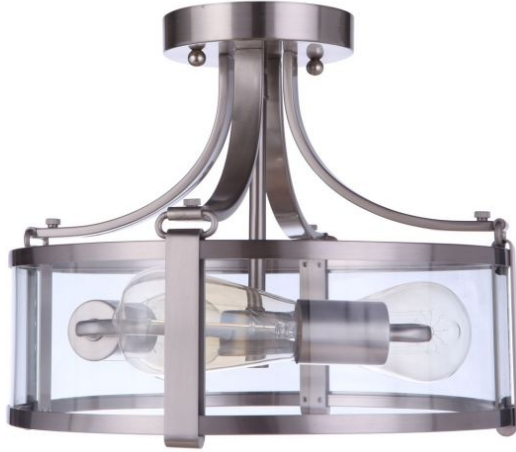

## Elliot - 55353

Elliot Semi Flush

### Color

Handsome arched bands with an unexpected decorative link detail combined with brilliant illumination shining through the clear glass allow the transitional Elliot interior lighting collection by Craftmade collection to complement almost any space. The Elliot collection includes a five light chandelier, pendant, semi-flush and flushmount fixtures and is available multiple finishes.

- 60W Medium Base Bulbs (Not Included)
- Clear Glass
- Available in Brushed Polished Nickel, Flat Black or Satin Brass
- Includes 6' Chain, 7' Cord

### Specs

<b>Mounting Location</b>	Damp
<b>Shipping Weight (lbs.)</b>	7.14
<b>Bulb Base</b>	E26
<b>Bulbs</b>	3
<b>Bulb Size</b>	A19
<b>Bulb Wattage</b>	60
<b>Carton Size (CU FT)</b>	1.66
<b>Glass or Shade Color</b>	Clear