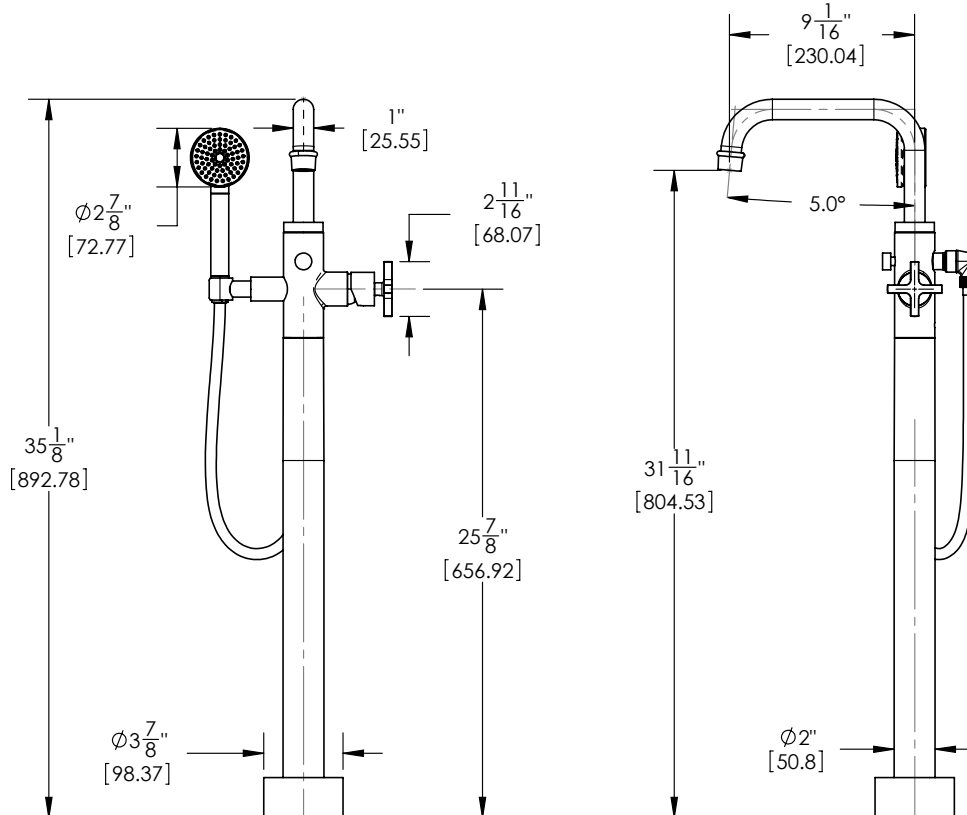

TECHNICAL DETAILS

Flow Rate: 6.5 gpm
 Hand Shower Flow Rate: 1.8 gpm
 Hose Length: 59"
 Spout Reach: 9 1/16"
 Valve Material: Ceramic
 Water Pressure Maximum: 85 PSI
 Water Pressure Minimum: 20 PSI
 Water Pressure Recommended: 60 PSI

PRODUCT FEATURES

- Style: Contemporary
- Collection: Hex Modern
- Cross Handles

CODES & STANDARDS

ASME A112.181/ CSA B1251, ASME 112.18.2/ CSA B125.2, ANSI NSF, CEC

WARRANTY

Mechanical Warranty: 10 Years from date of purchase.
 Finish Warranty: See catalog for further information.

PRODUCT FEATURES

- Style: Contemporary
- Collection: Hex Modern
- Lever Handles

CODES & STANDARDS

ASME A112.181/ CSA B1251, ASME 112.18.2/ CSA B125.2, ANSI NSF, CEC

WARRANTY

Mechanical Warranty: 10 Years from date of purchase.
 Finish Warranty: See catalog for further information.