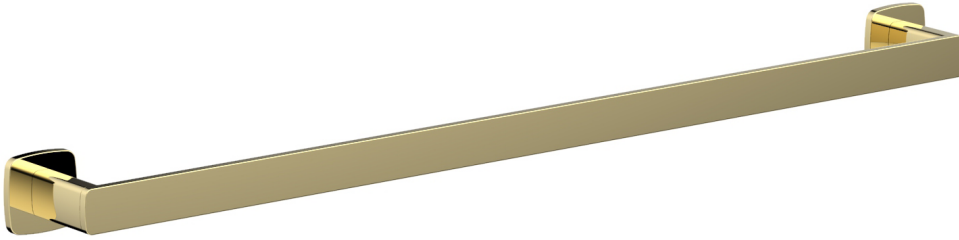

181-72

■ **PRODUCT FEATURES**

- Style: Contemporary
- Collection: Radi
-
-
-

■ **TECHNICAL DETAILS**

ADA Compliance: No
 Installation Type: Wall Mounted
 Primary Material: Brass

■ **PRODUCT DIMENSIONS**

www.phylrich.com