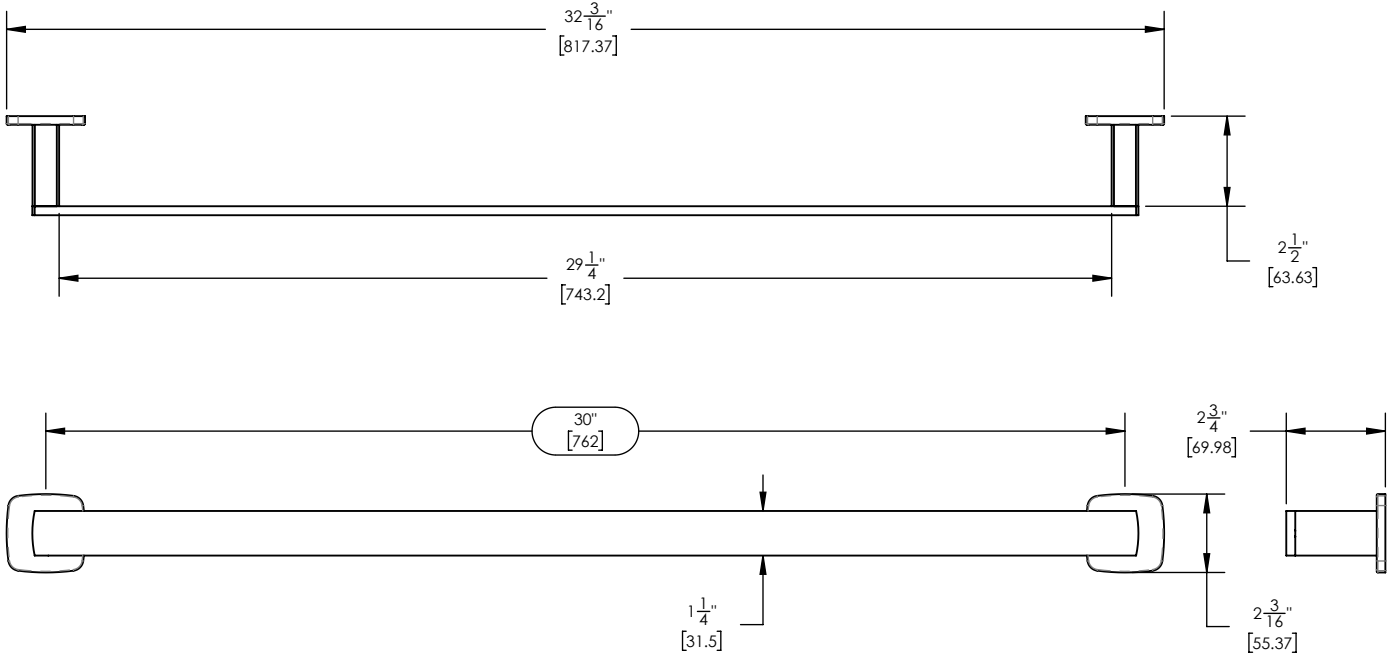

181-72

■ **PRODUCT FEATURES**

- Style: Contemporary
- Collection: Radi
-
-
-

■ **TECHNICAL DETAILS**

ADA Compliance: No
 Installation Type: Wall Mounted
 Primary Material: Brass

■ **PRODUCT DIMENSIONS**

www.phylrich.com