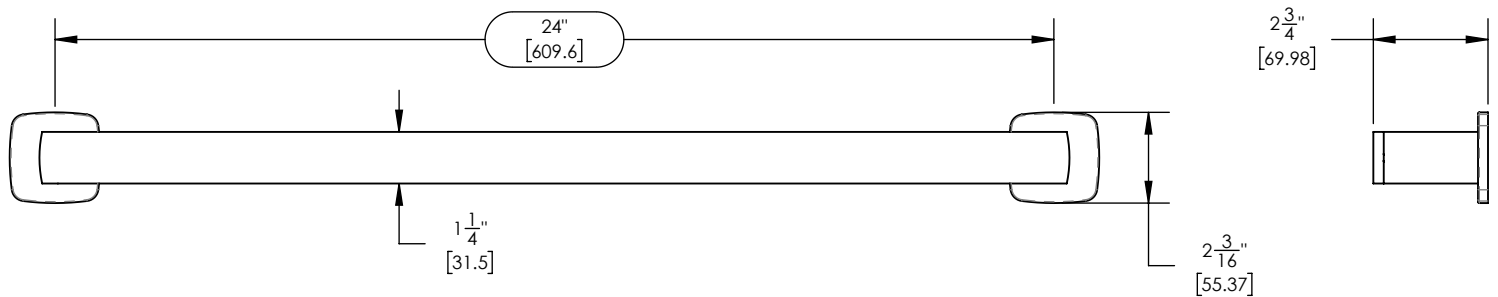

181-71

■ **PRODUCT FEATURES**

- Style: Contemporary
- Collection: Radi
- 
- 
- 

■ **TECHNICAL DETAILS**

ADA Compliance: No  
 Installation Type: Wall Mounted  
 Primary Material: Brass

■ **PRODUCT DIMENSIONS**