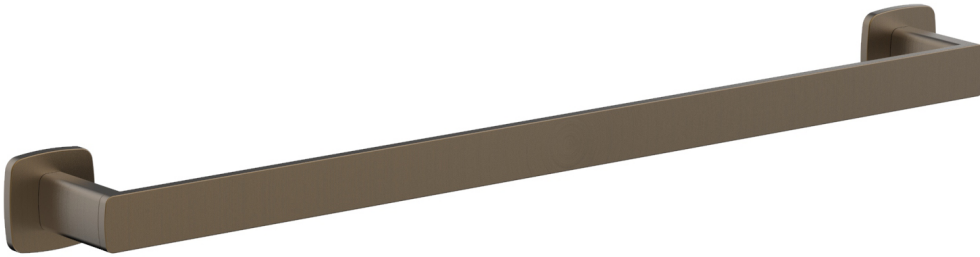

181-71

■ **PRODUCT FEATURES**

- Style: Contemporary
- Collection: Radi
- 
- 
- 

■ **TECHNICAL DETAILS**

ADA Compliance: No  
 Installation Type: Wall Mounted  
 Primary Material: Brass

■ **PRODUCT DIMENSIONS**