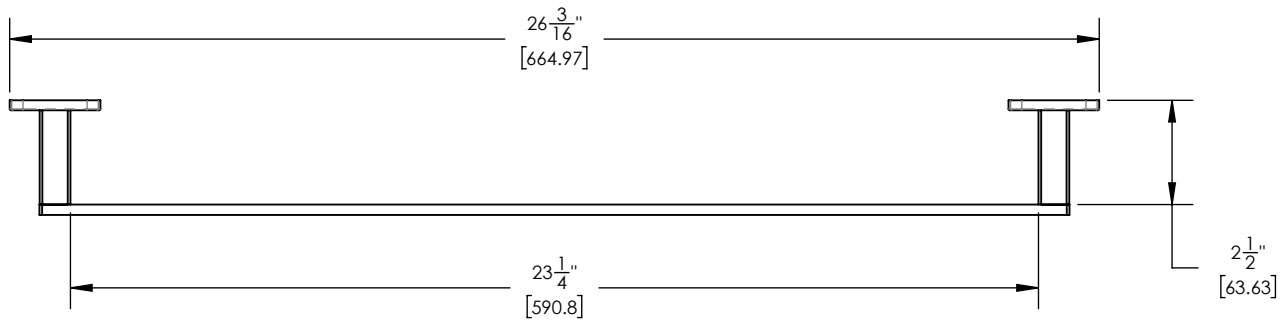

181-71

■ **PRODUCT FEATURES**

- Style: Contemporary
- Collection: Radi
- 
- 
- 

■ **TECHNICAL DETAILS**

ADA Compliance: No  
 Installation Type: Wall Mounted  
 Primary Material: Brass

■ **PRODUCT DIMENSIONS**