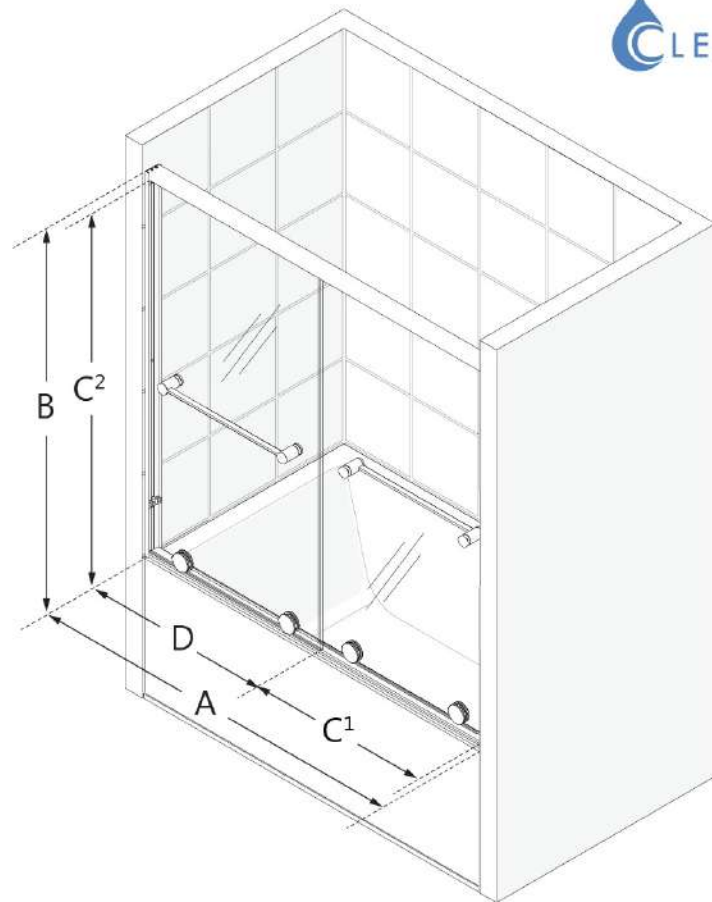

MODEL NUMBER
TDHA60W580

**CONFIGURATION
DIMENSIONS:**

A: MODEL WIDTH
56 - 60 in.

B: MODEL HEIGHT
58 in.

C1: ACCESS WIDTH
26 3/4 - 28 3/4 in.

C2: ACCESS HEIGHT
56 3/4 in.

D: DOOR WIDTH
30 1/2 in.

CUSTOMIZATION
Yes