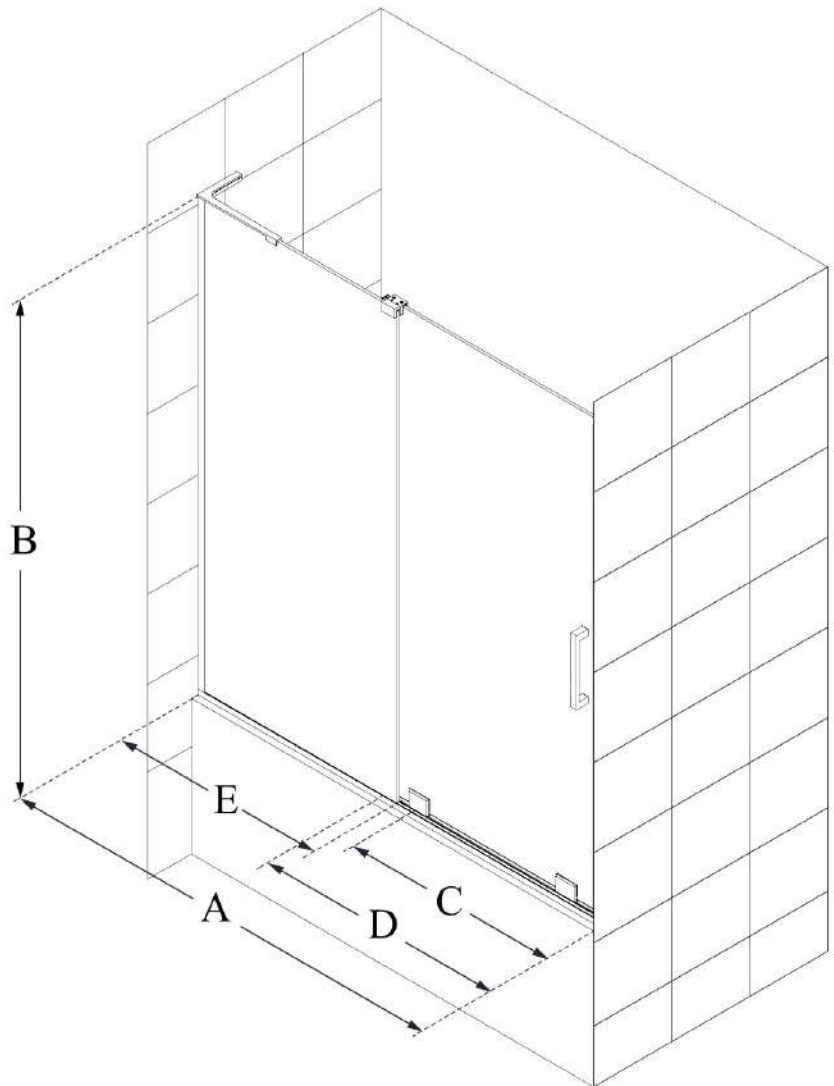

**SHDR-1960584
MIRAGE-Z**

DreamLine Mirage-Z 56-60 in. W x
58 in. H Frameless Sliding Tub Door

SLIDING DOOR

**CONFIGURATION
DIMENSIONS:**

A: 56 - 60 in.

MODEL WIDTH

B: 58 in.

MODEL HEIGHT

C: 21 - 25 in.

ACCESS WIDTH

D: 32 5/16 in.

DOOR WIDTH

E: 29 1/2 in.

INLINE PANEL WIDTH

DreamLine reserves the right to update or modify the hardware or materials pictured without prior notice for the purpose of product improvement and customer satisfaction.