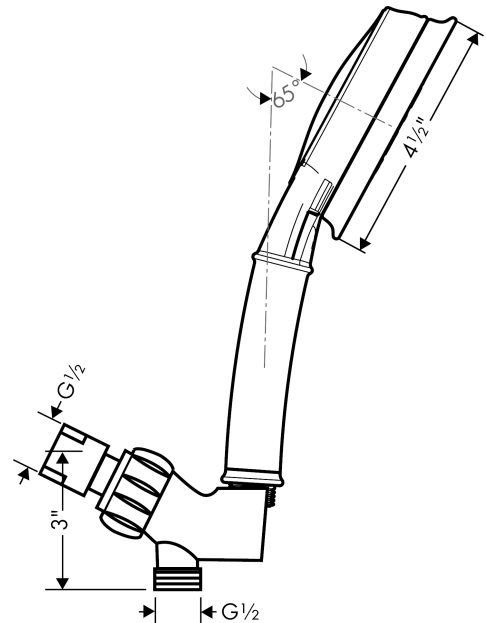

Croma 100

Croma C 100 3-Jet Handshower Set

Finishes : **chrome** Part no. : **04190003**

Description

Features

- Spray modes: Full, Pulsating Massage, Intense Turbo
- 30° adjustment
- Flow: 2.5 GPM

Comprised of

- Croma C 100 3-Jet Handshower (#04072USA)
- Techniflex Hose, 63" (#28276USA)
- Showerarm Mount for Handshower (#06505DZR)

Item details

List Price \$ 170.00

Technology

Compliance

Product image

Scale drawing

Croma 100

Croma C 100 3-Jet Handshower Set

Finishes : **brushed nickel** Part no. : **04190823**

Description

Features

- Spray modes: Full, Pulsating Massage, Intense Turbo
- 30° adjustment
- Flow: 2.5 GPM

Comprised of