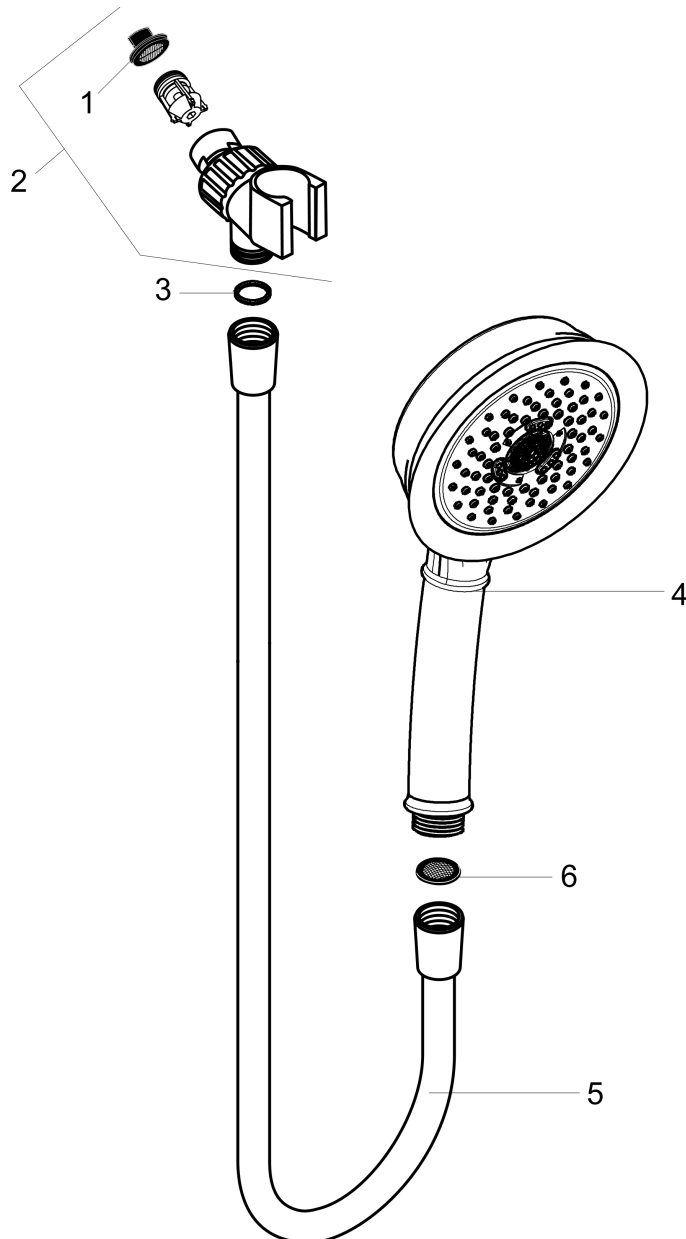

Croma 100

Croma C 100 3-Jet Handshower Set

Finishes : **chrome** Part no. : **04190003**

Description

Features

- Spray modes: Full, Pulsating Massage, Intense Turbo
- 30° adjustment
- Flow: 2.5 GPM

Comprised of

Croma 100

Croma C 100 3-Jet Handshower Set

Finishes : **chrome** Part no. : **04190003**

Exploded drawing

Year of production: >08/09

Croma 100

Croma C 100 3-Jet Handshower Set

Finishes : **chrome** Part no. : **04190003**

Spare parts list

Year of production: >08/09

| Pos. | Description | Part no. | Price | PU |
|------|--------------------|----------|-------|----|
| 1 | filter packing | 88649000 | - | 1 |
| 2 | shower holder | 06505003 | - | 1 |
| 3 | washer | 88651000 | - | 1 |
| 4 | handshower | 04072000 | - | 1 |
| 5 | shower hose 1,60 m | 28276003 | - | 1 |
| 6 | filter packing | 94246000 | - | 1 |

Croma 100

Croma C 100 3-Jet Handshower Set

Finishes : **brushed nickel** Part no. : **04190823**

Description

Features

- Spray modes: Full, Pulsating Massage, Intense Turbo
- 30° adjustment
- Flow: 2.5 GPM

Comprised of