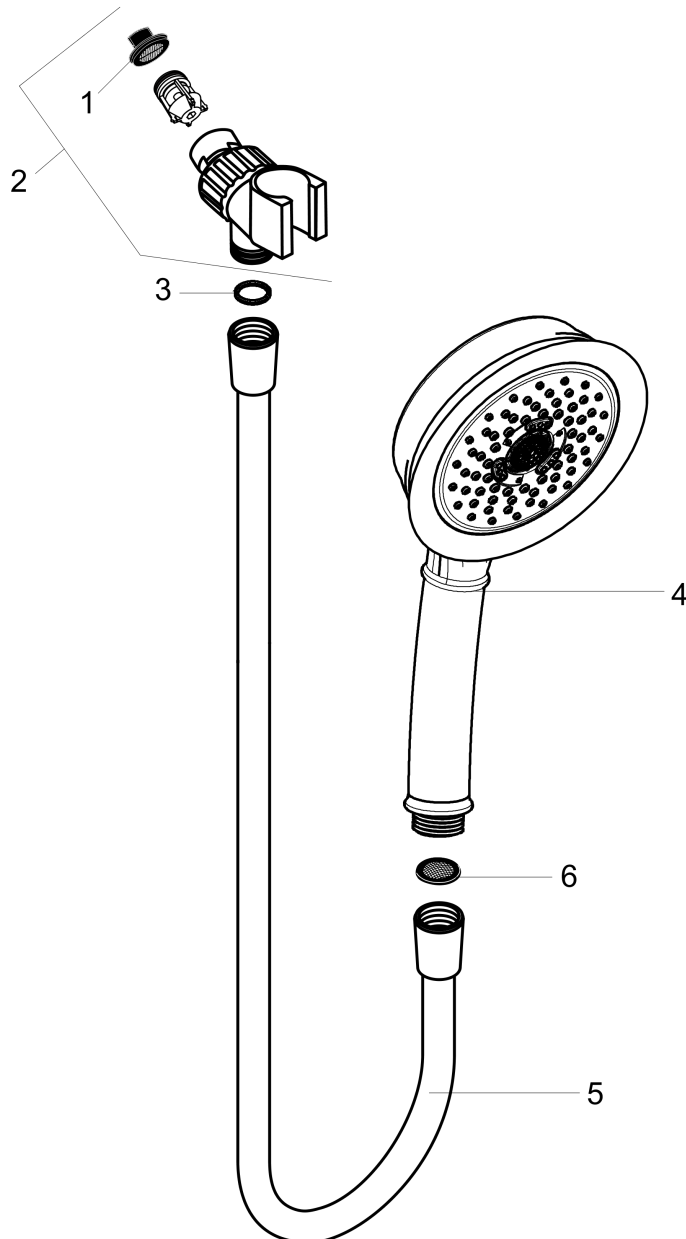

Croma 100

Croma C 100 3-Jet Handshower Set

Finishes : **rubbed bronze** Part no. : **04190923**

Description

Features

- Spray modes: Full, Pulsating Massage, Intense Turbo
- 30° adjustment
- Flow: 2.5 GPM

Comprised of

- Croma C 100 3-Jet Handshower (#04072USA)
- Techniflex Hose, 63" (#28276USA)
- Showerarm Mount for Handshower (#06505DZR)

Item details

List Price \$ 260.00

Technology

Compliance

Product image

Scale drawing

Croma 100

Croma C 100 3-Jet Handshower Set

Finishes : rubbed bronze Part no. : 04190923

Exploded drawing

Year of production: >05/08

Croma 100

Croma C 100 3-Jet Handshower Set

Finishes : **rubbed bronze** Part no. : **04190923**

Spare parts list

Year of production: >**05/08**

| Pos. | Description | Part no. | Price | PU |
|------|--------------------|----------|-------|----|
| 1 | filter packing | 88649000 | - | 1 |
| 2 | shower holder | 06505923 | - | 1 |
| 3 | washer | 88651000 | - | 1 |
| 4 | handshower | 04072920 | - | 1 |
| 5 | shower hose 1,60 m | 28276923 | - | 1 |
| 6 | filter packing | 94246000 | - | 1 |