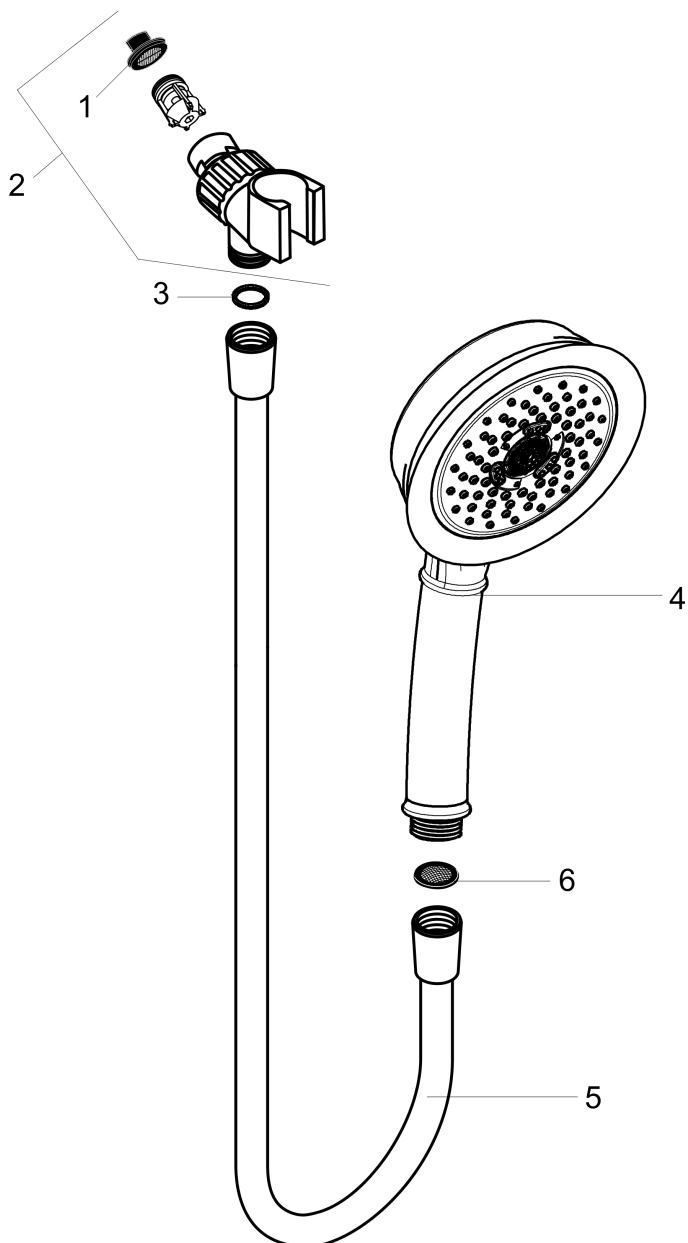

Croma 100

Croma C 100 3-Jet Handshower Set

Finishes : **chrome** Part no. : **04190003**

Description

Features

- Spray modes: Full, Pulsating Massage, Intense Turbo
- 30° adjustment
- Flow: 2.5 GPM

Comprised of

Croma 100

Croma C 100 3-Jet Handshower Set

Finishes : **brushed nickel** Part no. : **04190823**

Description

Features

- Spray modes: Full, Pulsating Massage, Intense Turbo
- 30° adjustment
- Flow: 2.5 GPM

Comprised of

Croma 100

Croma C 100 3-Jet Handshower Set

Finishes : **brushed nickel** Part no. : **04190823**

Exploded drawing

Year of production: >04/08

Croma 100

Croma C 100 3-Jet Handshower Set

Finishes : **brushed nickel** Part no. : **04190823**

Croma 100

Croma C 100 3-Jet Handshower Set

Finishes : **rubbed bronze** Part no. : **04190923**

Description

Features

- Spray modes: Full, Pulsating Massage, Intense Turbo
- 30° adjustment
- Flow: 2.5 GPM

Comprised of