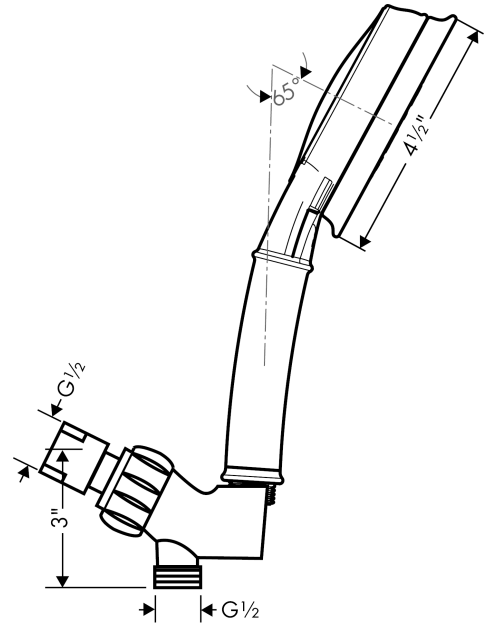

Spare parts list

Year of production: >04/08

| Pos. | Description | Part no. | Price | PU |
|------|--------------------|----------|-------|----|
| 1 | filter packing | 88649000 | - | 1 |
| 2 | shower holder | 06505823 | - | 1 |
| 3 | washer | 88651000 | - | 1 |
| 4 | handshower | 04072820 | - | 1 |
| 5 | shower hose 1,60 m | 28276823 | - | 1 |
| 6 | filter packing | 94246000 | - | 1 |

Croma 100

Croma C 100 3-Jet Handshower Set

Finishes : **rubbed bronze** Part no. : **04190923**

Description

Features

- Spray modes: Full, Pulsating Massage, Intense Turbo
- 30° adjustment
- Flow: 2.5 GPM

Comprised of

- Croma C 100 3-Jet Handshower (#04072USA)
- Techniflex Hose, 63" (#28276USA)
- Showerarm Mount for Handshower (#06505DZR)

Item details

List Price \$ 260.00

Technology

Compliance

Product image

Scale drawing