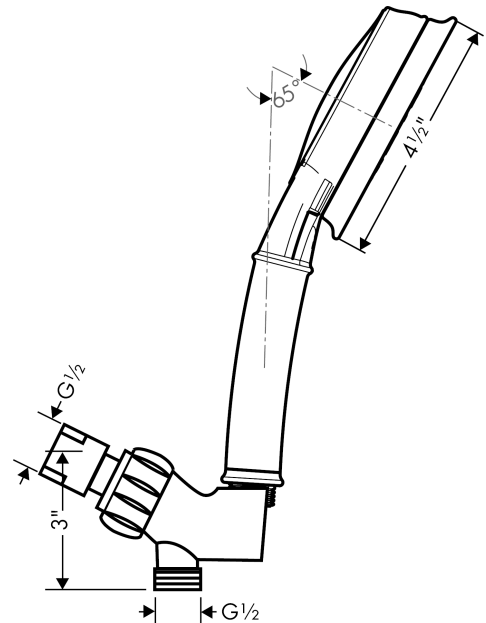

Croma 100

Croma C 100 3-Jet Handshower Set

Finishes : **brushed nickel** Part no. : **04190823**

Description

Features

- Spray modes: Full, Pulsating Massage, Intense Turbo
- 30° adjustment
- Flow: 2.5 GPM

Comprised of

- Croma C 100 3-Jet Handshower (#04072USA)
- Techniflex Hose, 63" (#28276USA)
- Showerarm Mount for Handshower (#06505DZR)

Item details

List Price \$ 260.00

Technology

Compliance

Product image

Scale drawing