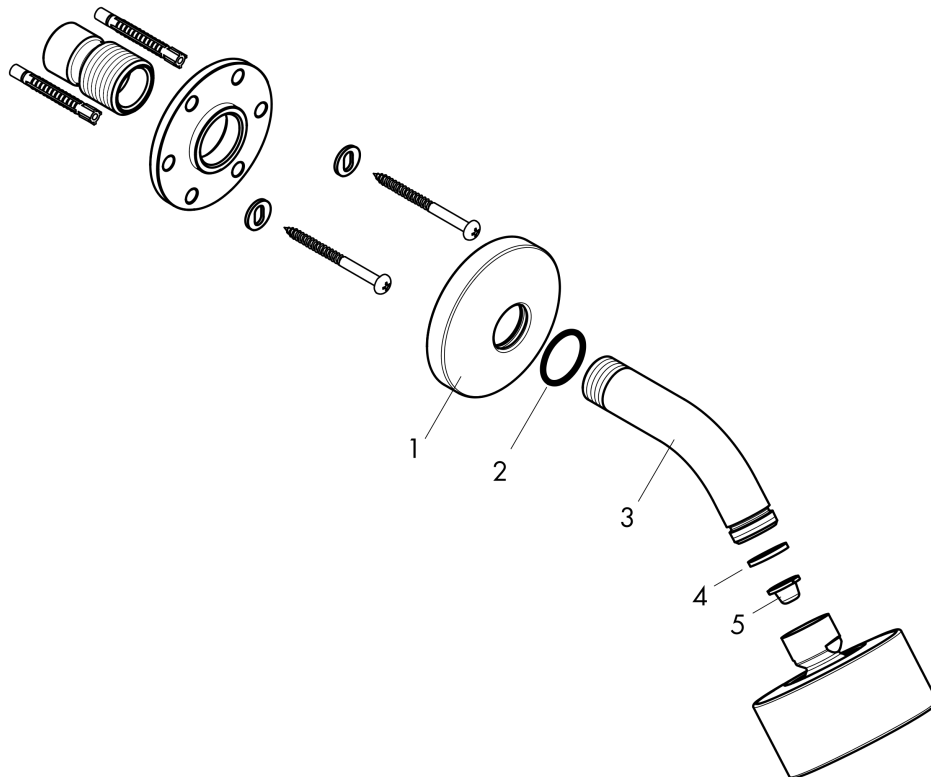

AXOR One
Showerhead 75 1-Jet, 2.5 GPM
 Finishes : **chrome** Part no. : **48498001**

Description

Features

- Consists of: Showerhead, Showerarm
- Shower head size: 73 mm
- Spray modes: PowderRain
- Projection 116 mm
- Flow: 2.5 GPM (9.5 L/Min)
- Showerhead removable for cleaning

Item details

List Price \$ 329.00

Technology

Compliance

Product image

Scale drawing

AXOR One
Showerhead 75 1-Jet, 2.5 GPM
 Finishes : **chrome** Part no. : **48498001**

Exploded drawing

Year of production: >08/21

AXOR One
Showerhead 75 1-Jet, 2.5 GPM
 Finishes : **chrome** Part no. : **48498001**

Spare parts list

Year of production: >08/21

Pos.	Description	Part no.	Price	PU
1	escutcheon	93956000	-	1
2	O-ring 22x2,5	92478000	-	1
3	shower arm	93957000	-	1
4	seal	98058000	-	1
5	filter	92672000	-	1