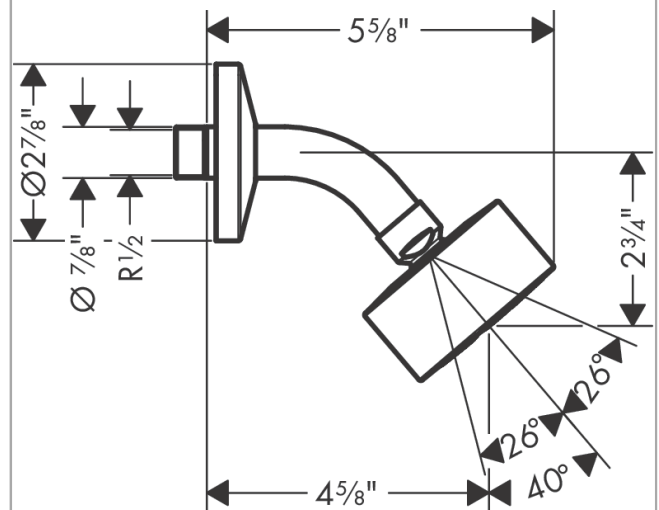

AXOR One
Showerhead 75 1-Jet, 2.5 GPM
 Finishes : **chrome** Part no. : **48498001**

Description

Features

- Consists of: Showerhead, Showerarm
- Shower head size: 73 mm
- Spray modes: PowderRain
- Projection 116 mm
- Flow: 2.5 GPM (9.5 L/Min)
- Showerhead removable for cleaning

Item details

List Price \$ 329.00

Technology

Compliance

Product image

Scale drawing

AXOR One
Showerhead 75 1-Jet, 2.5 GPM
 Finishes : **chrome** Part no. : **48498001**

Exploded drawing

Year of production: >08/21

AXOR One
Showerhead 75 1-Jet, 2.5 GPM
 Finishes : **chrome** Part no. : **48498001**

Spare parts list

Year of production: >08/21

Pos.	Description	Part no.	Price	PU
1	escutcheon	93956000	-	1
2	O-ring 22x2,5	92478000	-	1
3	shower arm	93957000	-	1
4	seal	98058000	-	1
5	filter	92672000	-	1