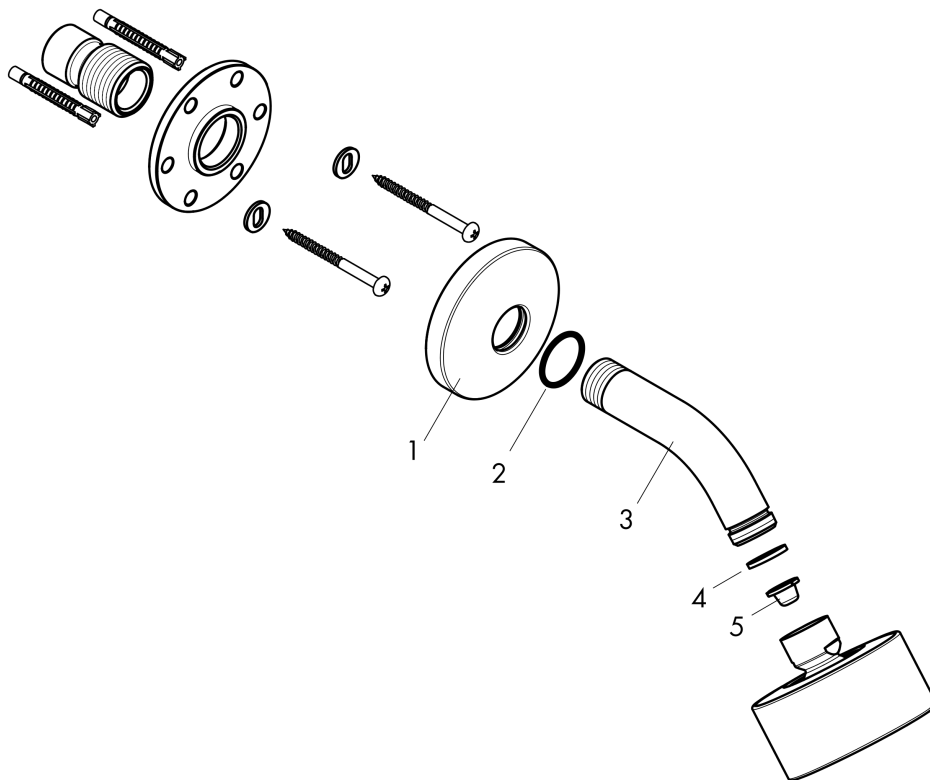

AXOR One
Showerhead 75 1-Jet, 1.75 GPM
 Finishes : **chrome** Part no. : **48497001**

Features

- Consists of: Showerhead, Showerarm
- shower head size: 73 mm
- Spray modes: PowderRain
- projection 116 mm
- Flow: 1.75 GPM (6.6 L/Min)
- Showerhead removable for cleaning

Item details

List Price \$ 329.00

Technology

Compliance

Product image

Scale drawing

AXOR One
Showerhead 75 1-Jet, 1.75 GPM
Finishes : **chrome** Part no. : **48497001**

Exploded drawing

Year of production: >08/21

AXOR One
Showerhead 75 1-Jet, 1.75 GPM
 Finishes : **chrome** Part no. : **48497001**

Spare parts list

Year of production: >08/21

Pos.		Part no.	Price	PU
1	escutcheon	93956000	-	1
2	O-ring 22x2,5	92478000	-	1
3	shower arm	93957000	-	1
4	seal	98058000	-	1
5	filter	92672000	-	1