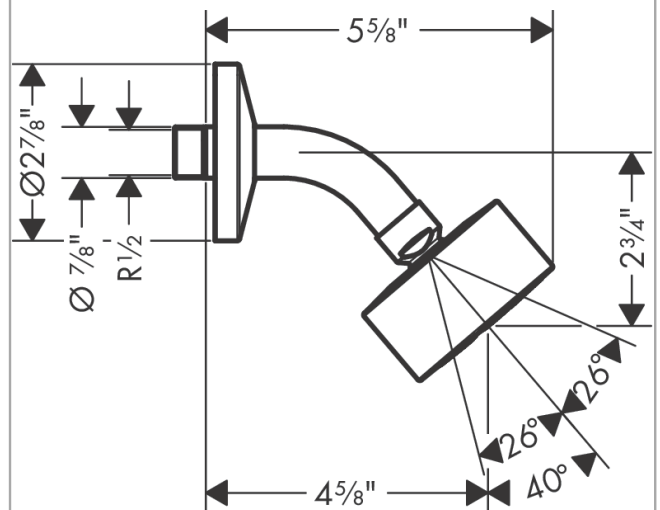

AXOR One
Showerhead 75 1-Jet, 1.75 GPM
 Finishes : **chrome** Part no. : **48497001**

Features

- Consists of: Showerhead, Showerarm
- shower head size: 73 mm
- Spray modes: PowderRain
- projection 116 mm
- Flow: 1.75 GPM (6.6 L/Min)
- Showerhead removable for cleaning

Item details

List Price \$ 329.00

Technology

Compliance

Product image

Scale drawing

AXOR One
Showerhead 75 1-Jet, 1.75 GPM
Finishes : **chrome** Part no. : **48497001**

Exploded drawing

Year of production: >08/21

AXOR One
Showerhead 75 1-Jet, 1.75 GPM
 Finishes : **chrome** Part no. : **48497001**

Spare parts list

Year of production: >08/21

Pos.		Part no.	Price	PU
1	escutcheon	93956000	-	1
2	O-ring 22x2,5	92478000	-	1
3	shower arm	93957000	-	1
4	seal	98058000	-	1
5	filter	92672000	-	1