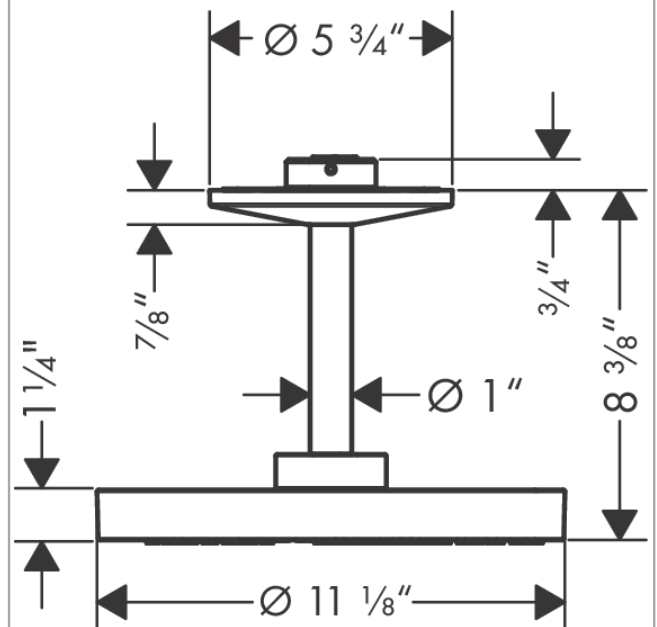

**AXOR One**  
**Showerhead 280 2-Jet with Ceiling Mount Trim, 1.75 GPM**  
 Finishes : **chrome**    Part no. : **48484001**

### Features

- Consists of: Showerhead, ceiling connector
- shower head size: 280 mm
- Spray modes: PowderRain, Rain
- Flow: 1.75 GPM (6.6 L/Min)
- Showerhead removable for cleaning
- Does not include: Rough

### Scale drawing

**AXOR One**  
**Showerhead 280 2-Jet with Ceiling Mount Trim, 1.75 GPM**  
Finishes : **chrome**    Part no. : **48484001**

## Exploded drawing

Year of production: >08/21

**AXOR One**  
**Showerhead 280 2-Jet with Ceiling Mount Trim, 1.75 GPM**  
 Finishes : **chrome**    Part no. : **48484001**