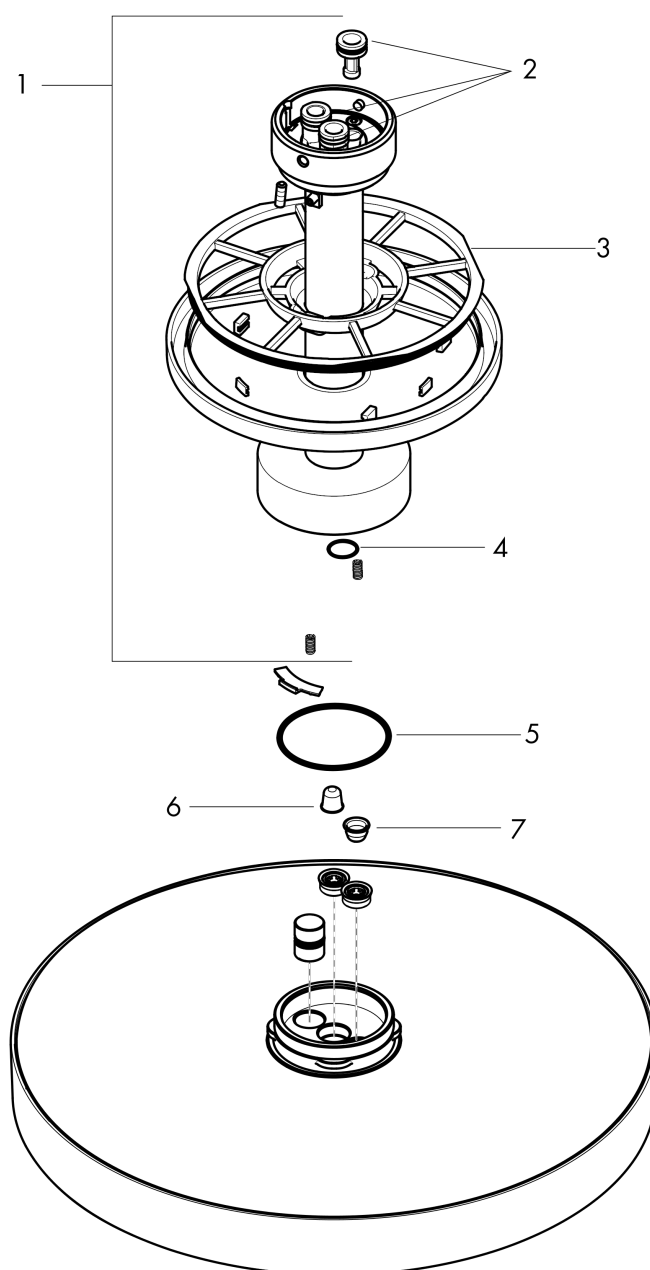

### Features

- Consists of: Showerhead, ceiling connector
- shower head size: 280 mm
- Spray modes: PowderRain, Rain
- Flow: 1.75 GPM (6.6 L/Min)
- Showerhead removable for cleaning
- Does not include: Rough

### Scale drawing

**AXOR One**  
**Showerhead 280 2-Jet with Ceiling Mount Trim, 1.75 GPM**  
Finishes : **chrome**    Part no. : **48484001**

## Exploded drawing

Year of production: >08/21

**AXOR One**  
**Showerhead 280 2-Jet with Ceiling Mount Trim, 1.75 GPM**  
 Finishes : **chrome**    Part no. : **48484001**

## Spare parts list

Year of production: >08/21

Pos.		Part no.	Price	PU
1	shower arm	93975000	-	1
2	O-ring 9x2	98119000	-	1
3	O-ring 120x2,5	93399000	-	1
4	O-ring 11x1,5	98385000	-	1
5	O-ring 45x2,5	98432000	-	1
6	filter	93967000	-	1
7	filter	97735000	-	1