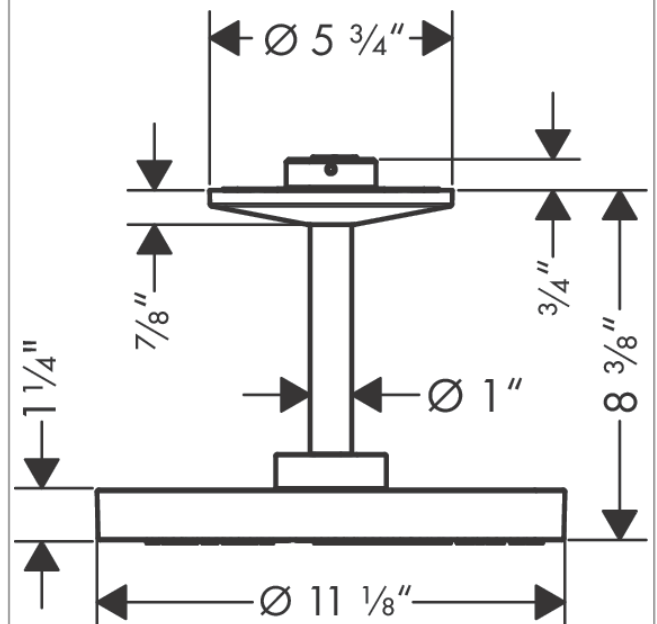

AXOR One
Showerhead 280 2-Jet with Ceiling Mount Trim, 2.5 GPM
 Finishes : **chrome** Part no. : **48483001**

Features

- Consists of: Showerhead, ceiling connector
- shower head size: 280 mm
- Spray modes: PowderRain, Rain
- Flow: 2.5 GPM (9.5 L/Min)
- Showerhead removable for cleaning
- Does not include: Rough

Item details

List Price \$ 1,670.00

Technology

Compliance

Product image

Scale drawing

AXOR One
Showerhead 280 2-Jet with Ceiling Mount Trim, 2.5 GPM
Finishes : **chrome** Part no. : **48483001**

Exploded drawing

Year of production: >08/21

AXOR One
Showerhead 280 2-Jet with Ceiling Mount Trim, 2.5 GPM
 Finishes : **chrome** Part no. : **48483001**

Spare parts list

Year of production: >08/21

Pos.		Part no.	Price	PU
1	shower arm	93975000	-	1
2	O-ring 9x2	98119000	-	1
3	O-ring 120x2,5	93399000	-	1
4	O-ring 11x1,5	98385000	-	1
5	O-ring 45x2,5	98432000	-	1
6	filter	93967000	-	1
7	filter	97735000	-	1