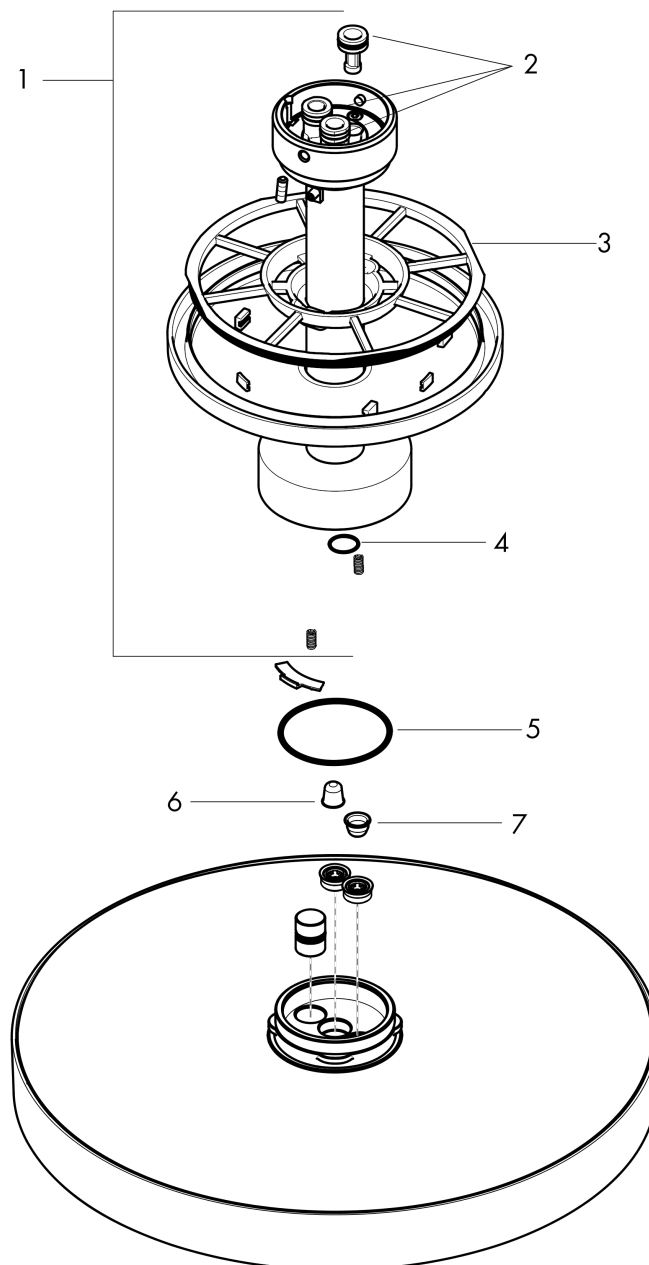

AXOR One
Showerhead 280 2-Jet with Ceiling Mount Trim, 2.5 GPM
 Finishes : **chrome** Part no. : **48483001**

Features

- Consists of: Showerhead, ceiling connector
- shower head size: 280 mm
- Spray modes: PowderRain, Rain
- Flow: 2.5 GPM (9.5 L/Min)
- Showerhead removable for cleaning
- Does not include: Rough

Item details

List Price \$ 1,670.00

Technology

Compliance

Product image

Scale drawing

AXOR One
Showerhead 280 2-Jet with Ceiling Mount Trim, 2.5 GPM
Finishes : **chrome** Part no. : **48483001**

Exploded drawing

Year of production: >08/21

AXOR One
Showerhead 280 2-Jet with Ceiling Mount Trim, 2.5 GPM
 Finishes : **chrome** Part no. : **48483001**

Spare parts list

Year of production: >08/21

Pos.		Part no.	Price	PU
1	shower arm	93975000	-	1
2	O-ring 9x2	98119000	-	1
3	O-ring 120x2,5	93399000	-	1
4	O-ring 11x1,5	98385000	-	1
5	O-ring 45x2,5	98432000	-	1
6	filter	93967000	-	1
7	filter	97735000	-	1