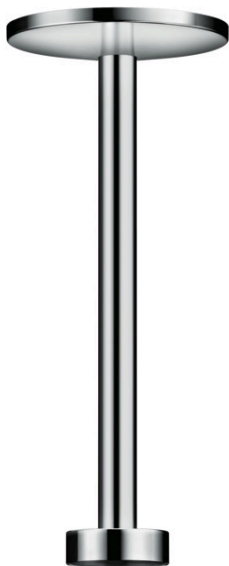

AXOR One
Ceiling Extension Pipe for Showerhead 280 2-Jet
 Finishes : **chrome** Part no. : **48485001**

Features

- length: 300 mm
- solid Brass
- ceiling connector, Escutcheon, Mounting Material, Assembly instructions

Item details

List Price \$ 396.00

Compliance

Product image

Scale drawing