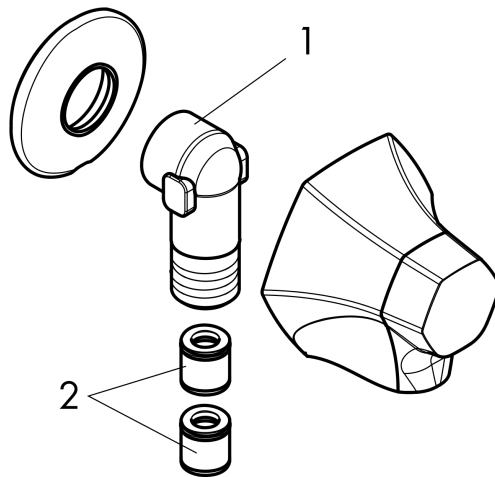

**Locarno**  
**Wall Outlet with Check Valves**  
 Finishes : **chrome** Part no. : **04839000**

**Description**

**Features**

- Metal connection angle
- 1/2" NPT

**Item details**

List Price \$ 108.00

**Compliance**

**Product image**

**Scale drawing**

**Locarno**

**Wall Outlet with Check Valves**

Finishes : **chrome**    Part no. : **04839000**

**Exploded drawing**

Year of production: >02/21

**Locarno**

**Wall Outlet with Check Valves**

Finishes : **chrome**    Part no. : **04839000**

**Spare parts list**

Year of production: >**02/21**

<b>Pos.</b>	<b>Description</b>	<b>Part no.</b>	<b>Price</b>	<b>PU</b>
1	connection angel	98531001	-	1
2	set of non return valves DW 15	94074000	-	1