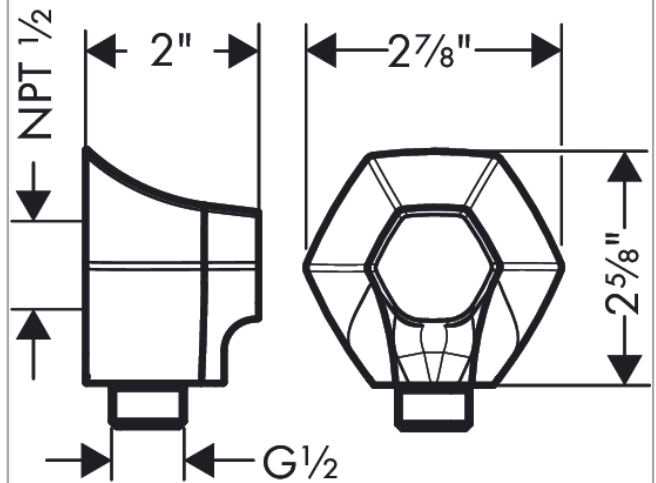

**Locarno**  
**Wall Outlet with Check Valves**  
 Finishes : **chrome** Part no. : **04839000**

**Description**

**Features**

- Metal connection angle
- 1/2" NPT

**Item details**

List Price \$ 108.00

**Compliance**

**Product image**

**Scale drawing**

**Locarno**

**Wall Outlet with Check Valves**

Finishes : **chrome**    Part no. : **04839000**

**Exploded drawing**

Year of production: >02/21

**Locarno**

**Wall Outlet with Check Valves**

Finishes : **chrome**    Part no. : **04839000**

**Spare parts list**

Year of production: >**02/21**

<b>Pos.</b>	<b>Description</b>	<b>Part no.</b>	<b>Price</b>	<b>PU</b>
1	connection angel	98531001	-	1
2	set of non return valves DW 15	94074000	-	1