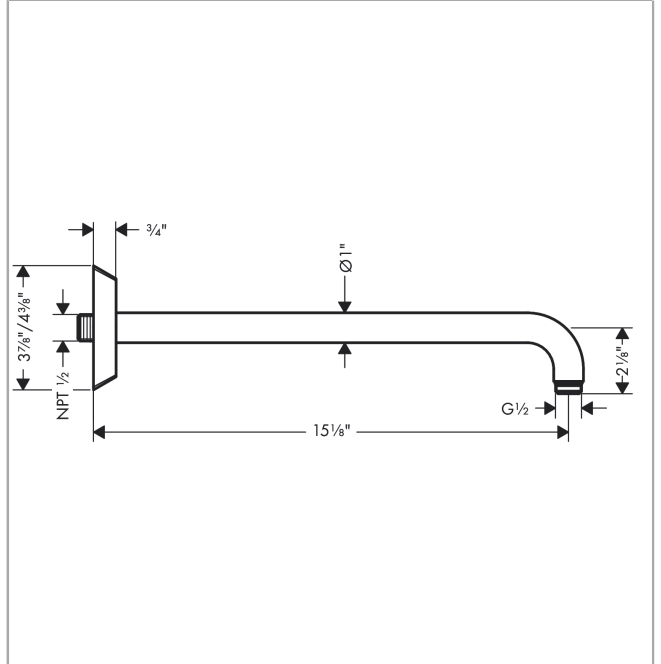

**Locarno
Showerarm, 15"**

Finishes : **chrome** Part no. : **04833000**

Description

Features

- Solid Brass
- Connection type: 1/2" NPT
- Escutcheon, Showerarm

Item details

List Price \$ 228.00

Compliance

Product image

Scale drawing

Locarno
Showerarm, 15"

Finishes : **chrome** Part no. : **04833000**

Exploded drawing

Year of production: >02/21

Locarno

Showerarm, 15"

Finishes : **chrome** Part no. : **04833000**

Spare parts list

Year of production: >02/21

Pos.	Description	Part no.	Price	PU
1	O-ring 16x2	98133000	-	1
2	escutcheon	93890000	-	1