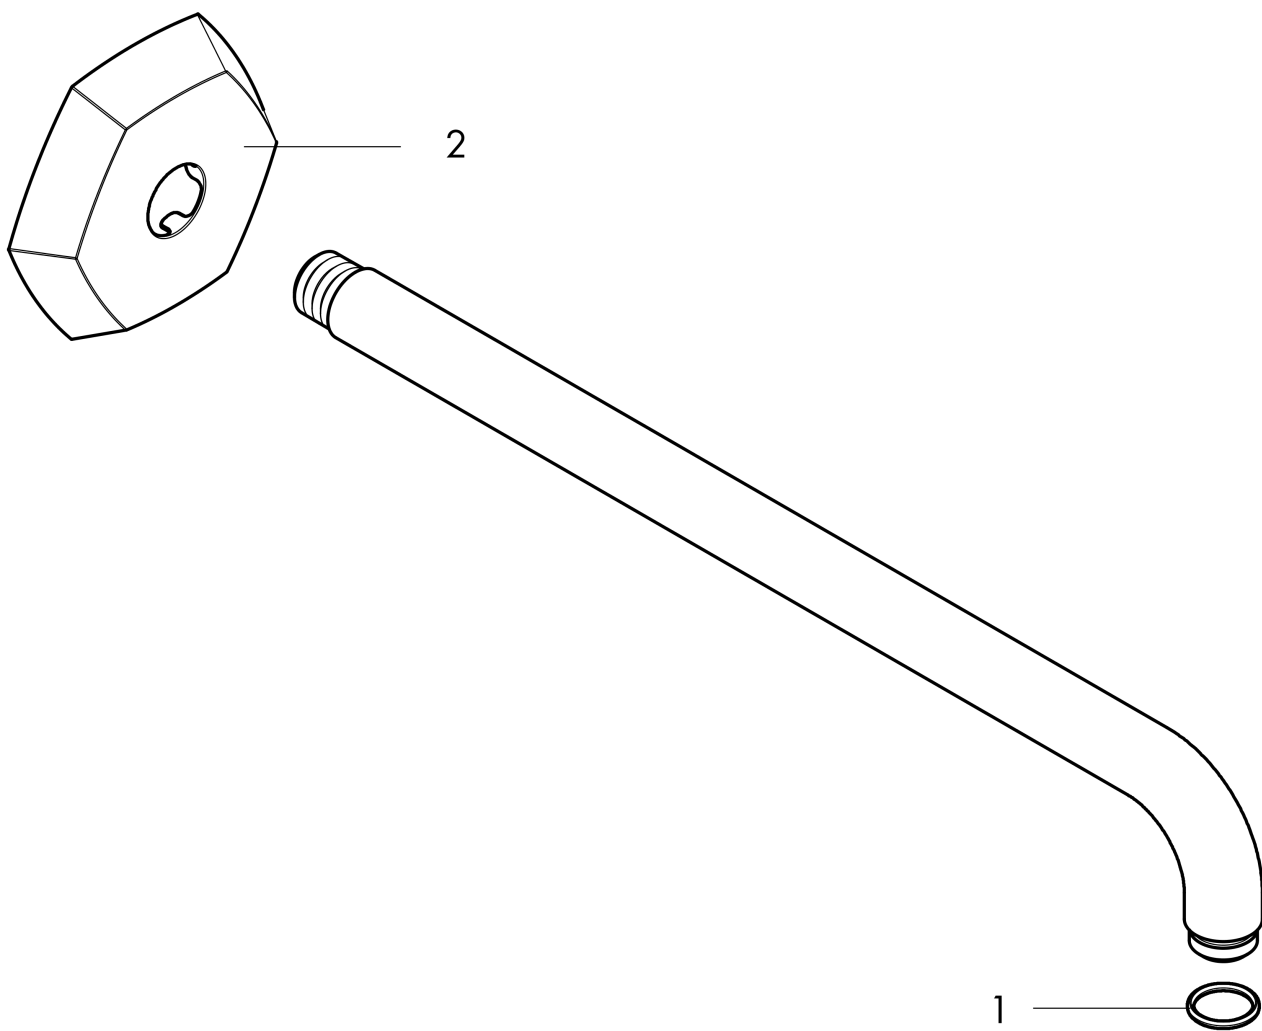

**Locarno
Showerarm, 15"**

Finishes : **chrome** Part no. : **04833000**

Description

Features

- Solid Brass
- Connection type: 1/2" NPT
- Escutcheon, Showerarm

Item details

List Price \$ 228.00

Compliance

Product image

Scale drawing

Locarno
Showerarm, 15"

Finishes : **chrome** Part no. : **04833000**

Exploded drawing

Year of production: >02/21

Locarno

Showerarm, 15"

Finishes : **chrome** Part no. : **04833000**

Spare parts list

Year of production: >02/21

Pos.	Description	Part no.	Price	PU
1	O-ring 16x2	98133000	-	1
2	escutcheon	93890000	-	1