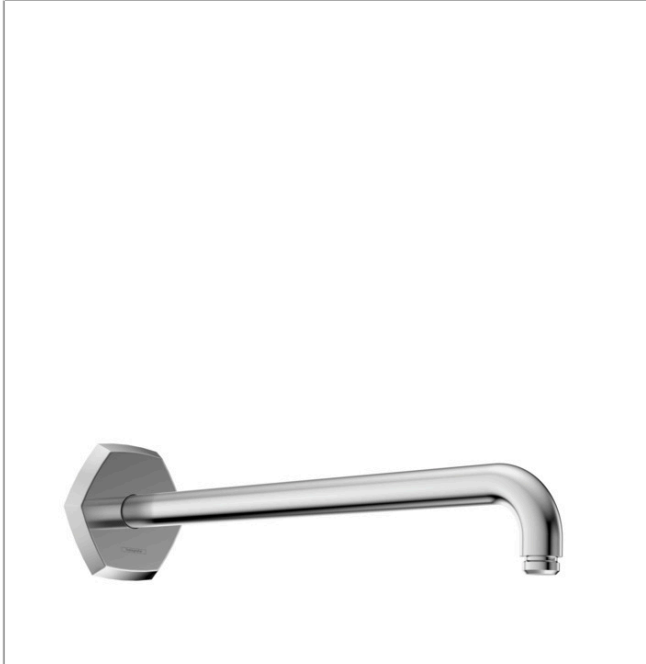

**Locarno
Showerarm, 15"**

Finishes : **chrome** Part no. : **04833000**

Description

Features

- Solid Brass
- Connection type: 1/2" NPT
- Escutcheon, Showerarm

Item details

List Price \$ 228.00

Compliance

Product image

Scale drawing

Locarno
Showerarm, 15"

Finishes : **chrome** Part no. : **04833000**

Exploded drawing

Year of production: >02/21

Locarno

Showerarm, 15"

Finishes : **chrome** Part no. : **04833000**

Spare parts list

Year of production: >02/21

Pos.	Description	Part no.	Price	PU
1	O-ring 16x2	98133000	-	1
2	escutcheon	93890000	-	1