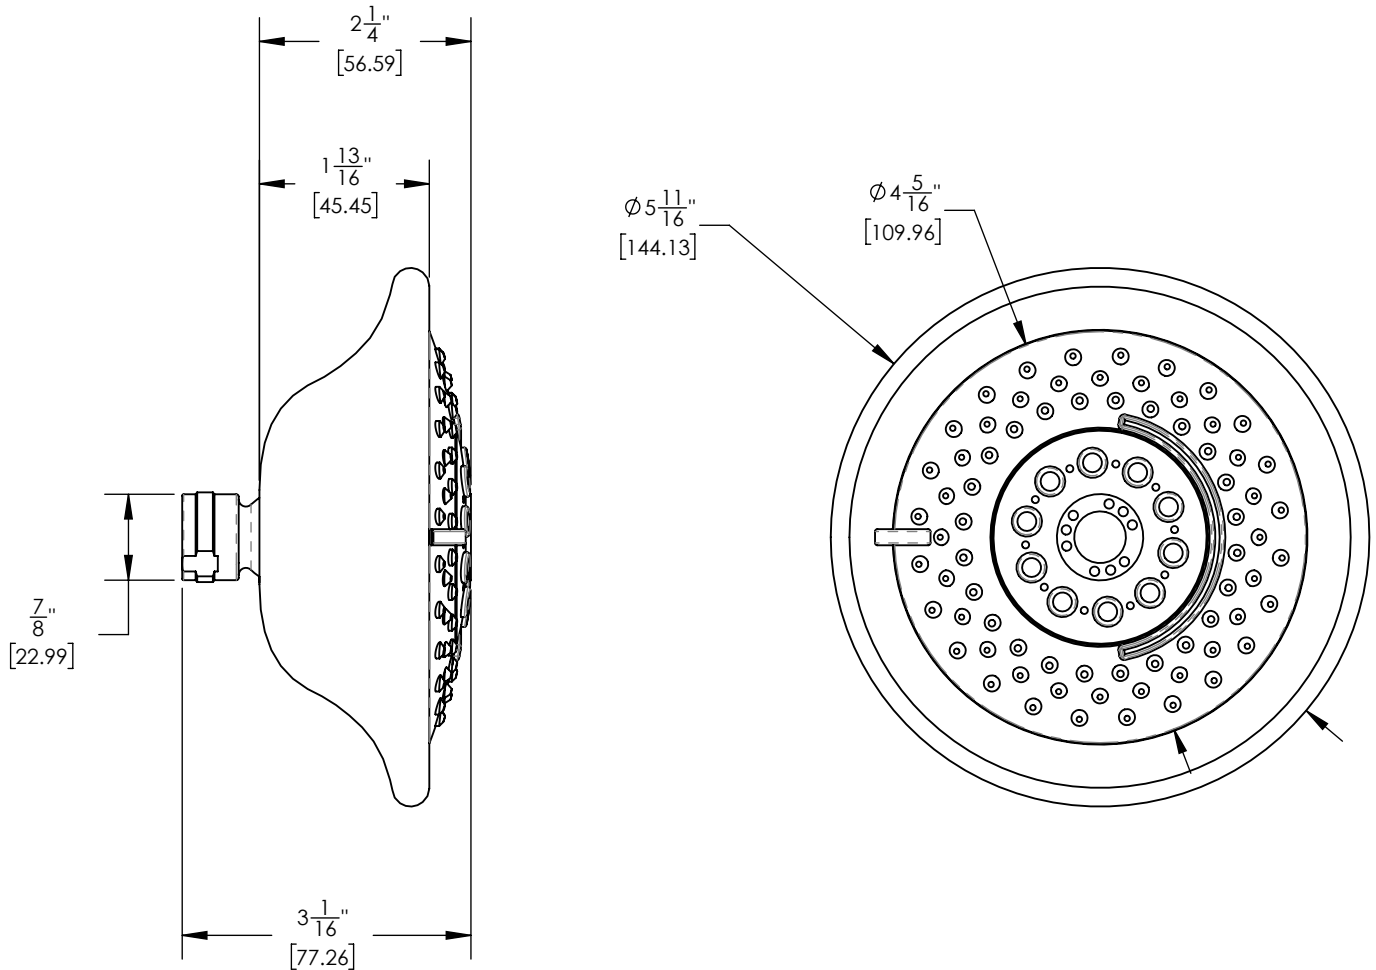

■ PRODUCT DIMENSIONS

www.phylrich.com

1261 Logan Avenue, Costa Mesa, California 92626.
Phone: 714.361.4800 Fax: 714.617.3120

Rev-

CODES & STANDARDS

ASME A112.181/ CSA B1251, ASME 112.18.2/ CSA B125.2, ANSI NSF, CEC

WARRANTY

Mechanical Warranty: 10 Years from date of purchase.
Finish Warranty: See catalog for further information.