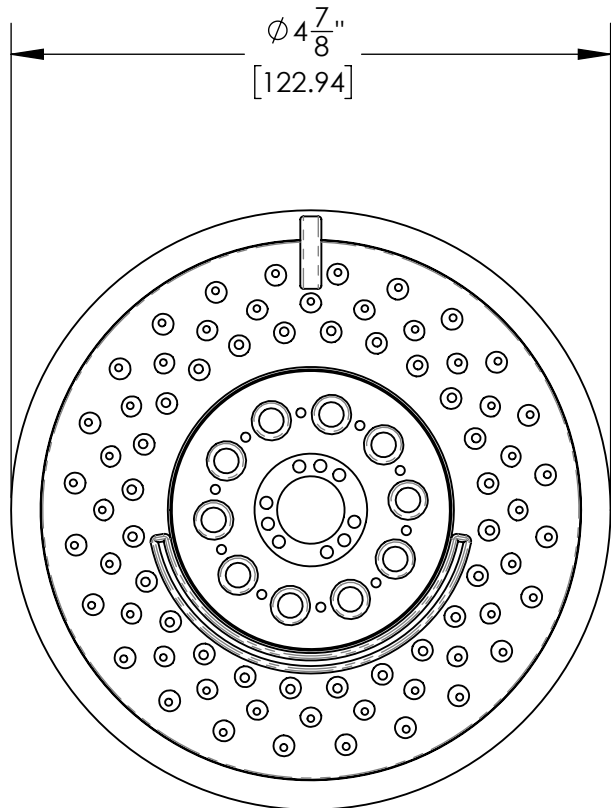

3-454

PRODUCT FEATURES

- Four Functions: Aerated, Blade, Massage & Rain
- 5" Shower Head
- Contemporary Style
- **Shower Head only**

TECHNICAL DETAILS

ADA Compliance: No
Flow Restriction: 1.8 gpm

PRODUCT DIMENSIONS