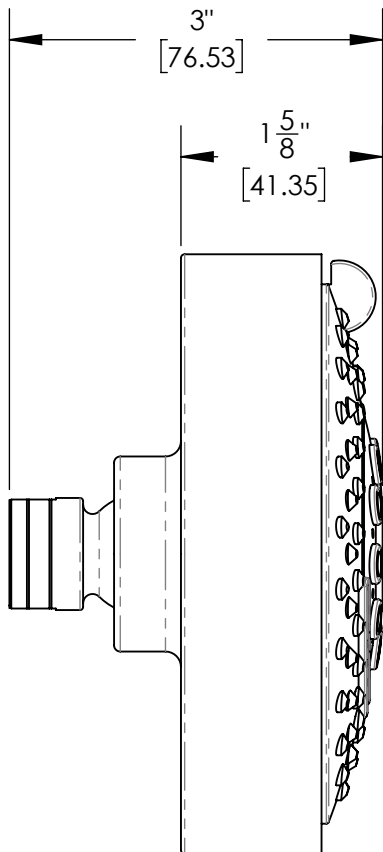

3-454

PRODUCT FEATURES

- Four Functions: Aerated, Blade, Massage & Rain
- 5" Shower Head
- Contemporary Style
- **Shower Head only**

TECHNICAL DETAILS

ADA Compliance: No
Flow Restriction: 1.8 gpm

PRODUCT DIMENSIONS