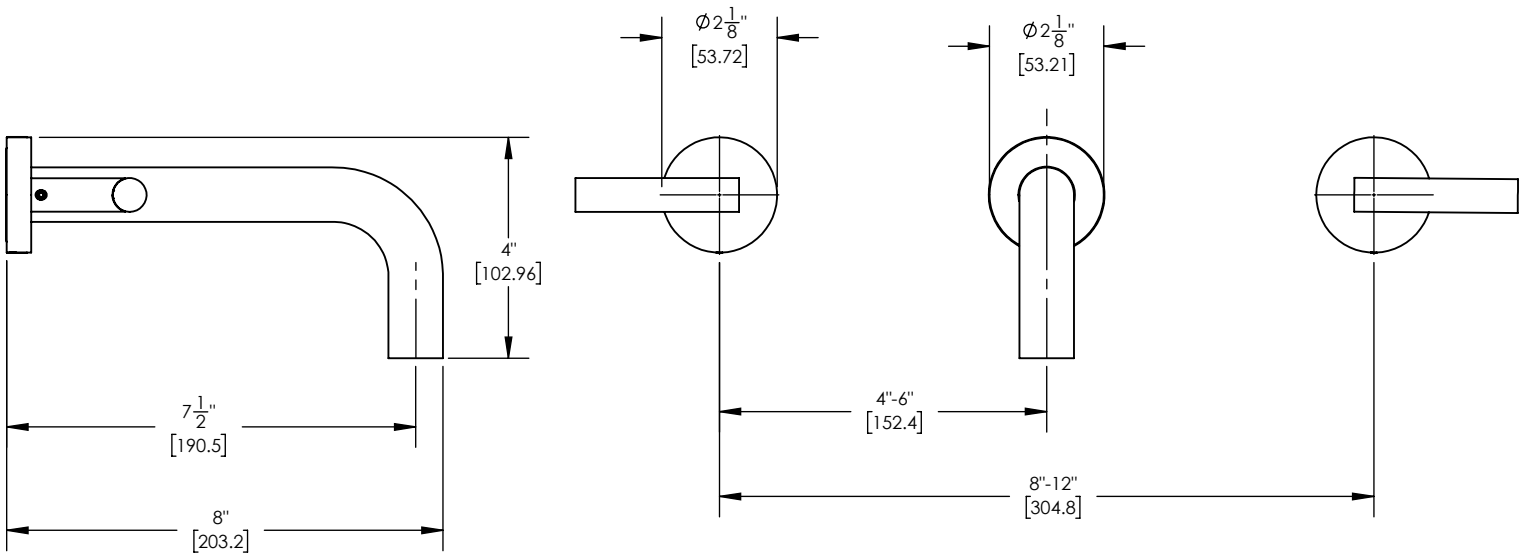

Wall Lavatory Set w/ Lever Handles

120-12

■ PRODUCT FEATURES

- Style: Transitional
- Collection: Transition
- Temperature Controlled By Handles
- Lever Handles
-
-

■ TECHNICAL DETAILS

ADA Compliance: Yes
Drain Assembly Material: Brass
Fitting Hole Diameter: 1 1/8"
Number of Holes: Three Hole
Number of Handles: Two
Handle Turn Angle: Quarter Turn
Spout Reach: 7 1/2"
Installation Type: Wall Mounted
Primary Material: Brass
Valve Material: Ceramic
Flow Restriction: 1.2 gpm
Water Pressure Maximum: 85 PSI
Water Pressure Minimum: 20 PSI
Water Pressure Recommended: 60 PSI

■ PRODUCT DIMENSIONS

www.phylrich.com

1261 Logan Avenue, Costa Mesa, California 92626.
Phone: 714.361.4800 Fax: 714.617.3120

Rev-

CODES & STANDARDS

ASME A112.181/ CSA B1251, ASME 112.18.2/ CSA B125.2, ANSI NSF, CEC