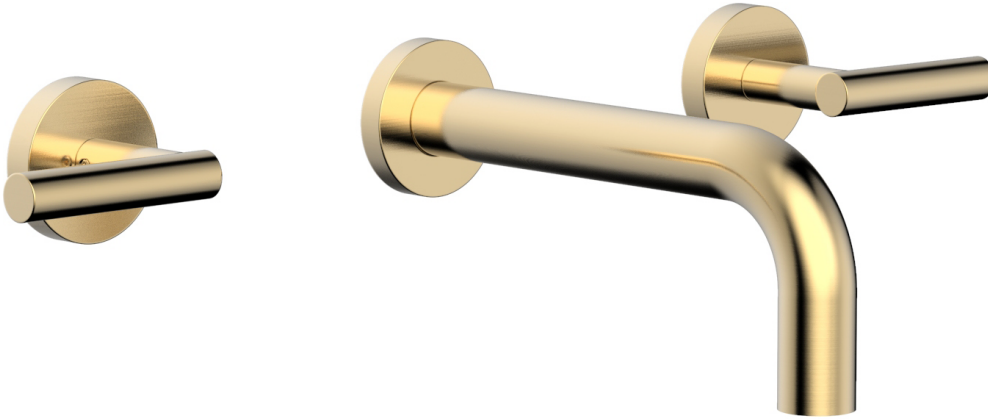

Wall Lavatory Set w/ Lever Handles

120-12

■ PRODUCT FEATURES

- Style: Transitional
- Collection: Transition
- Temperature Controlled By Handles
- Lever Handles
-
-

■ TECHNICAL DETAILS

ADA Compliance: Yes
Drain Assembly Material: Brass
Fitting Hole Diameter: 1 1/8"
Number of Holes: Three Hole
Number of Handles: Two
Handle Turn Angle: Quarter Turn
Spout Reach: 7 1/2"
Installation Type: Wall Mounted
Primary Material: Brass
Valve Material: Ceramic
Flow Restriction: 1.2 gpm
Water Pressure Maximum: 85 PSI
Water Pressure Minimum: 20 PSI
Water Pressure Recommended: 60 PSI