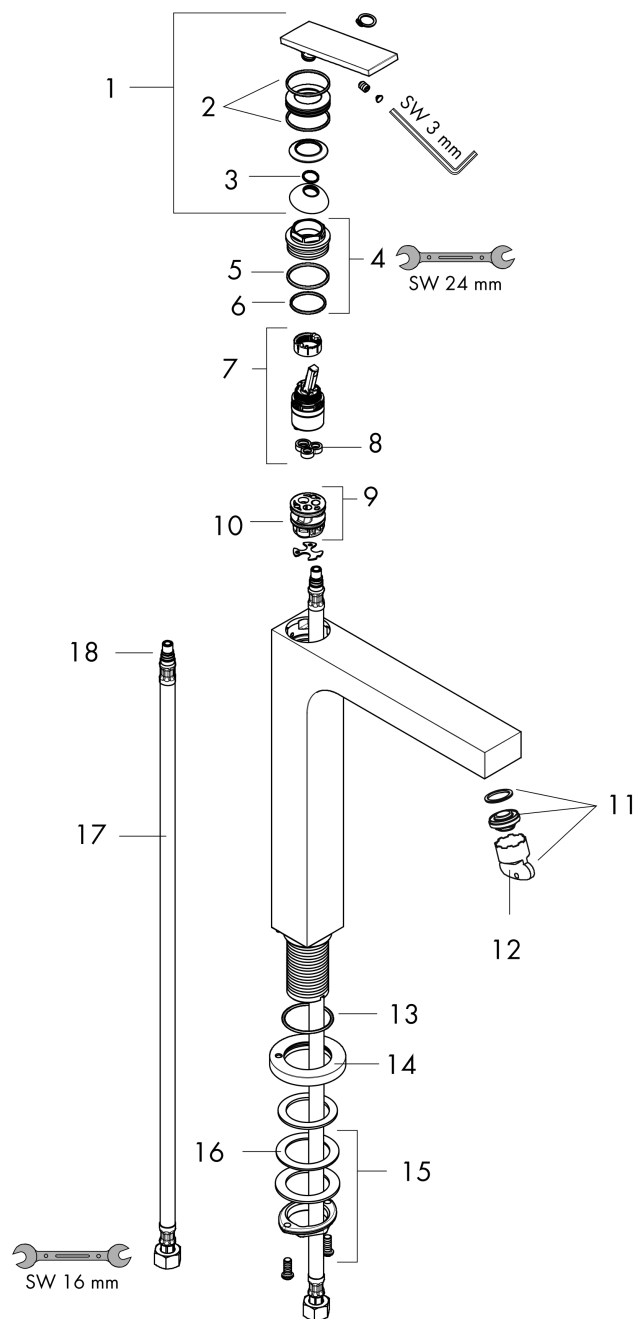

AXOR Citterio
Single-Hole Faucet 280- Rhombic Cut, 1.2 GPM
 Product Finish: **chrome** Part no. : **39151001**

Features

- Spray modes: Aerated spray
- Flow: 1.2 GPM (4.5 L/Min)
- Ceramic cartridge
- Does not include: Pop-up assembly

Item details

List Price \$ 1,771.00

Technology

Design awards

Compliance

Product image

Scale drawing

AXOR Citterio
Single-Hole Faucet 280- Rhombic Cut, 1.2 GPM
 Product Finish: **chrome** Part no. : **39151001**

Exploded drawing

Year of production: >08/21

AXOR Citterio
Single-Hole Faucet 280- Rhombic Cut, 1.2 GPM
 Product Finish: **chrome** Part no. : **39151001**

Spare parts list

Year of production: >08/21

Pos.		Part no.	Price	PU
1	handle	94383000	-	1
2	O-ring 30x1,5	98433000	-	1
3	O-ring 11x1	92924000	-	1
4	nut	94092000	-	1
5	O-ring 29x2	98391000	-	1
6	O-ring 25x1,5	98146000	-	1
7	cartridge, assy	92900000	-	1
8	seal	93383000	-	1
9	adapter for cartridge	98866000	-	1
10	O-ring 23x2	98398000	-	1
11	aerator M24x1 (5 l/min)	95282000	-	1
12	special tool	95290000	-	1
13	O-ring 36x2	98156000	-	1
14	escutcheon	97807000	-	1
15	fixing set (Ø 32)	13961000	-	1
16	lever collar	97548000	-	1
17	connection hose 35½" M8x0,75 3/8"	96316001	-	1
18	O-ring 7x1,5	98422000	-	1