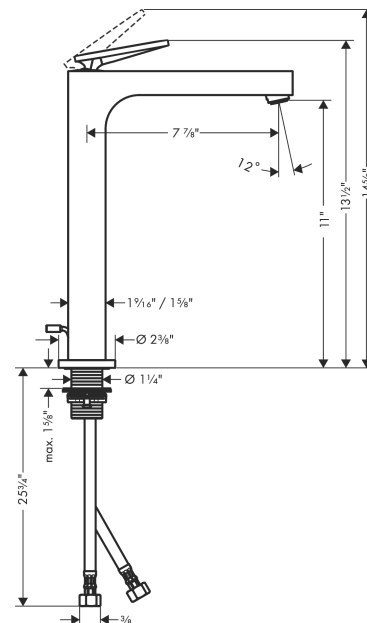

AXOR Citterio
Single-Hole Faucet 280- Rhombic Cut, 1.2 GPM
 Product Finish: **chrome** Part no. : **39151001**

Features

- Spray modes: Aerated spray
- Flow: 1.2 GPM (4.5 L/Min)
- Ceramic cartridge
- Does not include: Pop-up assembly

Item details

List Price \$ 1,771.00

Technology

Design awards

Compliance

Product image

Scale drawing

AXOR Citterio
Single-Hole Faucet 280- Rhombic Cut, 1.2 GPM
 Product Finish: **chrome** Part no. : **39151001**

Exploded drawing

Year of production: >08/21

AXOR Citterio
Single-Hole Faucet 280- Rhombic Cut, 1.2 GPM
 Product Finish: **chrome** Part no. : **39151001**

Spare parts list

Year of production: >08/21

Pos.		Part no.	Price	PU
1	handle	94383000	-	1
2	O-ring 30x1,5	98433000	-	1
3	O-ring 11x1	92924000	-	1
4	nut	94092000	-	1
5	O-ring 29x2	98391000	-	1
6	O-ring 25x1,5	98146000	-	1
7	cartridge, assy	92900000	-	1
8	seal	93383000	-	1
9	adapter for cartridge	98866000	-	1
10	O-ring 23x2	98398000	-	1
11	aerator M24x1 (5 l/min)	95282000	-	1
12	special tool	95290000	-	1
13	O-ring 36x2	98156000	-	1
14	escutcheon	97807000	-	1
15	fixing set (Ø 32)	13961000	-	1
16	lever collar	97548000	-	1
17	connection hose 35½" M8x0,75 3/8"	96316001	-	1
18	O-ring 7x1,5	98422000	-	1