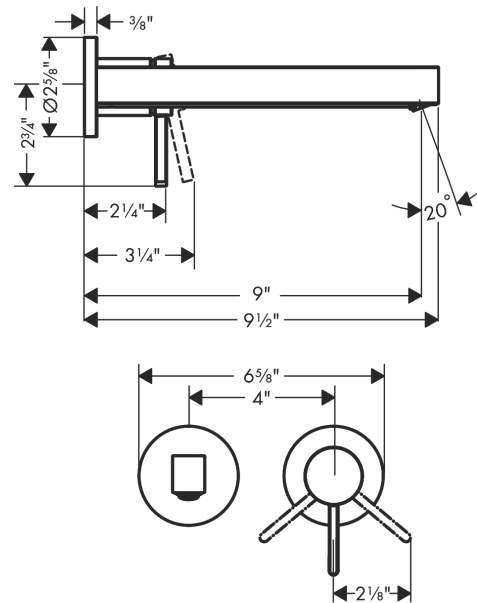

**Finoris**  
**Wall-Mounted Single-Handle Faucet Trim, 1.2 GPM**  
 Finishes : **chrome** Part no. : **76050001**

**Description**

**Features**

- Spray modes: Aerated spray
- Flow: 1.2 GPM (4.5 L/Min)
- Ceramic cartridge
- Does not include: basic set

**Finoris**  
**Wall-Mounted Single-Handle Faucet Trim, 1.2 GPM**  
 Finishes : **chrome** Part no. : **76050001**

Exploded drawing

Year of production: >11/21

**Finoris**  
**Wall-Mounted Single-Handle Faucet Trim, 1.2 GPM**  
 Finishes : **chrome** Part no. : **76050001**

### Spare parts list

Year of production: >11/21

Pos.	Description	Part no.	Price	PU
1	handle	93986000	-	1
2	hollow set screw M5x5	98446000	-	1
3	sleeve	93989000	-	1
4	escutcheon for handle	93988000	-	1
5	washer	97600000	-	1
6	nut	93141000	-	1
7	O-ring 34x2	98383000	-	1
8	cartridge, assy	93760000	-	1
9	seal	93383000	-	1
10	adapter for cartridge	95634000	-	1
11	O-ring 26x2	98147000	-	1
12	spout 225 mm	93985000	-	1
13	hollow set screw M5x6	97768000	-	1
14	spray former	93973000	-	1
15	special tool	98987000	-	1
16	escutcheon for spout	93987000	-	1
17	connecting thread G½	95626000	-	1
18	O-ring 13x2	98128000	-	1
19	fixing set	97971000	-	1
20	extension set 25 mm for 13622180	31971000	-	1