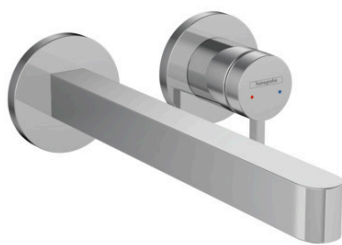

Finoris
Wall-Mounted Single-Handle Faucet Trim, 1.2 GPM
Finishes : **chrome** Part no. : **76050001**

Description

Features

- Spray modes: Aerated spray
- Flow: 1.2 GPM (4.5 L/Min)
- Ceramic cartridge
- Does not include: basic set

Item details

List Price $ 703.71

Technology

Design awards

reddot winner 2021

Compliance

Product image