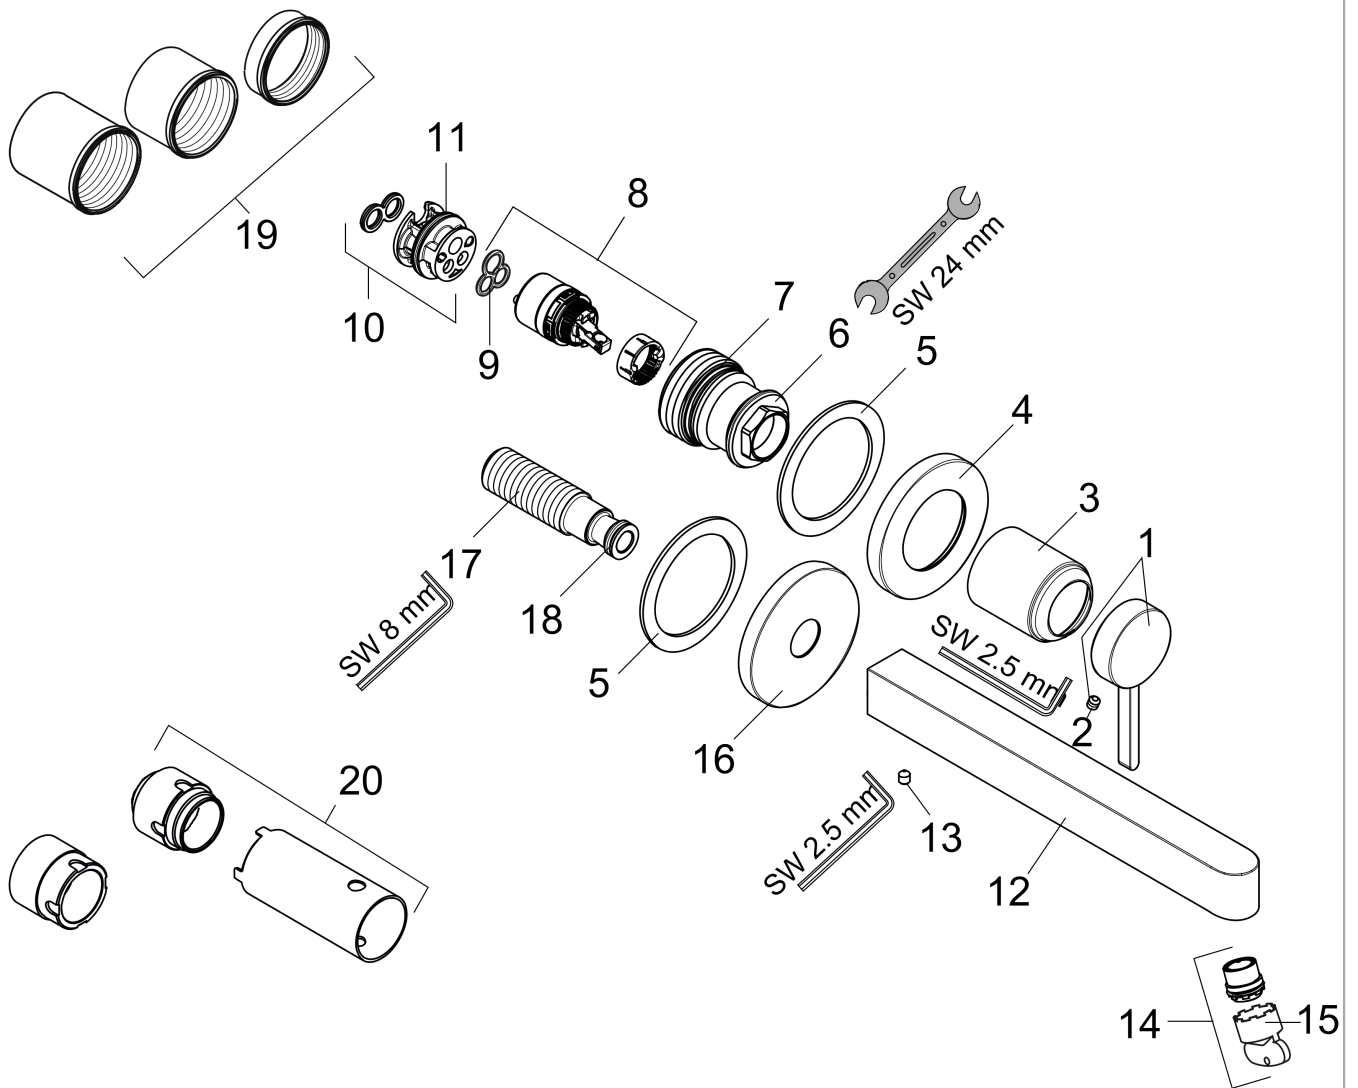

**Finoris**  
**Wall-Mounted Single-Handle Faucet Trim, 1.2 GPM**  
 Finishes : **chrome** Part no. : **76050001**

**Description**

**Features**

- Spray modes: Aerated spray
- Flow: 1.2 GPM (4.5 L/Min)
- Ceramic cartridge
- Does not include: basic set

**Finoris**  
**Wall-Mounted Single-Handle Faucet Trim, 1.2 GPM**  
 Finishes : **chrome** Part no. : **76050001**

Exploded drawing

Year of production: >11/21

**Finoris**  
**Wall-Mounted Single-Handle Faucet Trim, 1.2 GPM**  
 Finishes : **chrome** Part no. : **76050001**

### Spare parts list

Year of production: >11/21

Pos.	Description	Part no.	Price	PU
1	handle	93986000	-	1
2	hollow set screw M5x5	98446000	-	1
3	sleeve	93989000	-	1
4	escutcheon for handle	93988000	-	1
5	washer	97600000	-	1
6	nut	93141000	-	1
7	O-ring 34x2	98383000	-	1
8	cartridge, assy	93760000	-	1
9	seal	93383000	-	1
10	adapter for cartridge	95634000	-	1
11	O-ring 26x2	98147000	-	1
12	spout 225 mm	93985000	-	1
13	hollow set screw M5x6	97768000	-	1
14	spray former	93973000	-	1
15	special tool	98987000	-	1
16	escutcheon for spout	93987000	-	1
17	connecting thread G½	95626000	-	1
18	O-ring 13x2	98128000	-	1
19	fixing set	97971000	-	1
20	extension set 25 mm for 13622180	31971000	-	1