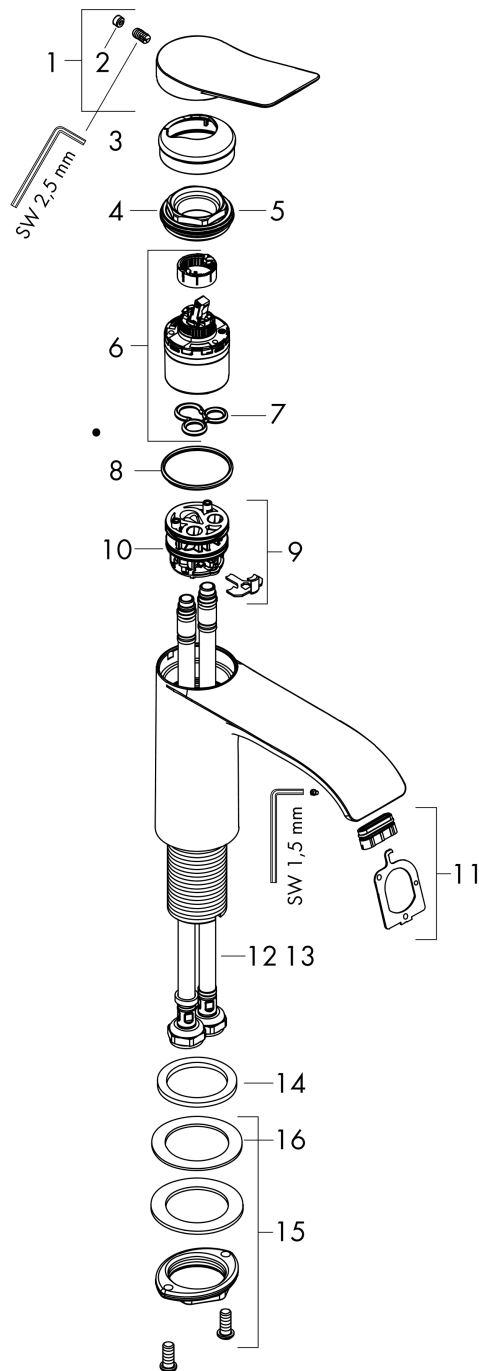

Vivenis

Single lever basin mixer 250 for washbowls without waste set

Surfaces: **Chrome** Article Number: **75042000**

Description

product features

- ComfortZone 250
- projection: 191 mm
- spray type: WaterfallStream
- maximum flow rate at 3 bar: 5 l/min
- ceramic cartridge
- temperature limitation adjustable
- suitable for continuous flow water heaters
- connection type: G 3/8 connections
- connection dimension: DN15

Technology

Design awards

reddot winner 2021

Product image

Scale drawing

Flowchart

Vivenis
Single lever basin mixer 250 for washbowls without waste set
 Surfaces: **Chrome** Article Number: **75042000**

Exploded Drawing

Year of production: >06/21

Vivenis

Single lever basin mixer 250 for washbowls without waste set

Surfaces: **Chrome** Article Number: **75042000**

Spare part list

Year of production: >06/21

Pos.	Description	Article Number	Price	PU
1	handle	94277000	-	1
2	screw cover	93735460	-	1
3	escutcheon	94027000	-	1
4	nut	93995000	-	1
5	O-ring 35x1,5	92114000	-	1
6	cartridge, assy	93897000	-	1
7	seal	95008000	-	1
8	O-ring 35x2	92604000	-	1
9	adapter for cartridge	98750000	-	1
10	O-Ring 30x2	98186000	-	1
11	spray former	94275000	-	1
12	flat seal	98749000	-	1
13	connection hose 600 mm M8x0,75 G3/8	96556000	-	1
14	O-ring 6,6x1,6	93019000	-	1
15	fixing set (Ø 32)	13961000	-	1
16	lever collar	97548000	-	1
a	fixation extension 35 mm	13898000	-	1