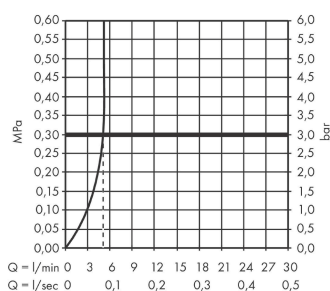

Vivenis

Single lever basin mixer 250 for washbowls without waste set

Surfaces: **Chrome** Article Number: **75042000**

Description

product features

- ComfortZone 250
- projection: 191 mm
- spray type: WaterfallStream
- maximum flow rate at 3 bar: 5 l/min
- ceramic cartridge
- temperature limitation adjustable
- suitable for continuous flow water heaters
- connection type: G 3/8 connections
- connection dimension: DN15

Technology

Design awards

reddot winner 2021

Product image

Scale drawing

Flowchart

Vivenis
Single lever basin mixer 250 for washbowls without waste set
 Surfaces: **Chrome** Article Number: **75042000**

Exploded Drawing