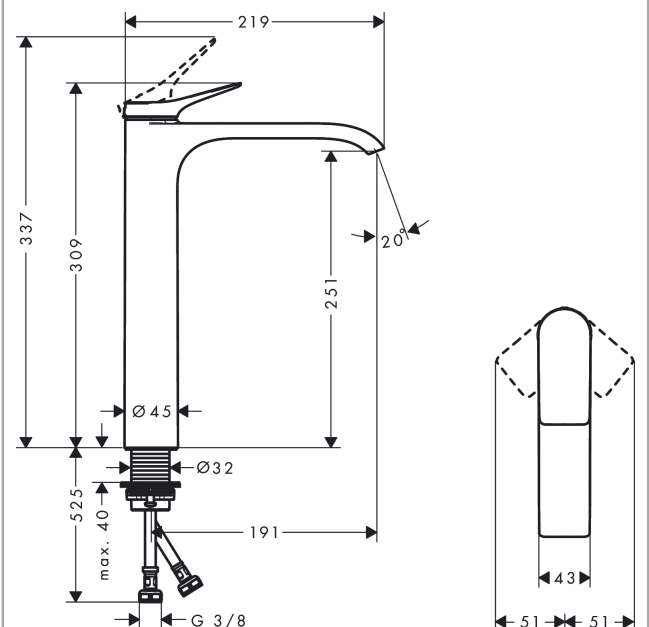

Vivenis

Single lever basin mixer 250 for washbowls without waste set

Surfaces: **Chrome** Article Number: **75042000**

Description

product features

- ComfortZone 250
- projection: 191 mm
- spray type: WaterfallStream
- maximum flow rate at 3 bar: 5 l/min
- ceramic cartridge
- temperature limitation adjustable
- suitable for continuous flow water heaters
- connection type: G 3/8 connections
- connection dimension: DN15

Technology

Design awards

reddot winner 2021

Product image

Scale drawing

Flowchart

Vivenis
Single lever basin mixer 250 for washbowls without waste set
 Surfaces: **Chrome** Article Number: **75042000**

Exploded Drawing

Year of production: >06/21

Vivenis

Single lever basin mixer 250 for washbowls without waste set

Surfaces: **Chrome** Article Number: **75042000**

Spare part list

Year of production: >06/21

Pos.	Description	Article Number	Price	PU
1	handle	94277000	-	1
2	screw cover	93735460	-	1
3	escutcheon	94027000	-	1
4	nut	93995000	-	1
5	O-ring 35x1,5	92114000	-	1
6	cartridge, assy	93897000	-	1
7	seal	95008000	-	1
8	O-ring 35x2	92604000	-	1
9	adapter for cartridge	98750000	-	1
10	O-Ring 30x2	98186000	-	1
11	spray former	94275000	-	1
12	flat seal	98749000	-	1
13	connection hose 600 mm M8x0,75 G3/8	96556000	-	1
14	O-ring 6,6x1,6	93019000	-	1
15	fixing set (Ø 32)	13961000	-	1
16	lever collar	97548000	-	1
a	fixation extension 35 mm	13898000	-	1