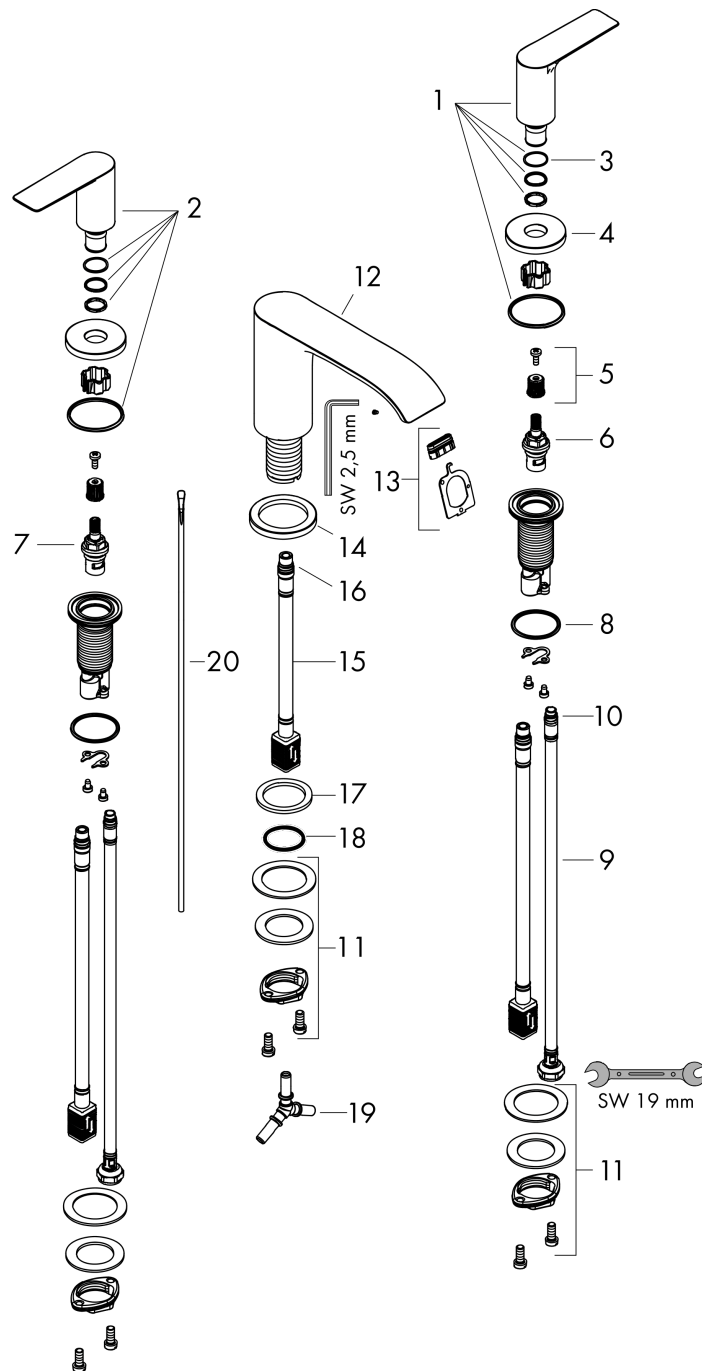

Vivenis

3-hole basin mixer 90 with pop-up waste set

Surfaces: **Chrome** Article Number: **75033000**

Description

product features

- consists of: 3-hole basin mixer, waste set
- ComfortZone 90
- projection: 150 mm
- spray type: WaterfallStream
- maximum flow rate at 3 bar: 5 l/min
- ceramic valves hot/ cold 90°
- suitable for continuous flow water heaters
- pop-up waste set G 1¼
- material waste set: metal
- connection type: G ¾ connections
- connection dimension: DN15

Technology

Design awards

reddot winner 2021

Product image

Scale drawing

Flowchart

Vivenis
3-hole basin mixer 90 with pop-up waste set
 Surfaces: **Chrome** Article Number: **75033000**

Exploded Drawing

Year of production: >06/21

Vivenis

3-hole basin mixer 90 with pop-up waste set

Surfaces: **Chrome** Article Number: **75033000**

Spare part list

Year of production: >06/21

Pos.	Description	Article Number	Price	PU
1	handle for cold water	94307000	-	1
2	handle for hot water	94306000	-	1
3	O-Ring 14x1,5	98201000	-	1
4	escutcheon for handle	92956000	-	1
5	handle fixing set	98932000	-	1
6	shut off unit left closing	95366000	-	1
7	shut off unit right closing	98817000	-	1
8	O-ring 33x2,5	92907000	-	1
9	connection hose 450 mm M8x0,75 G3/8	97206000	-	1
10	O-ring 6,6x1,6	93019000	-	1
11	fixing set (Ø 28)	92909000	-	1
12	spout cpl.	94308000	-	1
13	spray former	94275000	-	1
14	escutcheon for spout	94309000	-	1
15	connection hose 200 mm M10x1	92913000	-	1
16	O-ring 8x1,75	97827000	-	1
17	flat seal	98749000	-	1
18	O-ring 26x4	92191000	-	1
19	hose connection angel	92905000	-	1
20	pull rod	96657000	-	1
a	pop up waste	94139000	-	1