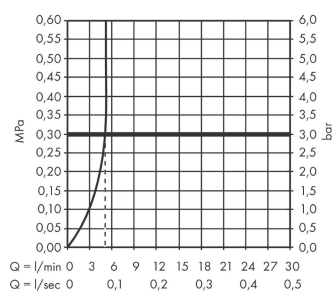

Vivenis

3-hole basin mixer 90 with pop-up waste set

Surfaces: **Chrome** Article Number: **75033000**

Description

product features

- consists of: 3-hole basin mixer, waste set
- ComfortZone 90
- projection: 150 mm
- spray type: WaterfallStream
- maximum flow rate at 3 bar: 5 l/min
- ceramic valves hot/ cold 90°
- suitable for continuous flow water heaters
- pop-up waste set G 1¼
- material waste set: metal
- connection type: G ¾ connections
- connection dimension: DN15

Technology

Design awards

reddot winner 2021

Product image

Scale drawing

Flowchart

Vivenis
3-hole basin mixer 90 with pop-up waste set
 Surfaces: **Chrome** Article Number: **75033000**

Exploded Drawing