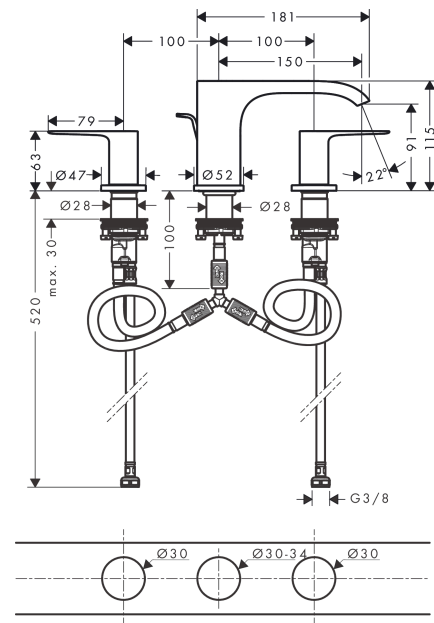

Vivenis

3-hole basin mixer 90 with pop-up waste set

Surfaces: **Chrome** Article Number: **75033000**

Description

product features

- consists of: 3-hole basin mixer, waste set
- ComfortZone 90
- projection: 150 mm
- spray type: WaterfallStream
- maximum flow rate at 3 bar: 5 l/min
- ceramic valves hot/ cold 90°
- suitable for continuous flow water heaters
- pop-up waste set G 1¼
- material waste set: metal
- connection type: G ¾ connections
- connection dimension: DN15

Technology

Design awards

reddot winner 2021

Product image

Scale drawing

Flowchart

Vivenis
3-hole basin mixer 90 with pop-up waste set
 Surfaces: **Chrome** Article Number: **75033000**

Exploded Drawing

Year of production: >06/21

Vivenis

3-hole basin mixer 90 with pop-up waste set

Surfaces: **Chrome** Article Number: **75033000**

Spare part list

Year of production: >06/21

Pos.	Description	Article Number	Price	PU
1	handle for cold water	94307000	-	1
2	handle for hot water	94306000	-	1
3	O-Ring 14x1,5	98201000	-	1
4	escutcheon for handle	92956000	-	1
5	handle fixing set	98932000	-	1
6	shut off unit left closing	95366000	-	1
7	shut off unit right closing	98817000	-	1
8	O-ring 33x2,5	92907000	-	1
9	connection hose 450 mm M8x0,75 G3/8	97206000	-	1
10	O-ring 6,6x1,6	93019000	-	1
11	fixing set (Ø 28)	92909000	-	1
12	spout cpl.	94308000	-	1
13	spray former	94275000	-	1
14	escutcheon for spout	94309000	-	1
15	connection hose 200 mm M10x1	92913000	-	1
16	O-ring 8x1,75	97827000	-	1
17	flat seal	98749000	-	1
18	O-ring 26x4	92191000	-	1
19	hose connection angel	92905000	-	1
20	pull rod	96657000	-	1
a	pop up waste	94139000	-	1