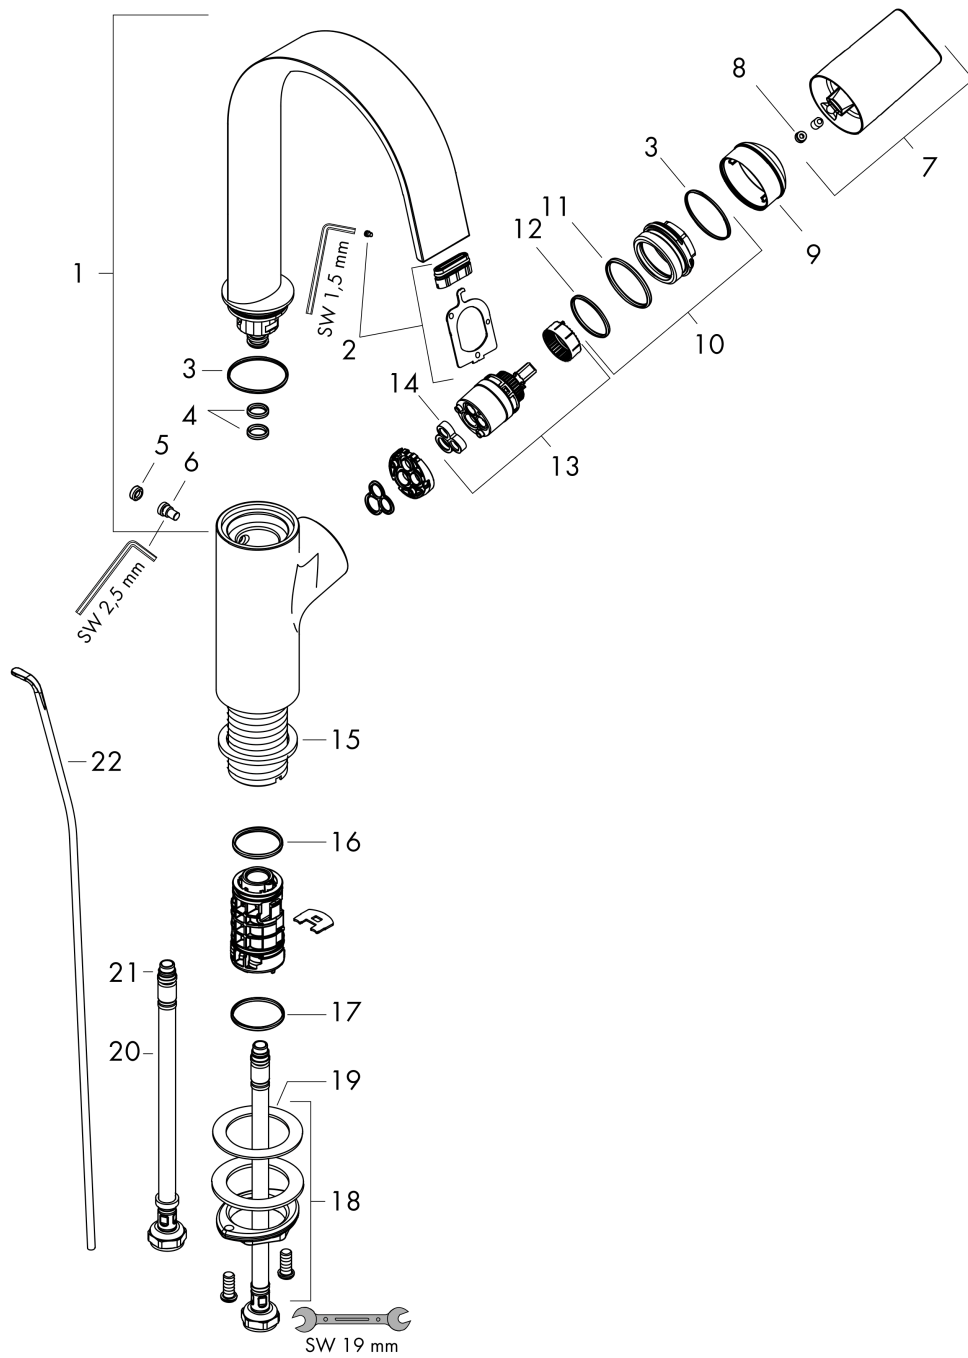

Vivenis

Single lever basin mixer 210 with swivel spout and pop-up waste set

Surfaces: **Chrome** Article Number: **75030000**

Description

product features

- consists of: single lever basin mixer, waste set
- ComfortZone 210
- projection: 139 mm
- swivel range 120°
- spray type: WaterfallStream
- maximum flow rate at 3 bar: 5 l/min
- ceramic cartridge
- temperature limitation adjustable
- suitable for continuous flow water heaters
- pop-up waste set G 1¼
- material waste set: metal
- connection type: G ¾ connections
- connection dimension: DN15

Technology

Design awards

reddot winner 2021

Product image

Scale drawing

Vivenis

Single lever basin mixer 210 with swivel spout and pop-up waste set

Surfaces: **Chrome** Article Number: **75030000**

Flowchart

Vivenis

Single lever basin mixer 210 with swivel spout and pop-up waste set

Surfaces: **Chrome** Article Number: **75030000**

Exploded Drawing

Year of production: >06/21

Vivenis

Single lever basin mixer 210 with swivel spout and pop-up waste set

Surfaces: **Chrome** Article Number: **75030000**

Spare part list

Year of production: >06/21

Pos.	Description	Article Number	Price	PU
1	spout cpl.	94304000	-	1
2	spray former	94275000	-	1
3	O-ring 30x1,5	98433000	-	1
4	O-ring 8x2	98112000	-	1
5	plug	93087000	-	1
6	screw	93088000	-	1
7	handle	94305000	-	1
8	screw cover	93735460	-	1
9	flange	93737000	-	1
10	nut	92926000	-	1
11	O-ring 29x2	98391000	-	1
12	O-ring 25x1,5	98146000	-	1
13	cartridge, assy	93760000	-	1
14	seal	93383000	-	1
15	flat seal	98749000	-	1
16	O-ring 24x2	98388000	-	1
17	O-ring 26x1,5	98390000	-	1
18	fixing set (Ø 32)	13961000	-	1
19	lever collar	97548000	-	1
20	connection hose 450 mm M8x0,75 G3/8	97206000	-	1
21	O-ring 6,6x1,6	93019000	-	1
22	pull rod	96657000	-	1
a	pop up waste	94139000	-	1
b	fixation extension 35 mm	13898000	-	1