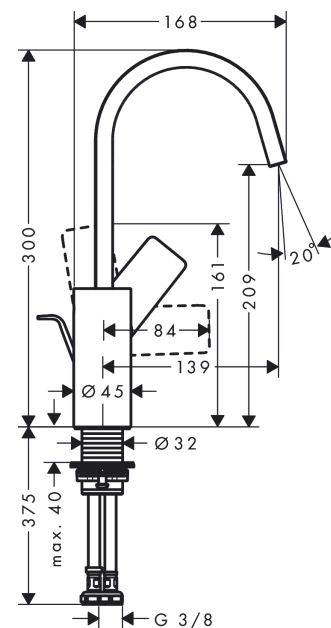

Vivenis

Single lever basin mixer 210 with swivel spout and pop-up waste set

Surfaces: **Chrome** Article Number: **75030000**

Description

product features

- consists of: single lever basin mixer, waste set
- ComfortZone 210
- projection: 139 mm
- swivel range 120°
- spray type: WaterfallStream
- maximum flow rate at 3 bar: 5 l/min
- ceramic cartridge
- temperature limitation adjustable
- suitable for continuous flow water heaters
- pop-up waste set G 1¼
- material waste set: metal
- connection type: G ¾ connections
- connection dimension: DN15

Technology

Design awards

reddot winner 2021

Product image

Scale drawing

Vivenis

Single lever basin mixer 210 with swivel spout and pop-up waste set

Surfaces: **Chrome** Article Number: **75030000**

Flowchart

Vivenis

Single lever basin mixer 210 with swivel spout and pop-up waste set

Surfaces: **Chrome** Article Number: **75030000**

Exploded Drawing

Year of production: >06/21

Vivenis

Single lever basin mixer 210 with swivel spout and pop-up waste set

Surfaces: **Chrome** Article Number: **75030000**

Spare part list

Year of production: >06/21

Pos.	Description	Article Number	Price	PU
1	spout cpl.	94304000	-	1
2	spray former	94275000	-	1
3	O-ring 30x1,5	98433000	-	1
4	O-ring 8x2	98112000	-	1
5	plug	93087000	-	1
6	screw	93088000	-	1
7	handle	94305000	-	1
8	screw cover	93735460	-	1
9	flange	93737000	-	1
10	nut	92926000	-	1
11	O-ring 29x2	98391000	-	1
12	O-ring 25x1,5	98146000	-	1
13	cartridge, assy	93760000	-	1
14	seal	93383000	-	1
15	flat seal	98749000	-	1
16	O-ring 24x2	98388000	-	1
17	O-ring 26x1,5	98390000	-	1
18	fixing set (Ø 32)	13961000	-	1
19	lever collar	97548000	-	1
20	connection hose 450 mm M8x0,75 G3/8	97206000	-	1
21	O-ring 6,6x1,6	93019000	-	1
22	pull rod	96657000	-	1
a	pop up waste	94139000	-	1
b	fixation extension 35 mm	13898000	-	1