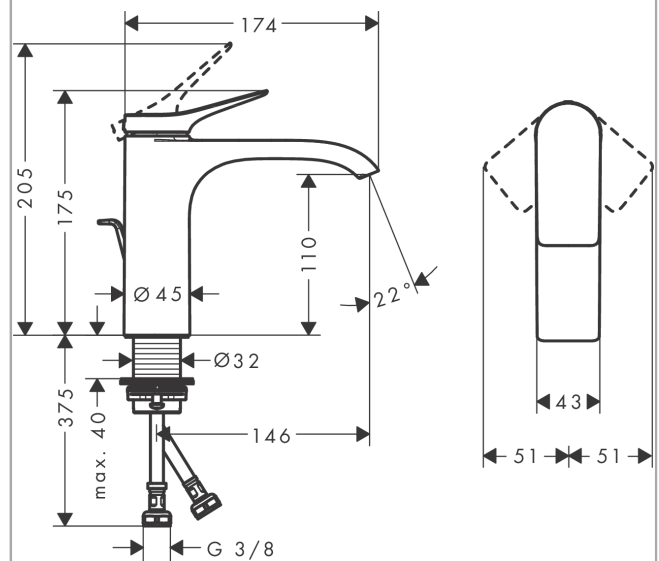

Vivenis

Single lever basin mixer 110 with pop-up waste set

Surfaces: **Chrome** Article Number: **75020000**

Description

product features

- consists of: single lever basin mixer, waste set
- ComfortZone 110
- projection: 146 mm
- spray type: WaterfallStream
- maximum flow rate at 3 bar: 5 l/min
- ceramic cartridge
- temperature limitation adjustable
- suitable for continuous flow water heaters
- pop-up waste set G 1¼
- material waste set: metal
- connection type: G ¾ connections
- connection dimension: DN15

Technology

Design awards

reddot winner 2021

Product image

Scale drawing

Flowchart

Vivenis
Single lever basin mixer 110 with pop-up waste set
 Surfaces: **Chrome** Article Number: **75020000**

Exploded Drawing

Year of production: >06/21

Vivenis

Single lever basin mixer 110 with pop-up waste set

Surfaces: **Chrome** Article Number: **75020000**

Spare part list

Year of production: >06/21

| Pos. | Description | Article Number | Price | PU |
|------|-------------------------------------|----------------|-------|----|
| 1 | handle | 94277000 | - | 1 |
| 2 | screw cover | 93735460 | - | 1 |
| 3 | escutcheon | 94027000 | - | 1 |
| 4 | nut | 93995000 | - | 1 |
| 5 | O-ring 35x1,5 | 92114000 | - | 1 |
| 6 | cartridge, assy | 93897000 | - | 1 |
| 7 | seal | 95008000 | - | 1 |
| 8 | O-ring 35x2 | 92604000 | - | 1 |
| 9 | adapter for cartridge | 98750000 | - | 1 |
| 10 | O-Ring 30x2 | 98186000 | - | 1 |
| 11 | spray former | 94275000 | - | 1 |
| 12 | connection hose 450 mm M8x0,75 G3/8 | 97206000 | - | 1 |
| 13 | O-ring 6,6x1,6 | 93019000 | - | 1 |
| 14 | flat seal | 98749000 | - | 1 |
| 15 | fixing set (Ø 32) | 13961000 | - | 1 |
| 16 | lever collar | 97548000 | - | 1 |
| 17 | pull rod | 96657000 | - | 1 |
| a | pop up waste | 94139000 | - | 1 |
| b | fixation extension 35 mm | 13898000 | - | 1 |