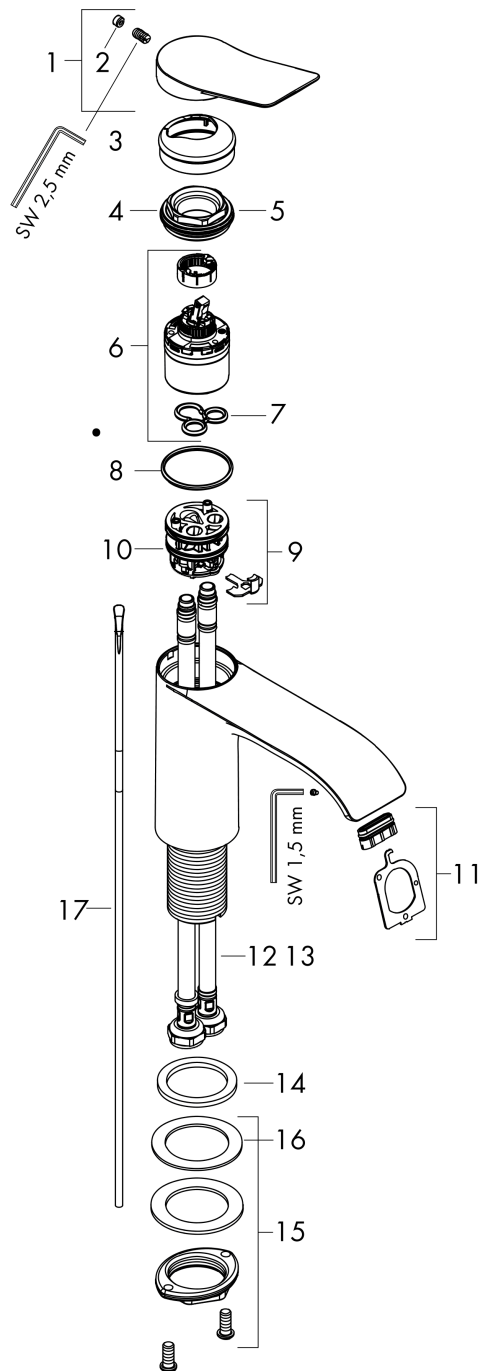

Vivenis

Single lever basin mixer 110 with pop-up waste set

Surfaces: **Chrome** Article Number: **75020000**

Description

product features

- consists of: single lever basin mixer, waste set
- ComfortZone 110
- projection: 146 mm
- spray type: WaterfallStream
- maximum flow rate at 3 bar: 5 l/min
- ceramic cartridge
- temperature limitation adjustable
- suitable for continuous flow water heaters
- pop-up waste set G 1¼
- material waste set: metal
- connection type: G ¾ connections
- connection dimension: DN15

Technology

Design awards

reddot winner 2021

Product image

Scale drawing

Flowchart

Vivenis
Single lever basin mixer 110 with pop-up waste set
 Surfaces: **Chrome** Article Number: **75020000**

Exploded Drawing

Year of production: >06/21

Vivenis

Single lever basin mixer 110 with pop-up waste set

Surfaces: **Chrome** Article Number: **75020000**

Spare part list

Year of production: >06/21

| Pos. | Description | Article Number | Price | PU |
|------|-------------------------------------|----------------|-------|----|
| 1 | handle | 94277000 | - | 1 |
| 2 | screw cover | 93735460 | - | 1 |
| 3 | escutcheon | 94027000 | - | 1 |
| 4 | nut | 93995000 | - | 1 |
| 5 | O-ring 35x1,5 | 92114000 | - | 1 |
| 6 | cartridge, assy | 93897000 | - | 1 |
| 7 | seal | 95008000 | - | 1 |
| 8 | O-ring 35x2 | 92604000 | - | 1 |
| 9 | adapter for cartridge | 98750000 | - | 1 |
| 10 | O-Ring 30x2 | 98186000 | - | 1 |
| 11 | spray former | 94275000 | - | 1 |
| 12 | connection hose 450 mm M8x0,75 G3/8 | 97206000 | - | 1 |
| 13 | O-ring 6,6x1,6 | 93019000 | - | 1 |
| 14 | flat seal | 98749000 | - | 1 |
| 15 | fixing set (Ø 32) | 13961000 | - | 1 |
| 16 | lever collar | 97548000 | - | 1 |
| 17 | pull rod | 96657000 | - | 1 |
| a | pop up waste | 94139000 | - | 1 |
| b | fixation extension 35 mm | 13898000 | - | 1 |