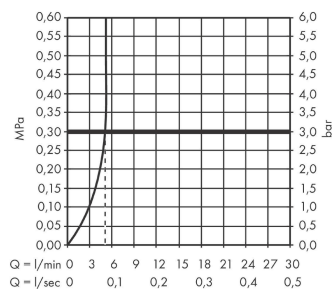

Vivenis

Single lever basin mixer 110 with pop-up waste set

Surfaces: **Chrome** Article Number: **75020000**

Description

product features

- consists of: single lever basin mixer, waste set
- ComfortZone 110
- projection: 146 mm
- spray type: WaterfallStream
- maximum flow rate at 3 bar: 5 l/min
- ceramic cartridge
- temperature limitation adjustable
- suitable for continuous flow water heaters
- pop-up waste set G 1¼
- material waste set: metal
- connection type: G ¾ connections
- connection dimension: DN15

Technology

Design awards

reddot winner 2021

Product image

Scale drawing

Flowchart

Vivenis
Single lever basin mixer 110 with pop-up waste set
 Surfaces: **Chrome** Article Number: **75020000**

Exploded Drawing