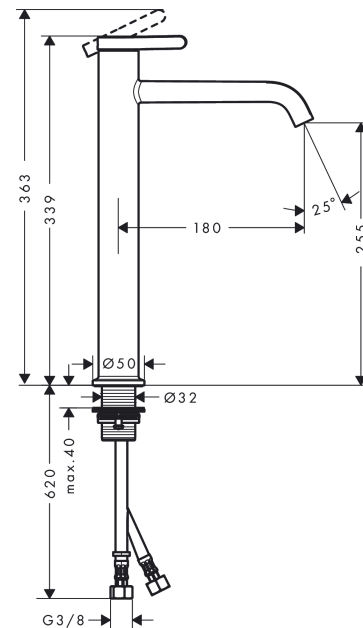

**AXOR One**  
**Single lever basin mixer 260 with lever handle and waste set**  
 Surfaces: **Chrome** Article Number: **48002000**

### product features

- consists of: single lever basin mixer, waste set
- ComfortZone 260
- projection: 180 mm
- spray type: normal spray
- maximum flow rate at 3 bar: 5 l/min
- ceramic cartridge
- temperature limitation adjustable
- non-closing waste set
- material waste set: metal
- connection type: G 3/8 connections
- connection dimension: DN15

### Scale drawing

**AXOR One**  
**Single lever basin mixer 260 with lever handle and waste set**  
Surfaces: **Chrome** Article Number: **48002000**