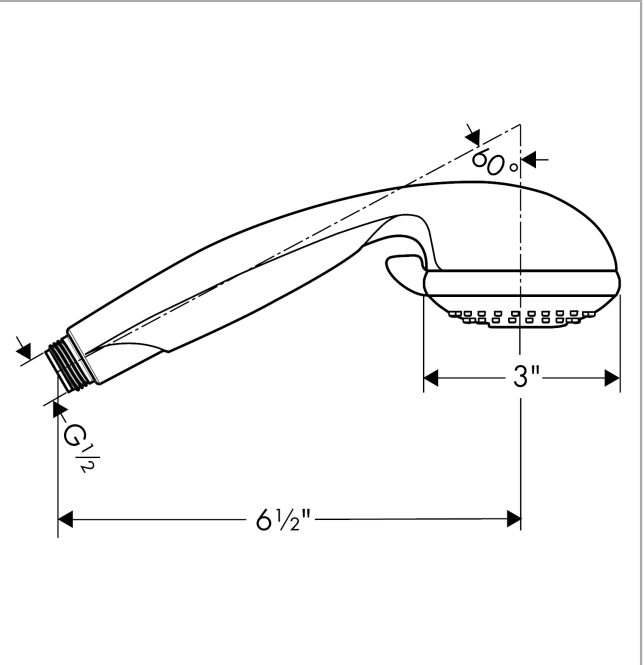

Croma
Croma E 75 Green 3-Jet Handshower, 2.0 GPM
 Finishes : **chrome** Part no. : **04336000**

Description

Features

- 40 no-clog spray channels
- Spray modes: Full, Pulsating Massage, Intense Turbo
- Flow: 2.0 GPM
- EcoAir Technology

Item details

List Price \$ 80.00

Technology

Compliance

Product image

Scale drawing

Croma
Croma E 75 Green 3-Jet Handshower, 2.0 GPM
Finishes : **chrome** Part no. : **04336000**

Exploded drawing

Year of production: 06/10 - 12/16

Croma
Croma E 75 Green 3-Jet Handshower, 2.0 GPM
Finishes : **chrome** Part no. : **04336000**

Spare parts list

Year of production: **06/10 - 12/16**

Pos.	Description	Part no.	Price	PU
1	washer	88651000	-	1

Croma

Croma E 75 Green 3-Jet Handshower, 2.0 GPM

Finishes : **brushed nickel** Part no. : **04336820**

Description

Features

- 40 no-clog spray channels
- Spray modes: Full, Pulsating Massage, Intense Turbo
- Flow: 2.0 GPM
- EcoAir Technology