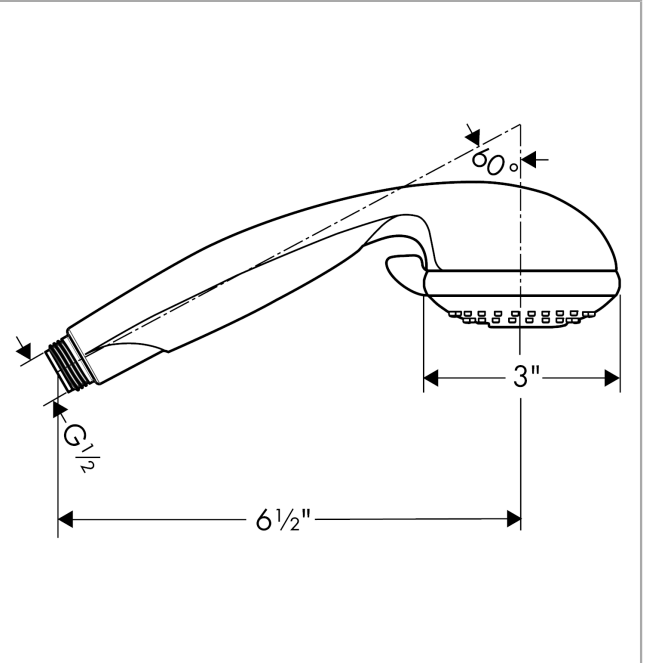

Item details

List Price \$ 110.00

Technology

Compliance

Product image

Scale drawing

Croma
Croma E 75 Green 3-Jet Handshower, 2.0 GPM
Finishes : **brushed nickel** Part no. : **04336820**

Exploded drawing

Year of production: 06/10 - 12/16

Croma**Croma E 75 Green 3-Jet Handshower, 2.0 GPM**Finishes : **brushed nickel** Part no. : **04336820****Spare parts list**Year of production: **06/10 - 12/16**

Pos.	Description	Part no.	Price	PU
1	washer	88651000	-	1