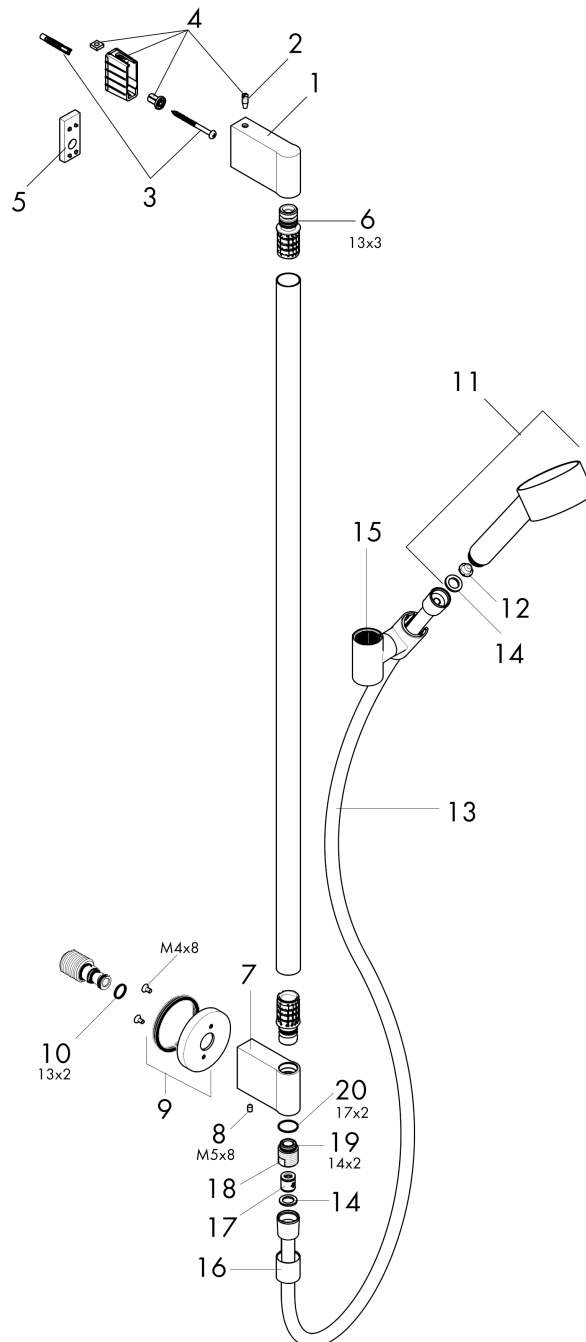

### Features

- Consists of: Handshower, Wallbar, Handshower hose, Slider, Wall connector
- Spray modes: PowderRain
- Flow: 2.5 GPM (9.5 L/Min)
- Pivot connector prevents hose from tangling
- Wall mounted: Fastens with screws
- Stand pipe: 38.0 Inch
- Shower bar diameter: 25 mm
- Profile stand pipe: Round

### Scale drawing

**AXOR One**  
**Wallbar Set 75 1-Jet with Wall Outlet, 2.5 GPM**  
 Finishes : **chrome**    Part no. : **48791001**

## Exploded drawing

Year of production: >08/21

**AXOR One**  
**Wallbar Set 75 1-Jet with Wall Outlet, 2.5 GPM**  
 Finishes : **chrome**    Part no. : **48791001**

## Spare parts list

Year of production: >08/21

Pos.		Part no.	Price	PU
1	cover	94527000	-	1
2	screw	97795000	-	1
3	mounting set	96179000	-	1
4	support cpl.	96486000	-	1
5	tile-matching-disk 7 mm	96397000	-	1
6	O-Ring 13x3	98184000	-	1
7	support cpl.	94358000	-	1
8	hollow set screw M5x8	92851000	-	1
9	escutcheon	94359000	-	1
10	O-ring 13x2	98128000	-	1
11	handshower	48651000	-	1
12	filter	92672000	-	1
13	shower hose 1,60 m	28626000	-	1
14	seal	98058000	-	1
15	support, assy	95480000	-	1
16	sleeve	94361000	-	1
17	set of non return valves DW 15	94074000	-	1
18	connecting thread	95392000	-	1
19	O-ring 14x2	98129000	-	1
20	O-ring 17x2	98199000	-	1