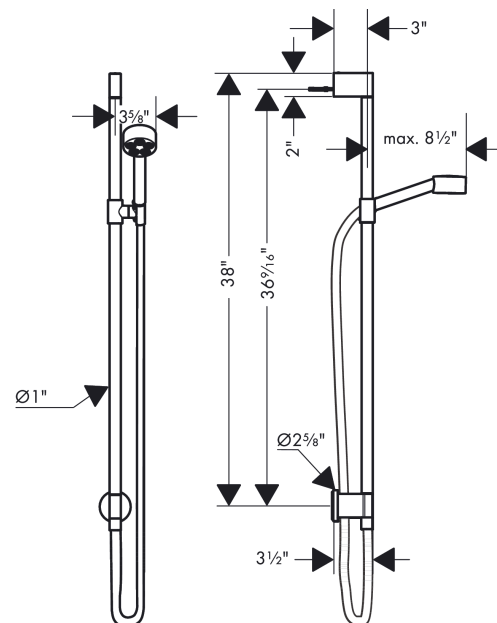

### Features

- Consists of: Handshower, Wallbar, Handshower hose, Slider, Wall connector
- Spray modes: PowderRain
- Flow: 2.5 GPM (9.5 L/Min)
- Pivot connector prevents hose from tangling
- Wall mounted: Fastens with screws
- Stand pipe: 38.0 Inch
- Shower bar diameter: 25 mm
- Profile stand pipe: Round

### Scale drawing

**AXOR One**  
**Wallbar Set 75 1-Jet with Wall Outlet, 2.5 GPM**  
 Finishes : **chrome**    Part no. : **48791001**